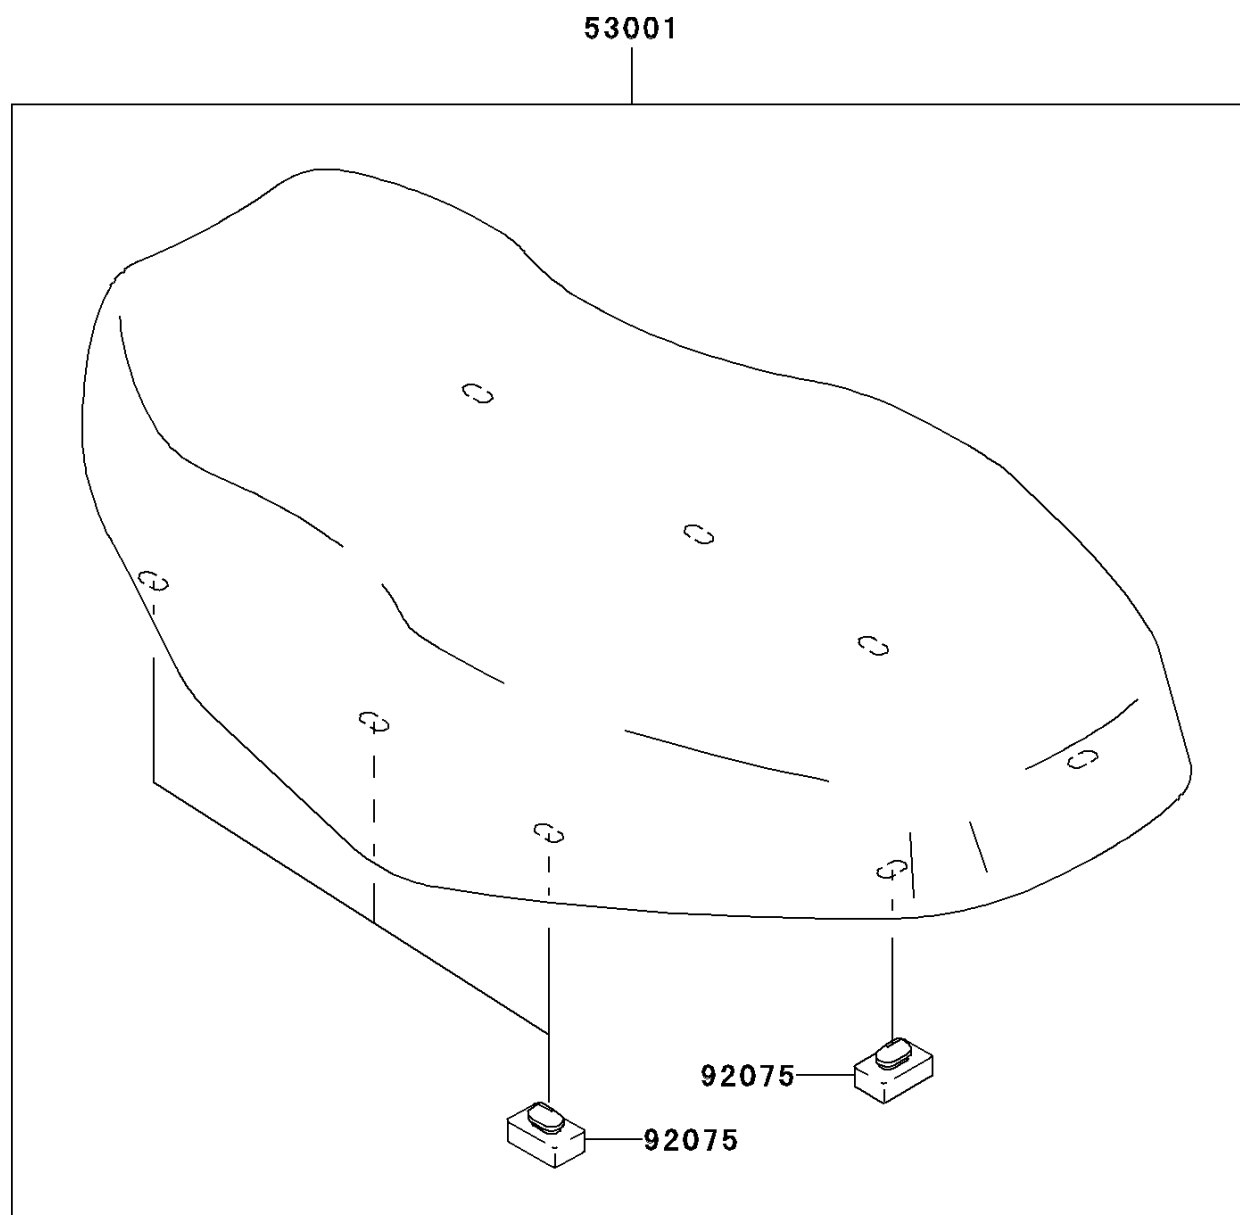

2008 Prairie® 360 4X4

PARTS DIAGRAM

Seat

F2510

2008 Prairie® 360 4X4

PARTS LIST

Seat

ITEM NAME

PART NUMBER

QUANTITY
