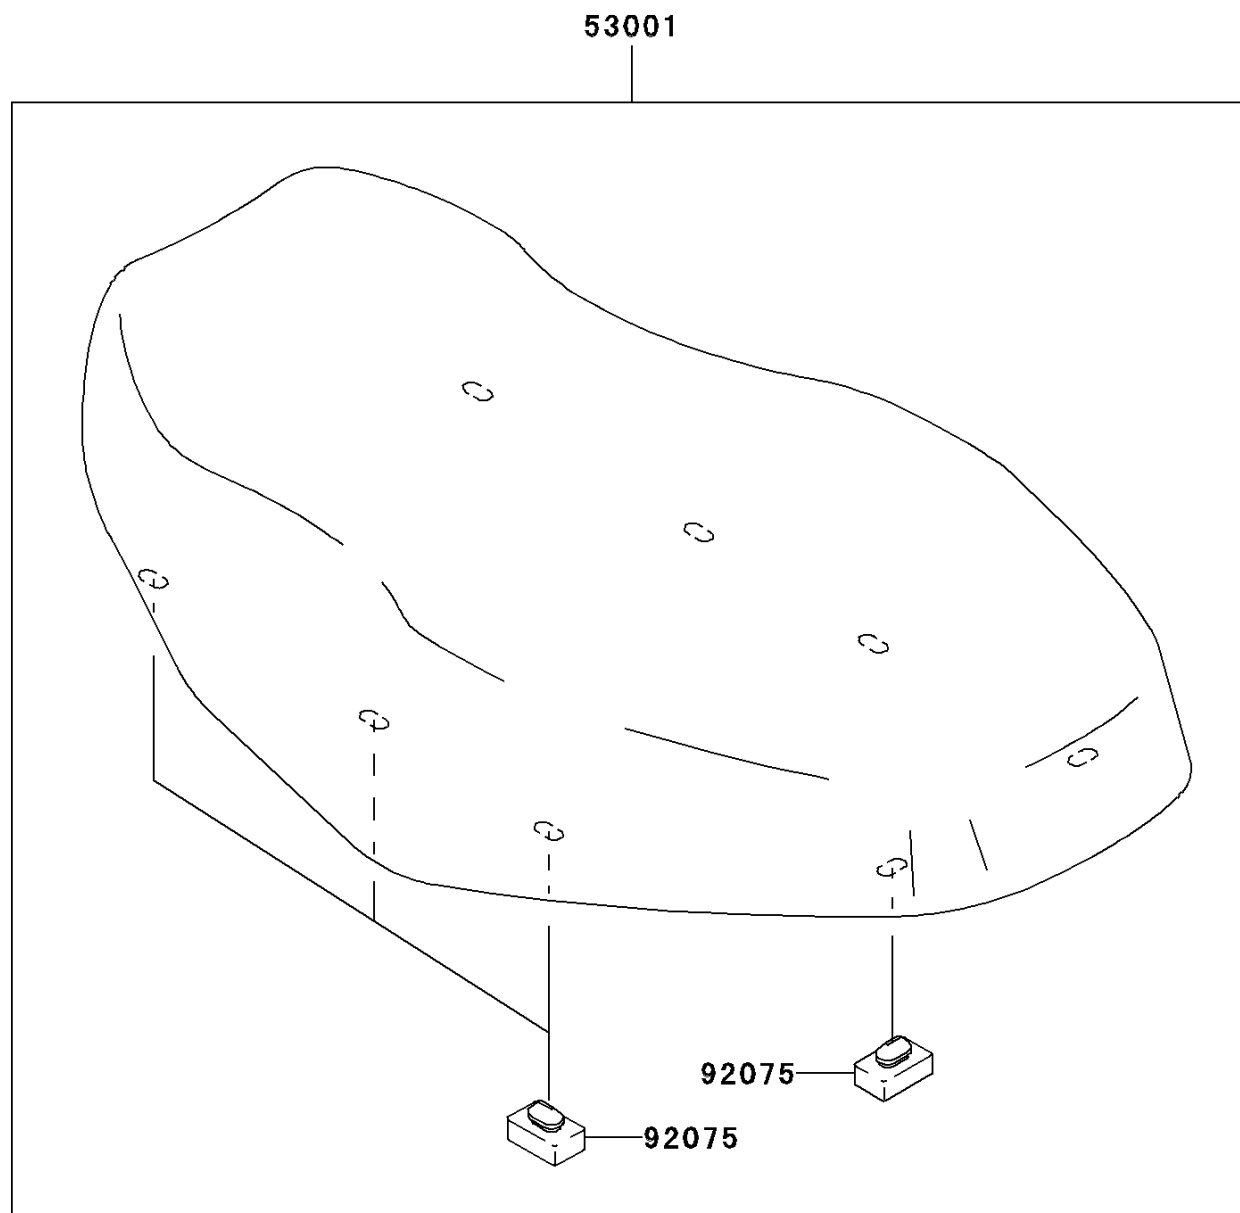

2006 Prairie 360 4X4

PARTS DIAGRAM

Seat

F2510

2006 Prairie 360 4X4

PARTS LIST

Seat

ITEM NAME	PART NUMBER	QUANTITY
SEAT-ASSY,BLACK (Ref # 53001)	53001-7503-MA	1
DAMPER (Ref # 92075)	92075-099	8