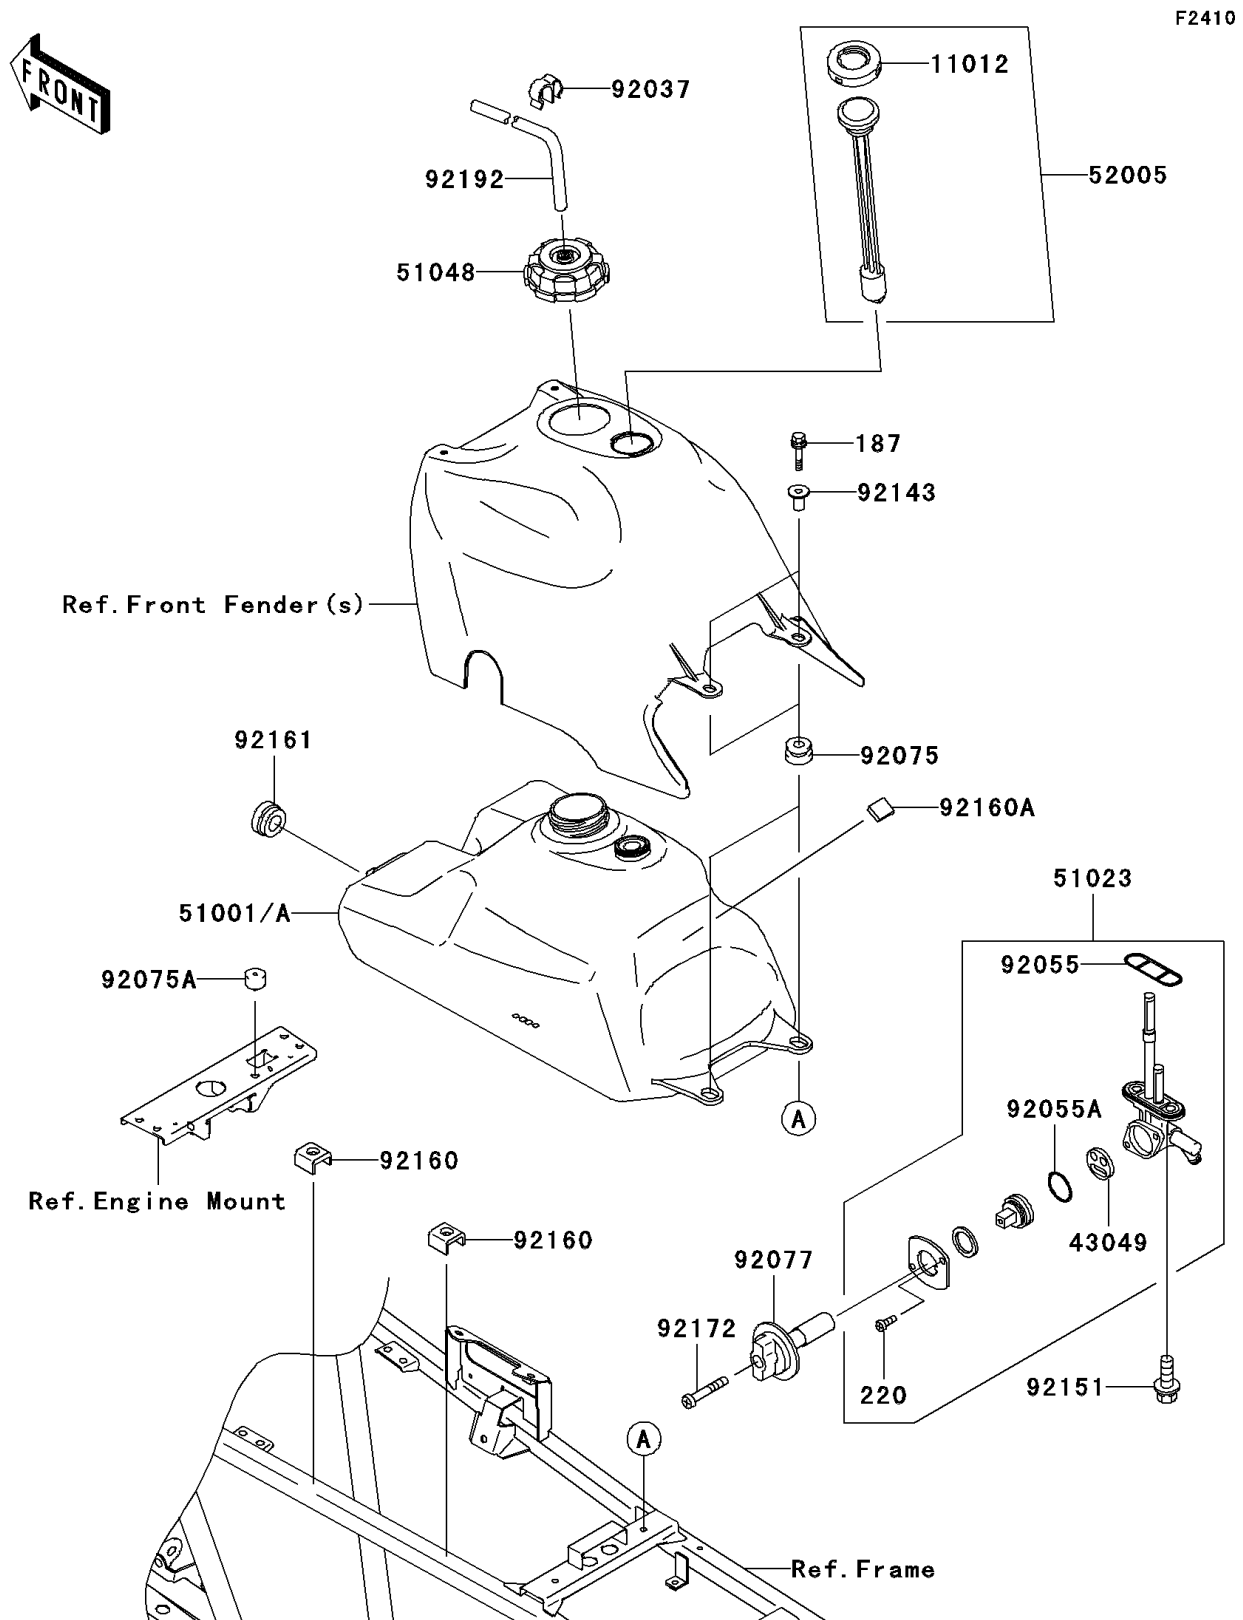

2010 Prairie® 360 4X4

PARTS DIAGRAM

Fuel Tank

2010 Prairie® 360 4X4

PARTS LIST

Fuel Tank

ITEM NAME

PART NUMBER

QUANTITY
