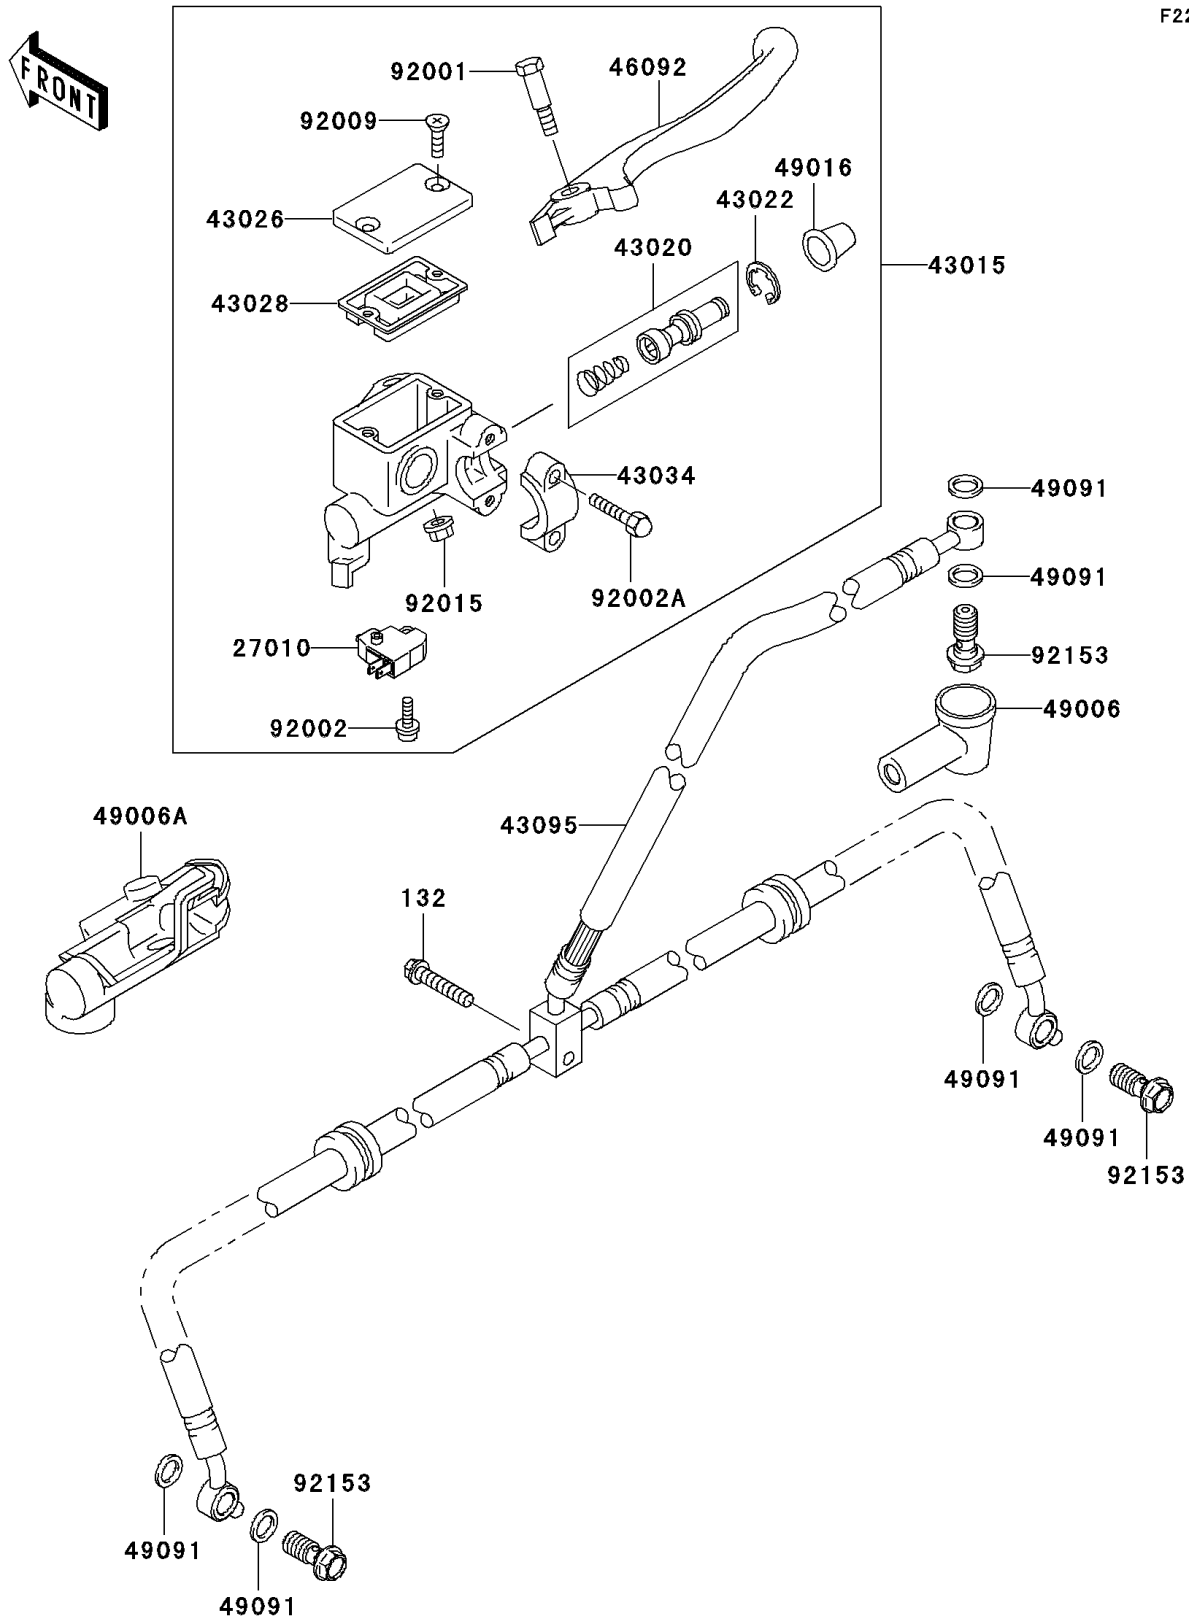

2010 Prairie® 360 4X4

PARTS DIAGRAM

Front Master Cylinder

2010 Prairie® 360 4X4

PARTS LIST

Front Master Cylinder

ITEM NAME

PART NUMBER

QUANTITY
