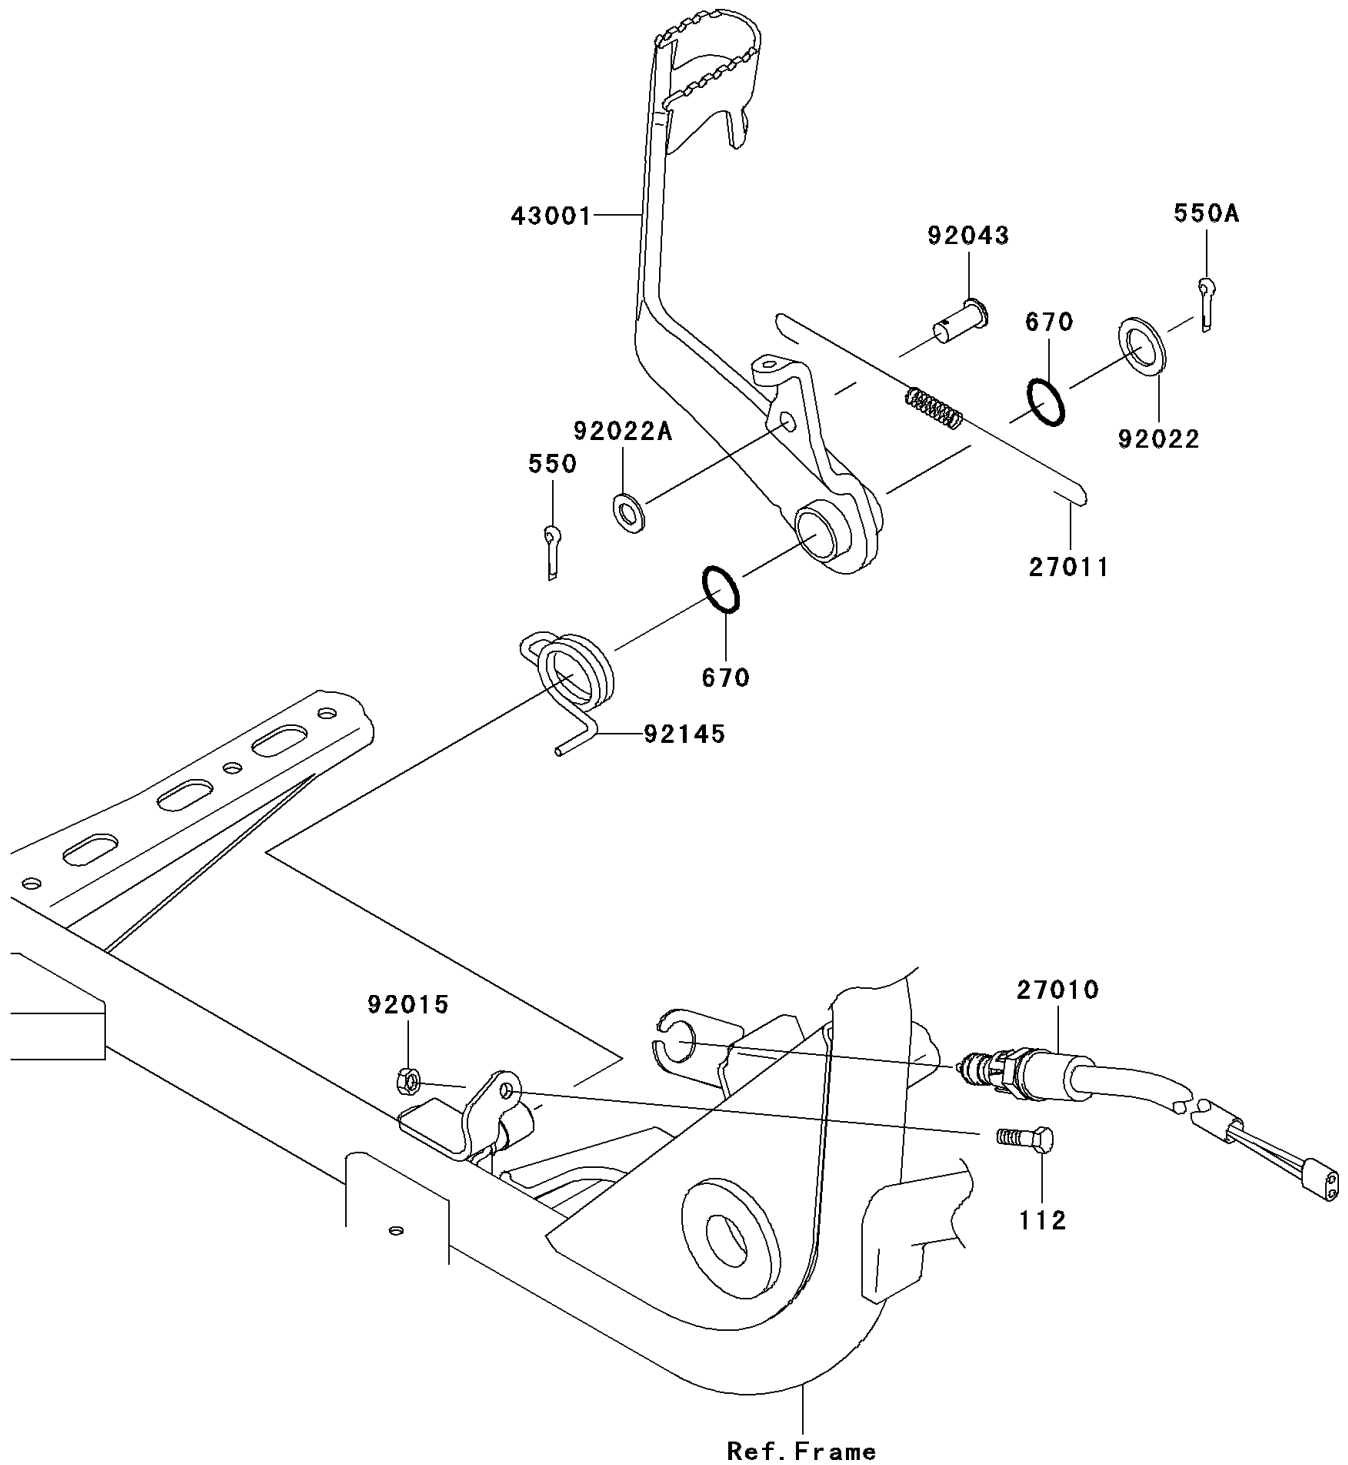

2010 Prairie® 360 4X4

PARTS DIAGRAM

Brake Pedal

F2260

2010 Prairie® 360 4X4

PARTS LIST

Brake Pedal

ITEM NAME

PART NUMBER

QUANTITY
