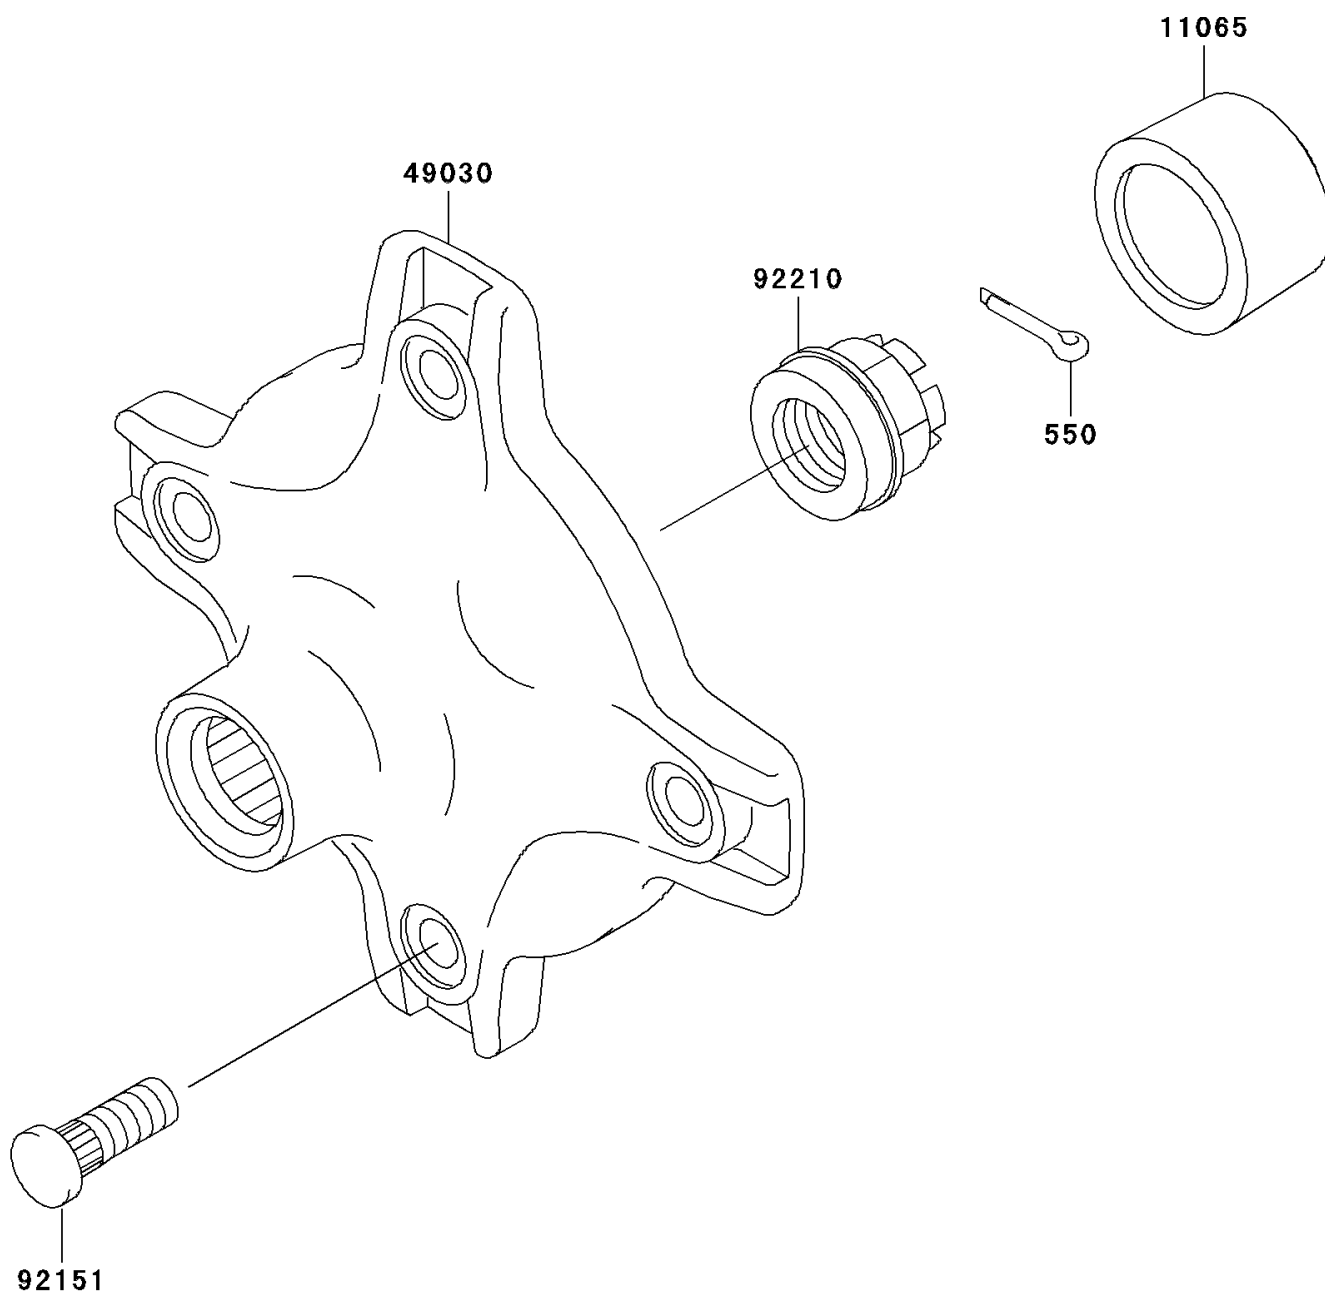

2008 Prairie® 360 4X4

PARTS DIAGRAM

Rear Hub

Kawasaki

Let the Good Times Roll®

F2240

2008 Prairie® 360 4X4

PARTS LIST

Rear Hub

ITEM NAME	PART NUMBER	QUANTITY
PIN-COTTER,4.0X25 (Ref # 550)	550AA4025	2
CAP,WHEEL (Ref # 11065)	11065-1153	2
HUB,RR (Ref # 49030)	49030-7507	2
BOLT,10X29.5 (Ref # 92151)	92151-1392	8
NUT,CASTLE,20MM (Ref # 92210)	92210-1381	2