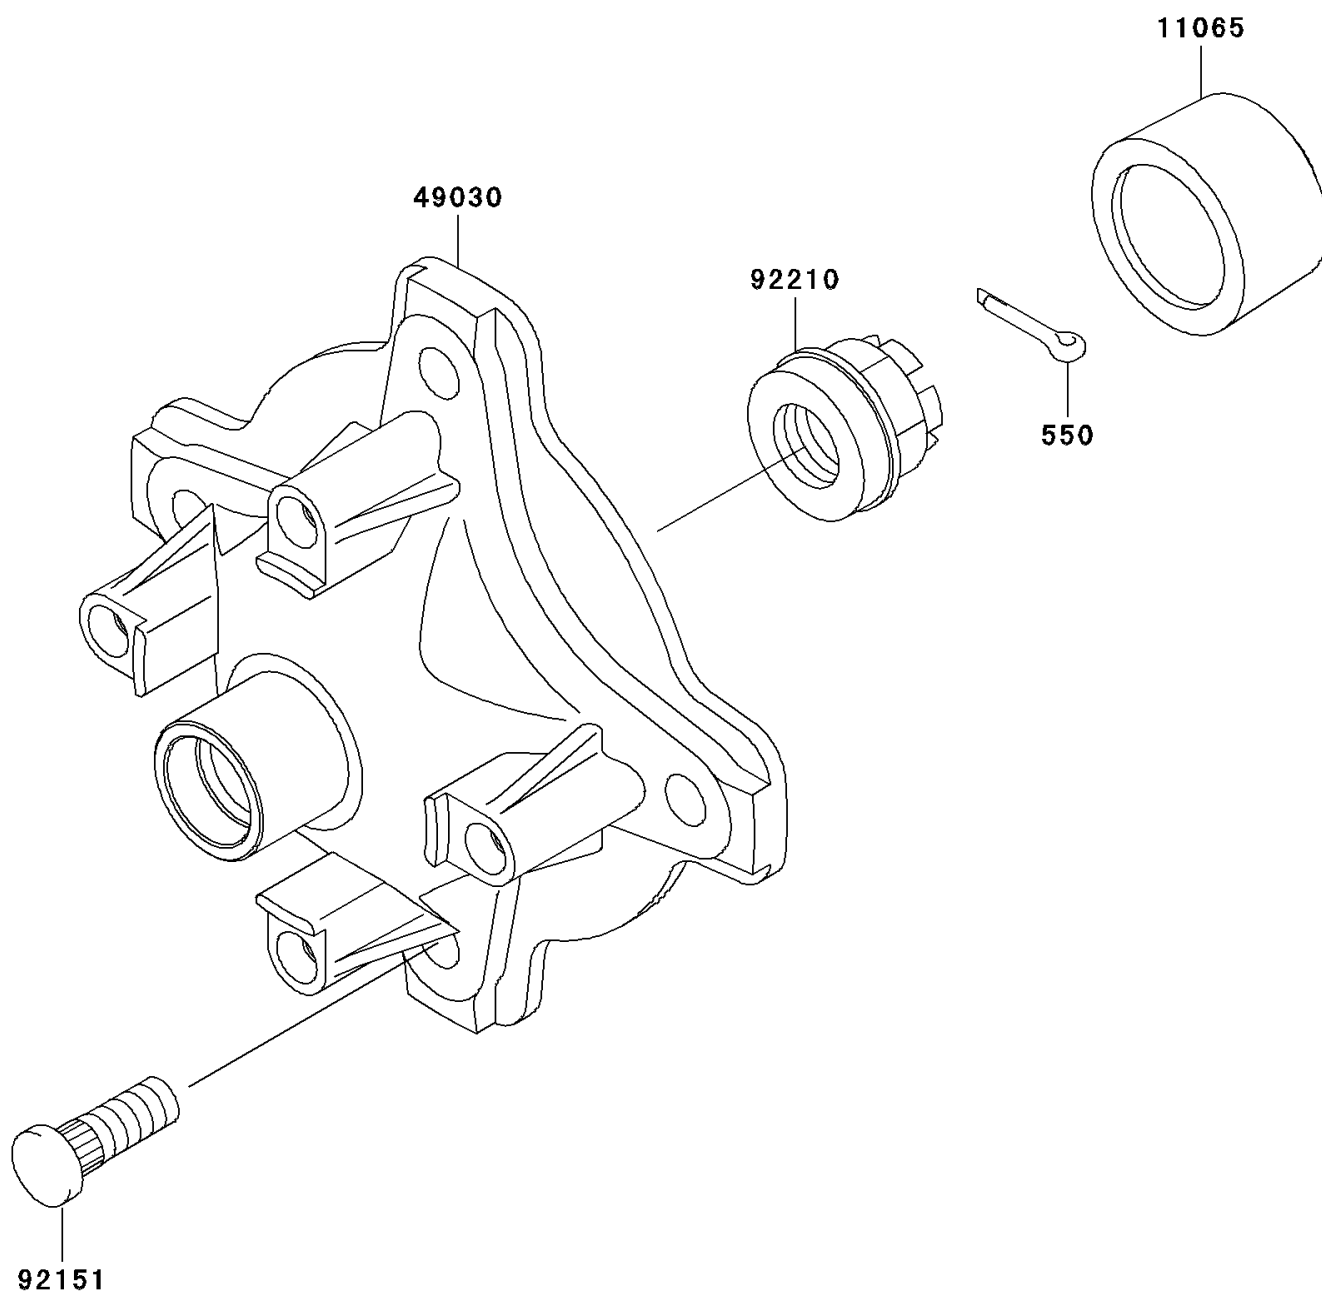

2010 Prairie® 360 4X4

PARTS DIAGRAM

Front Hub

F2230

2010 Prairie[®] 360 4X4

PARTS LIST

Front Hub

ITEM NAME

PART NUMBER

QUANTITY
