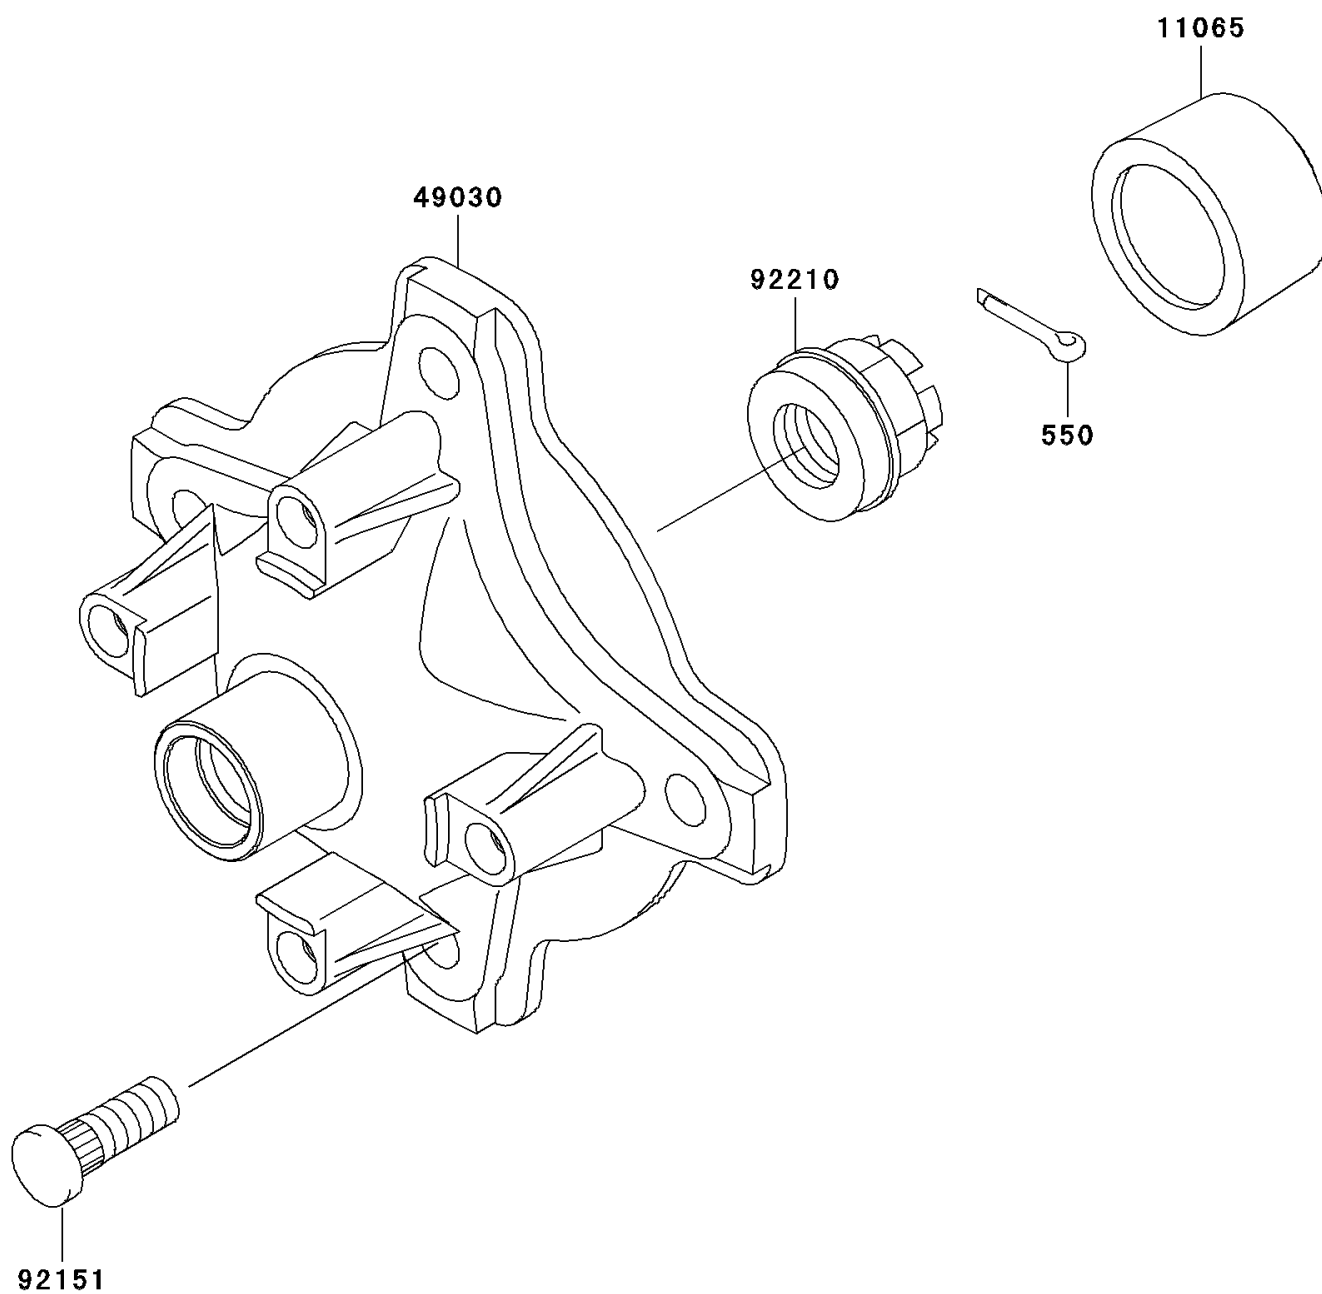

2008 Prairie® 360 4X4

PARTS DIAGRAM

Front Hub

Kawasaki

Let the Good Times Roll®

F2230

2008 Prairie® 360 4X4

PARTS LIST

Front Hub

ITEM NAME	PART NUMBER	QUANTITY
PIN-COTTER,4.0X25 (Ref # 550)	550AA4025	2
CAP,WHEEL (Ref # 11065)	11065-1153	2
HUB,FR (Ref # 49030)	49030-7508	2
BOLT,10X29.5 (Ref # 92151)	92151-1392	8
NUT,CASTLE,18MM (Ref # 92210)	92210-1349	2