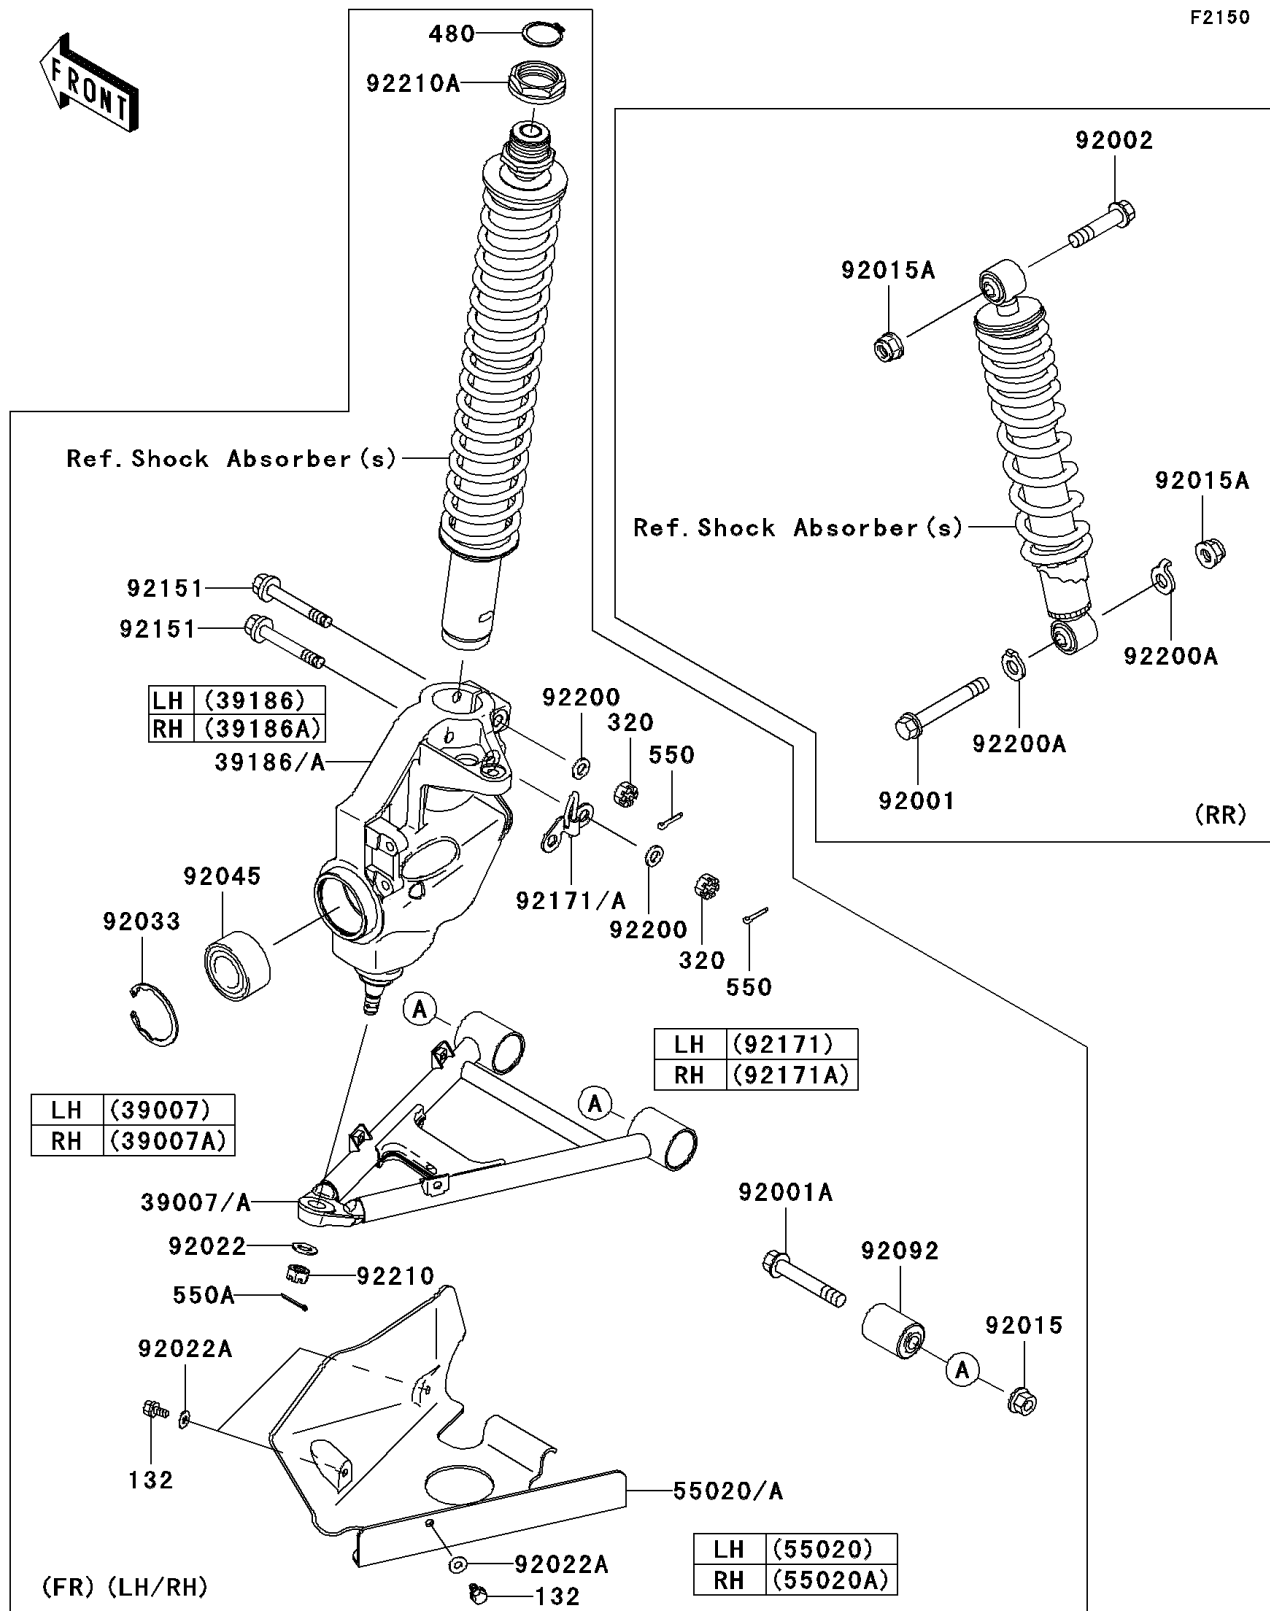

2008 Prairie® 360 4X4

PARTS DIAGRAM

Suspension

F2150

2008 Prairie® 360 4X4

PARTS LIST

Suspension

ITEM NAME	PART NUMBER	QUANTITY
BOLT-FLANGED-SMALL,6X12 (Ref # 132)	132BB0612	6
NUT-CASTLE (Ref # 320)	320BA1000	4
CIRCLIP-TYPE-C,32MM (Ref # 480)	480J3200	2
PIN-COTTER,2.0X15 (Ref # 550)	550AA2015	4
PIN-COTTER,3.0X25 (Ref # 550A)	550AA3025	2
ARM-SUSP,LH (Ref # 39007)	39007-0053	1
ARM-SUSP,RH (Ref # 39007A)	39007-0054	1
KNUCKLE ASSY,FR,LH (Ref # 39186)	39186-0043	1
KNUCKLE ASSY,FR,RH (Ref # 39186A)	39186-0044	1
GUARD,FRONT AXLE,LH (Ref # 55020)	55020-1768	1
GUARD,FRONT AXLE,RH (Ref # 55020A)	55020-1769	1
BOLT,FLANGED,12X88 (Ref # 92001)	92001-1693	1
BOLT,FLANGED,12X75 (Ref # 92001A)	92001-1986	4
BOLT,FLANGED,12X55 (Ref # 92002)	92002-1840	1
NUT,12MM (Ref # 92015)	92015-1426	4
NUT,FLANGED,LOCK,12MM (Ref # 92015A)	92015-1617	2
WASHER,12.3X22X1.6 (Ref # 92022)	92022-1065	2
WASHER,7X16X1.2 (Ref # 92022A)	92022-1344	6
RING-SNAP,55MM (Ref # 92033)	92033-1274	2
BEARING-BALL,30BWD08ACA13 (Ref # 92045)	92045-0095	2
BUSHING-RUBBER (Ref # 92092)	92092-7501	4
BOLT,FLANGED,10X70 (Ref # 92151)	92151-1879	4
CLAMP,LH (Ref # 92171)	92171-1499	1
CLAMP,RH (Ref # 92171A)	92171-1500	1
WASHER,10.5X19X2.3 (Ref # 92200)	92200-1042	4
WASHER,CLAW,12.7X25.4X3.4 (Ref # 92200A)	92200-7501	2
NUT,CASTLE,12MM (Ref # 92210)	92210-0395	2
NUT,35MM (Ref # 92210A)	92210-1066	2