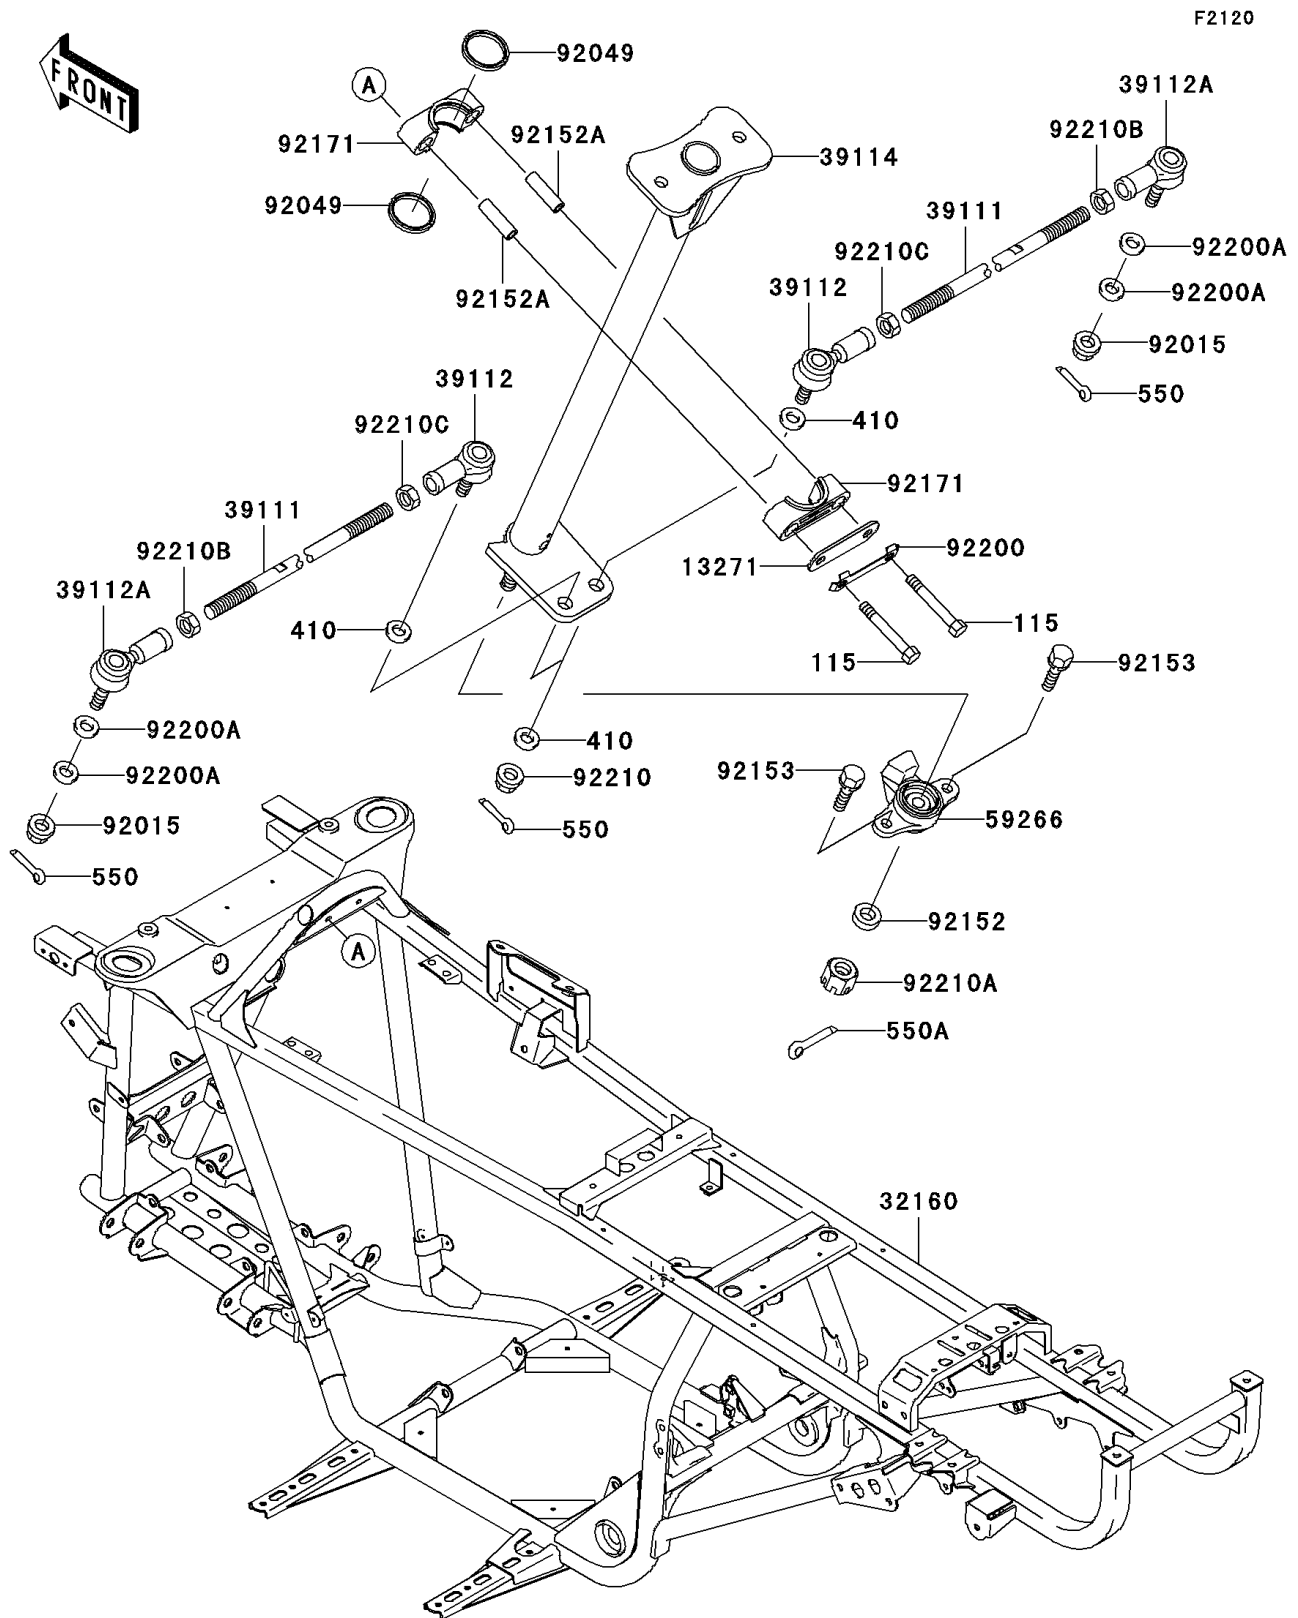

2009 Prairie® 360 4X4

PARTS DIAGRAM

Frame

2009 Prairie® 360 4X4

PARTS LIST

Frame

ITEM NAME	PART NUMBER	QUANTITY
BOLT-SMALL-UPSET,8X55 (Ref # 115)	115CB0855	2
WASHER-PLAIN-SMALL,12MM (Ref # 410)	410AA1200	4
PIN-COTTER,2.0X15 (Ref # 550)	550AA2015	4
PIN-COTTER,3.0X25 (Ref # 550A)	550AA3025	1
PLATE,STEERING,CLAMP (Ref # 13271)	13271-7506	1
FRAME-COMP (Ref # 32160)	32160-7501	1
ROD-TIE (Ref # 39111)	39111-7501	2
RODEND-TIE (Ref # 39112)	39112-7501	2
RODEND-TIE (Ref # 39112A)	39112-7504	2
SHAFT-COMP-STRG (Ref # 39114)	39114-7502	1
JOINT-BALL (Ref # 59266)	59266-1125	1
NUT,LOCK,12MM,BLACK (Ref # 92015)	92015-1190	2
SEAL-OIL,SR31.8X37.5X3.8LR (Ref # 92049)	92049-7501	2
COLLAR,12X21.3X7 (Ref # 92152)	92152-1351	1
COLLAR,9.1X13.95X42 (Ref # 92152A)	92152-7501	2
BOLT,8X30 (Ref # 92153)	92153-1065	2
CLAMP,STEERING (Ref # 92171)	92171-7501	2
WASHER,STEERING CLAMP (Ref # 92200)	92200-0384	1
WASHER,12.2X22X1.5 (Ref # 92200A)	92200-7502	4
NUT,LOCK,12MM (Ref # 92210)	92210-1249	2
NUT,12MM (Ref # 92210A)	92210-7501	1
NUT,LH THREAD (Ref # 92210B)	92210-7502	2
NUT,RH THREAD (Ref # 92210C)	92210-7503	2