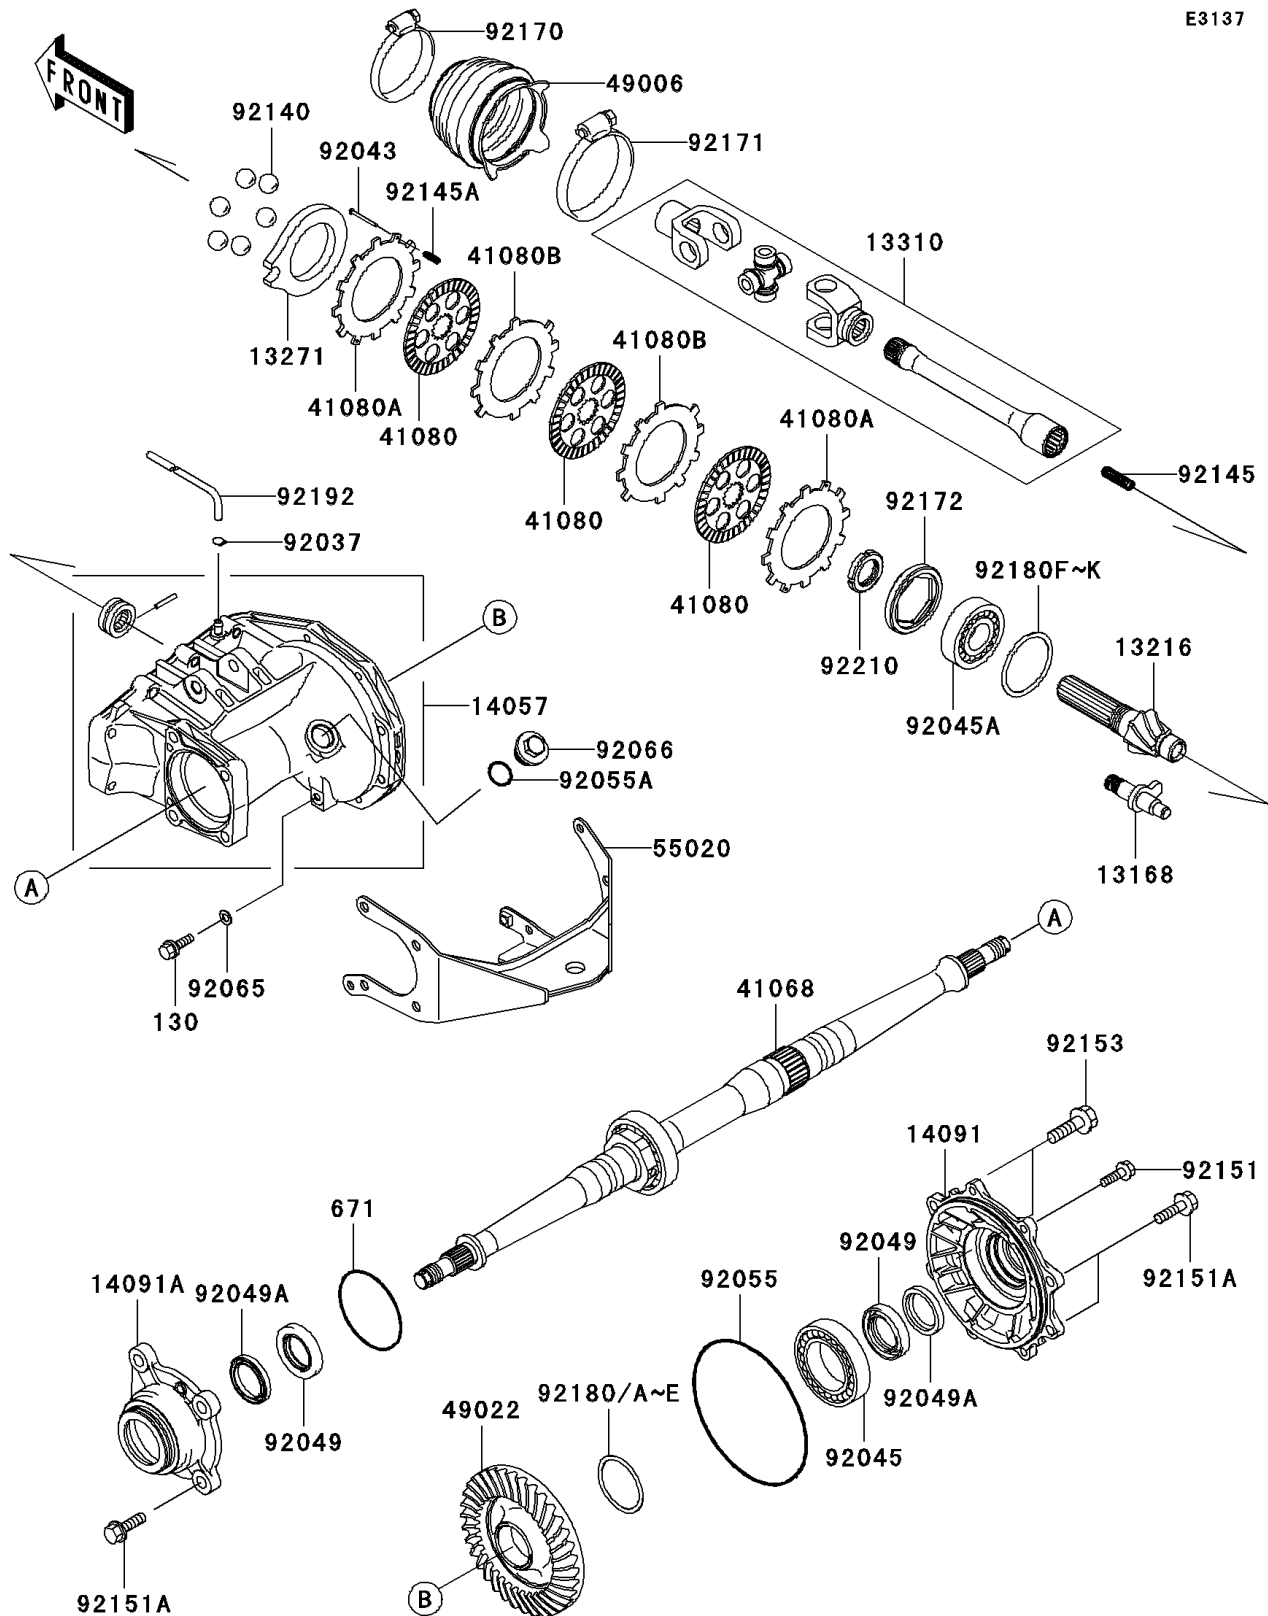

2008 Prairie® 360 4X4

PARTS DIAGRAM

Drive Shaft-Rear

E3137

2008 Prairie® 360 4X4

PARTS LIST

Drive Shaft-Rear

ITEM NAME

PART NUMBER

QUANTITY
