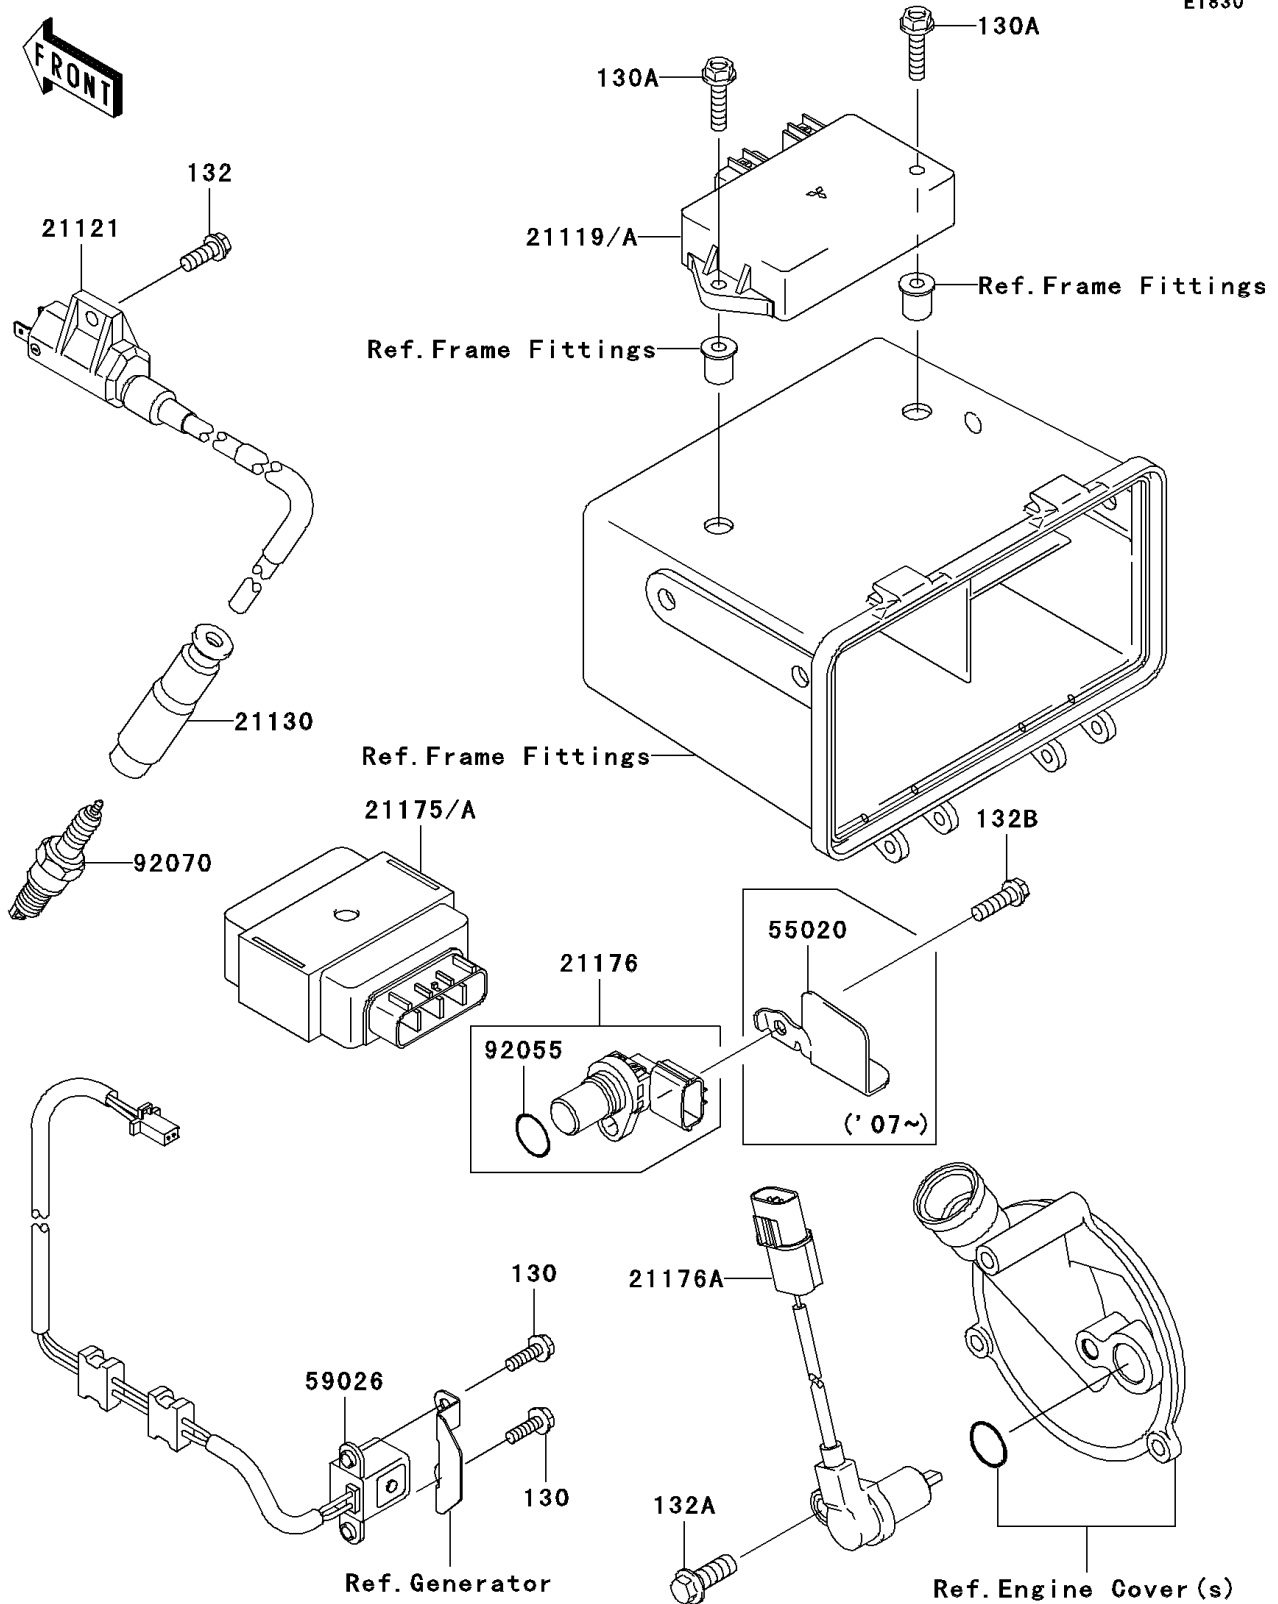

2006 Prairie 360 4X4

PARTS DIAGRAM

Ignition System

E1830

2006 Prairie 360 4X4

PARTS LIST

Ignition System

ITEM NAME	PART NUMBER	QUANTITY
BOLT-FLANGED,5X16 (Ref # 130)	130BA0516	2
BOLT-FLANGED,6X25 (Ref # 130A)	130BB0625	2
BOLT-FLANGED-SMALL,6X16 (Ref # 132)	132BA0616	1
BOLT-FLANGED-SMALL,8X22 (Ref # 132A)	132BA0822	1
BOLT-FLANGED-SMALL,6X20 (Ref # 132B)	132BD0620	1
IGNITER (Ref # 21119A)	21119-1627	1
COIL-IGNITION (Ref # 21121)	21121-1160	1
CAP-SPARK PLUG (Ref # 21130)	21130-1071	1
CONTROL UNIT-ELECTRONIC (Ref # 21175)	21175-0086	1
SENSOR,SPEED (Ref # 21176)	21176-1104	1
SENSOR,REVERSE (Ref # 21176A)	21176-1109	1
COIL-PULSING (Ref # 59026)	59026-1110	1
RING-O (Ref # 92055)	92055-1718	1
PLUG-SPARK,DPR8EA-9(NGK) (Ref # 92070)	92070-1065	1