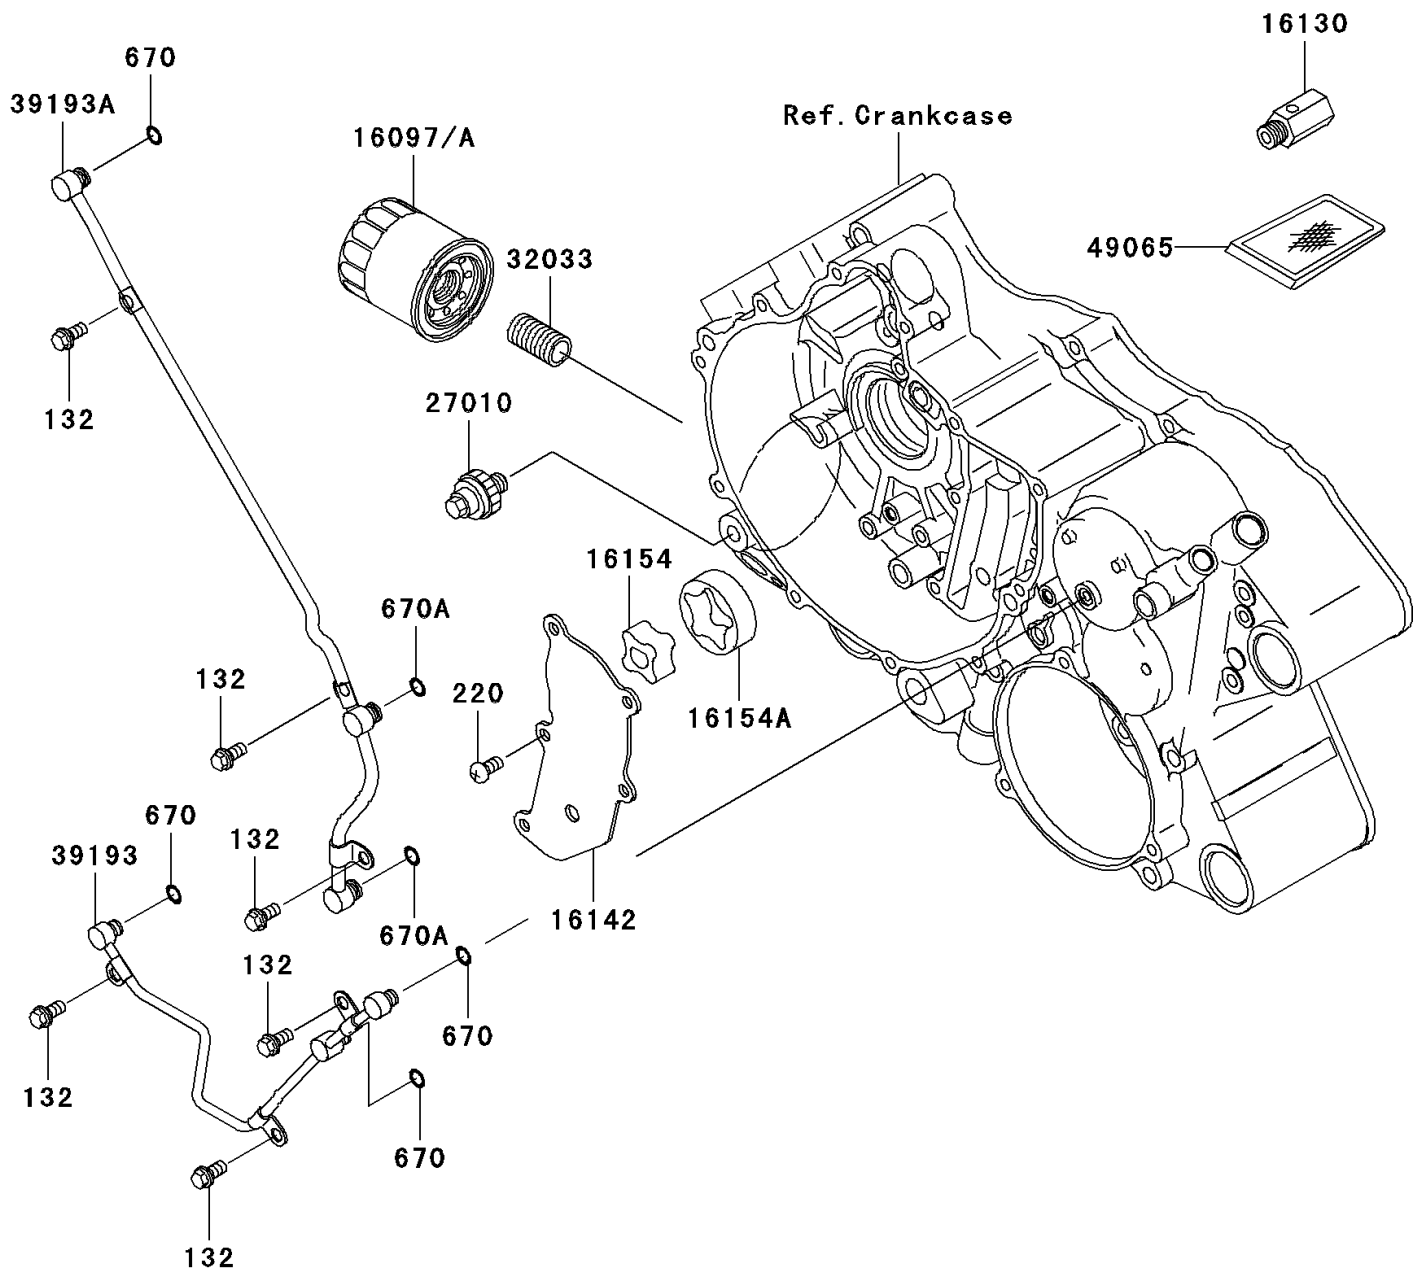

2010 Prairie® 360 4X4

PARTS DIAGRAM

Oil Pump/Oil Filter

E1710

2010 Prairie® 360 4X4

PARTS LIST

Oil Pump/Oil Filter

ITEM NAME

PART NUMBER

QUANTITY
