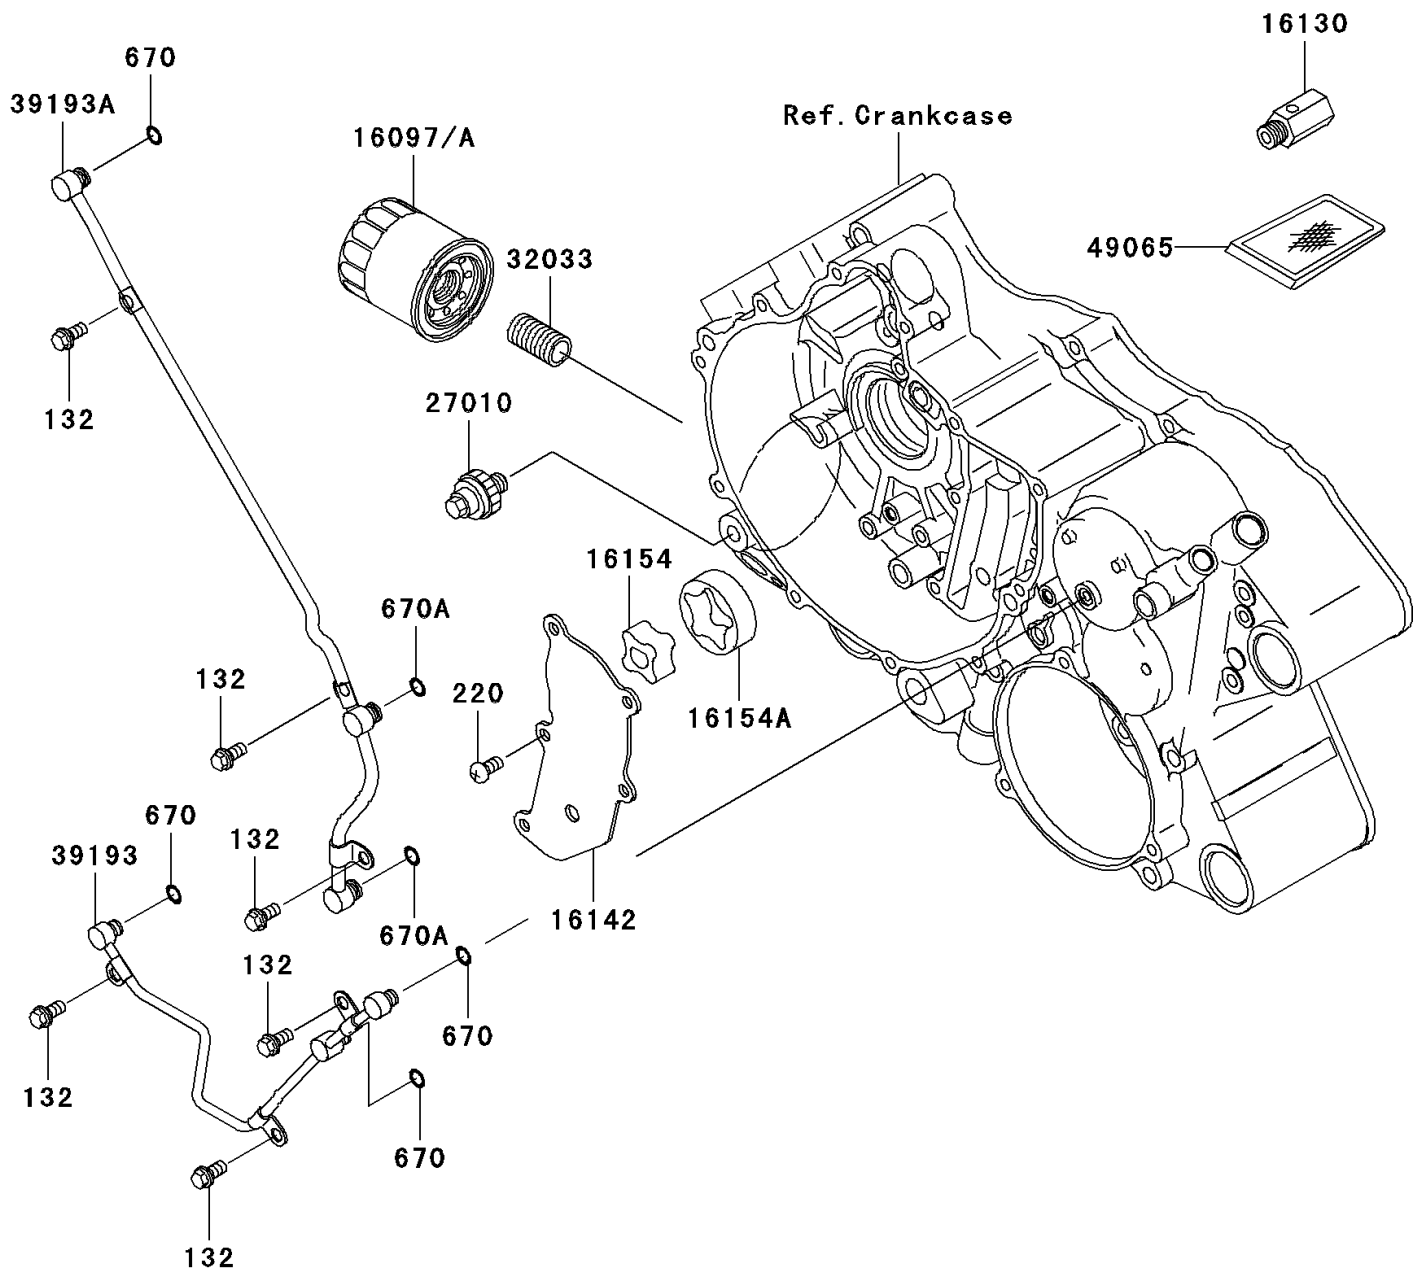

2008 Prairie® 360 4X4

PARTS DIAGRAM

Oil Pump/Oil Filter

E1710

2008 Prairie® 360 4X4

PARTS LIST

Oil Pump/Oil Filter

ITEM NAME

PART NUMBER

QUANTITY
