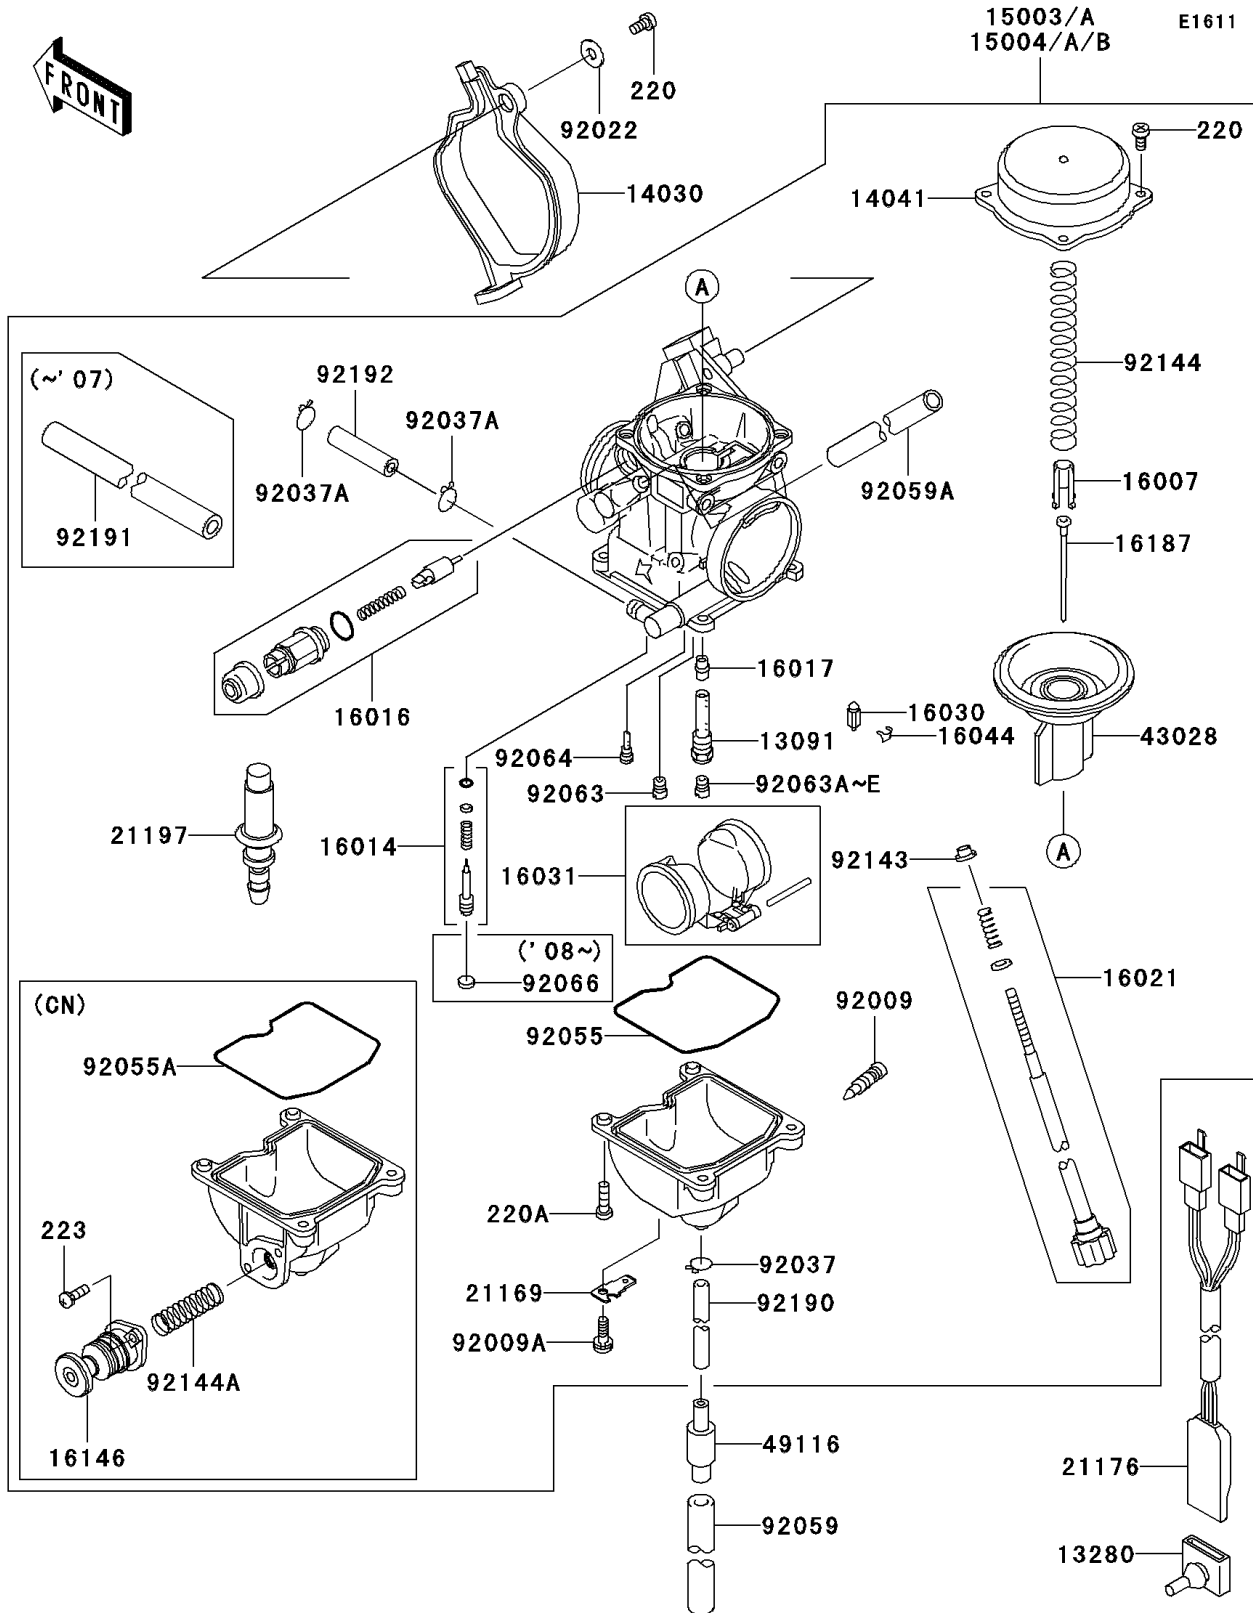

2010 Prairie® 360 4X4

PARTS DIAGRAM

Carburetor

2010 Prairie[®] 360 4X4

PARTS LIST

Carburetor

ITEM NAME

PART NUMBER

QUANTITY
