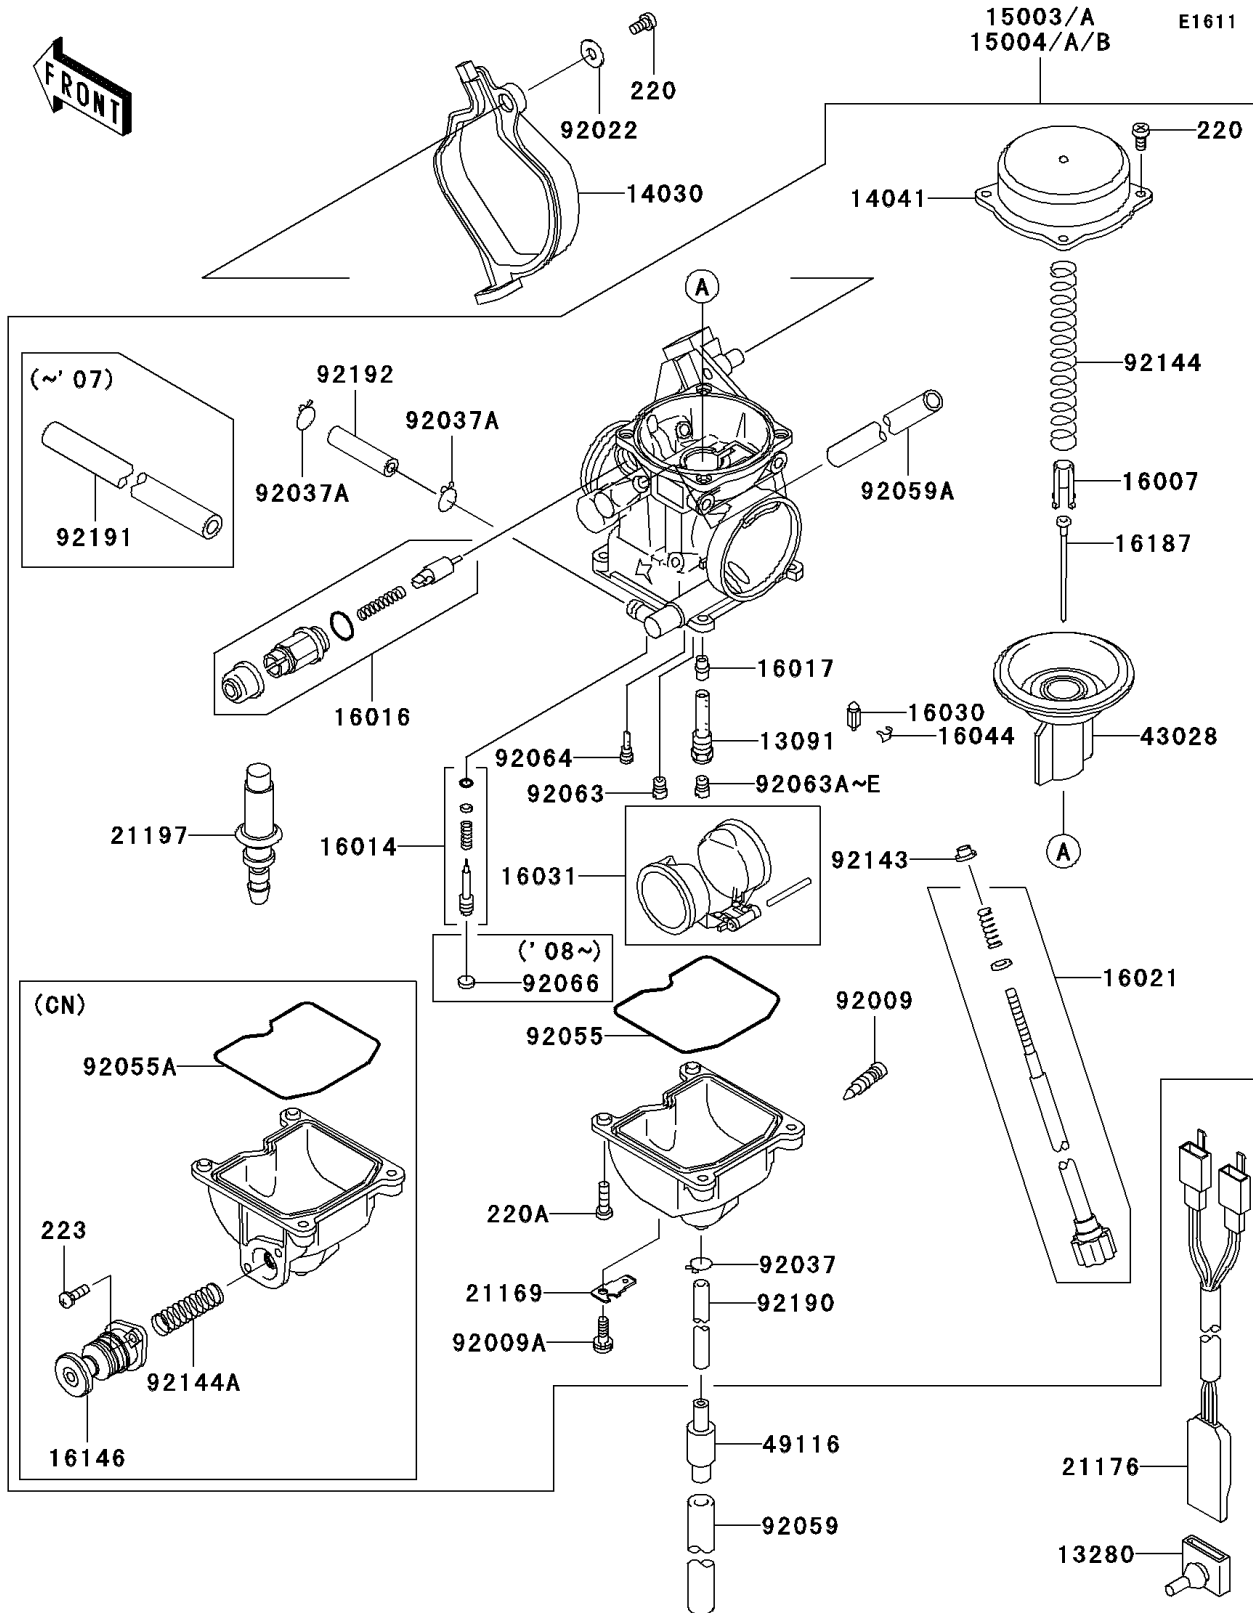

2009 Prairie® 360 4X4

PARTS DIAGRAM

Carburetor