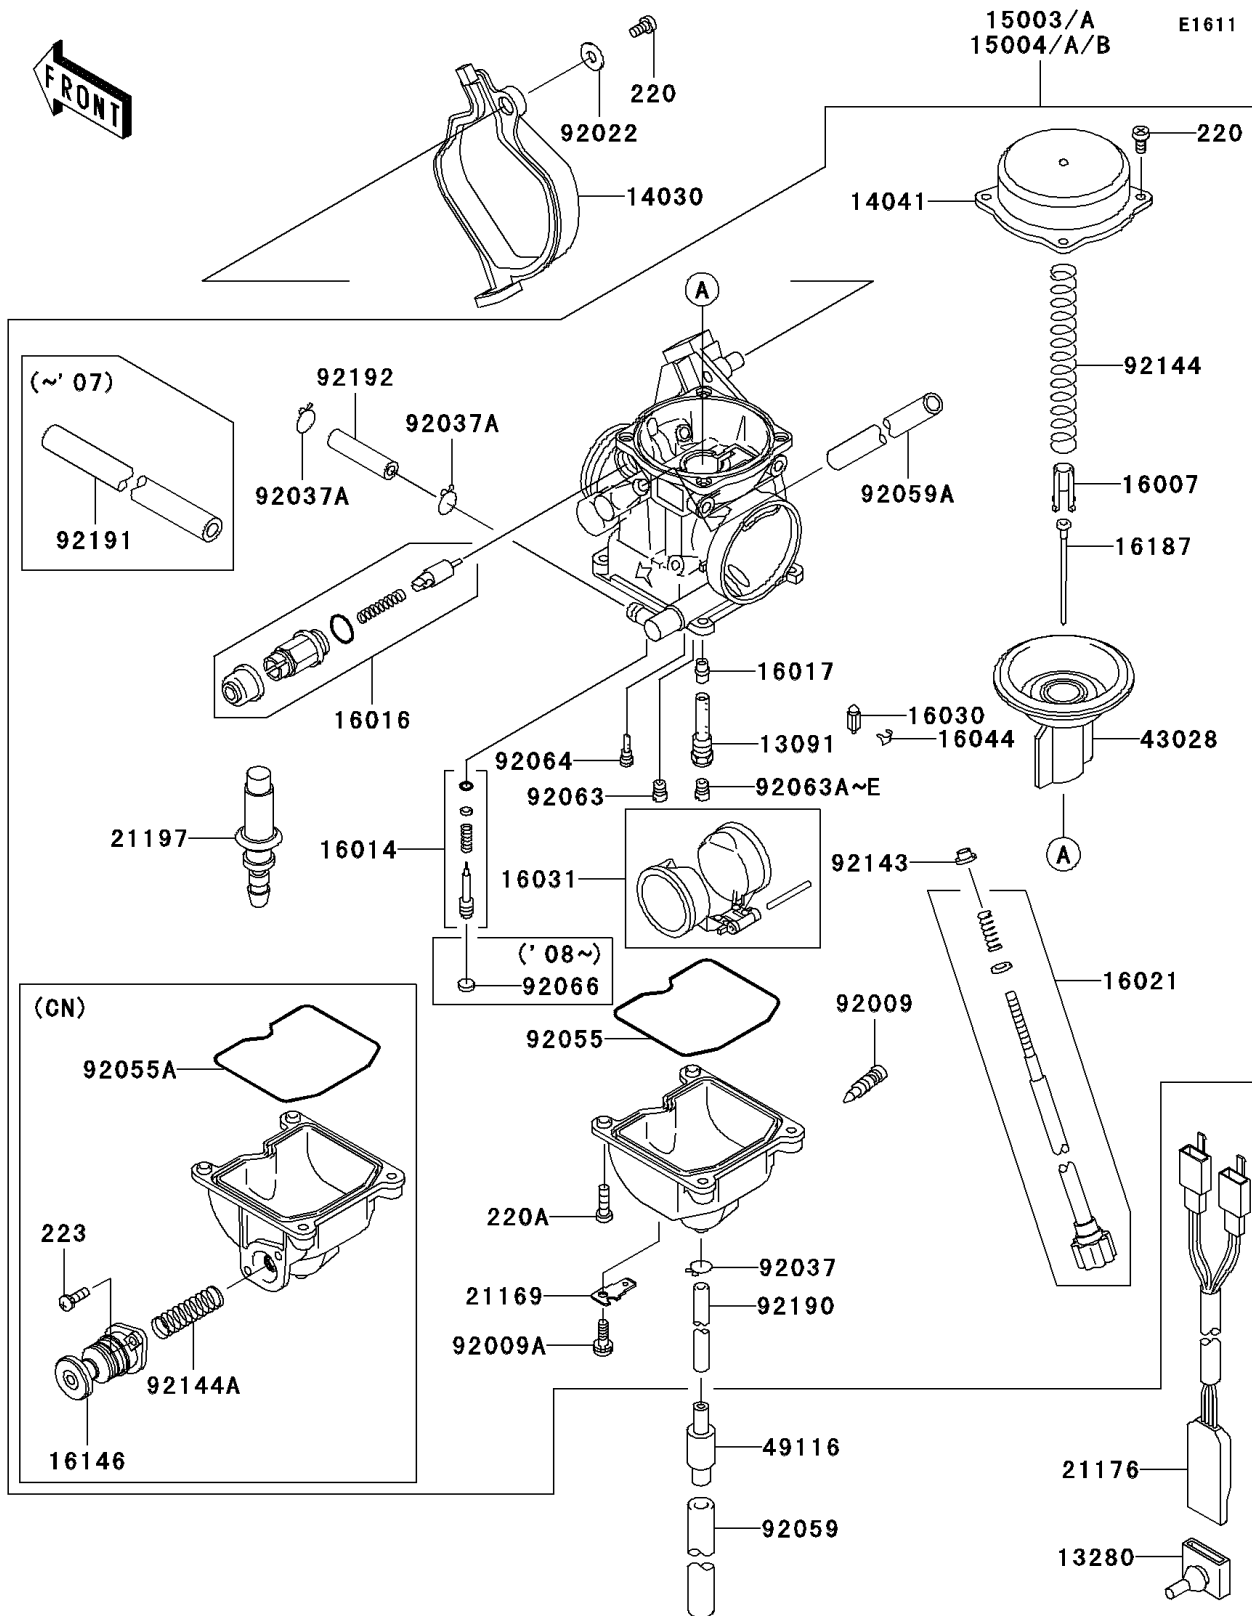

2008 Prairie® 360 4X4

PARTS DIAGRAM

Carburetor

2008 Prairie® 360 4X4

PARTS LIST

Carburetor

ITEM NAME	PART NUMBER	QUANTITY
HOLDER,NEEDLE JET (Ref # 13091)	13091-1914	1
HOLDER,CARBURETOR (Ref # 13280)	13280-1253	1
COVER-CARBURETOR (Ref # 14030)	14030-1054	1
COVER-COMP,MIXING,INSIDE (Ref # 14041)	14041-1061	1
SEAT-SPRING,VALVE (Ref # 16007)	16007-1134	1
SCREW-PILOT AIR (Ref # 16014)	16014-1081	1
PLUNGER,STARTER (Ref # 16016)	16016-1101	1
JET-NEEDLE,#6 (Ref # 16017)	16017-1254	1
SCREW-THROTTLE STOP (Ref # 16021)	16021-1242	1
VALVE-FLOAT (Ref # 16030)	16030-1007	1
FLOAT (Ref # 16031)	16031-1077	1
CLAMP,FLOAT VALVE (Ref # 16044)	16044-007	1
NEEDLE-JET,N2LQ (Ref # 16187)	16187-1236	1
TERMINAL (Ref # 21169)	21169-1072	1
SENSOR,CARBURETOR (Ref # 21176)	21176-1111	1
HEATER (Ref # 21197)	21197-1006	1
DIAPHRAGM,VALVE (Ref # 43028)	43028-1081	1
VALVE-ASSY (Ref # 49116)	49116-1126	1
SCREW,DRAIN,6X0.75 (Ref # 92009)	92009-1551	1
SCREW (Ref # 92009A)	92009-1713	1
WASHER,5.2X13X1 (Ref # 92022)	92022-1380	1
CLAMP,TUBE (Ref # 92037)	92037-1201	1
CLAMP,TUBE (Ref # 92037A)	92037-1531	2
TUBE,7X10X100 (Ref # 92059)	92059-1736	1
TUBE,6.5X9.5X320 (Ref # 92059A)	92059-1861	1
SCREW-PAN-CROS,4X8 (Ref # 220)	220AA0408	5
SCREW-PAN-CROS,4X14 (Ref # 220A)	220AA0414	4
JET-MAIN,#90 (Ref # 92063)	92063-1003	1
JET-MAIN,#150 (Ref # 92063A)	92063-1330	1