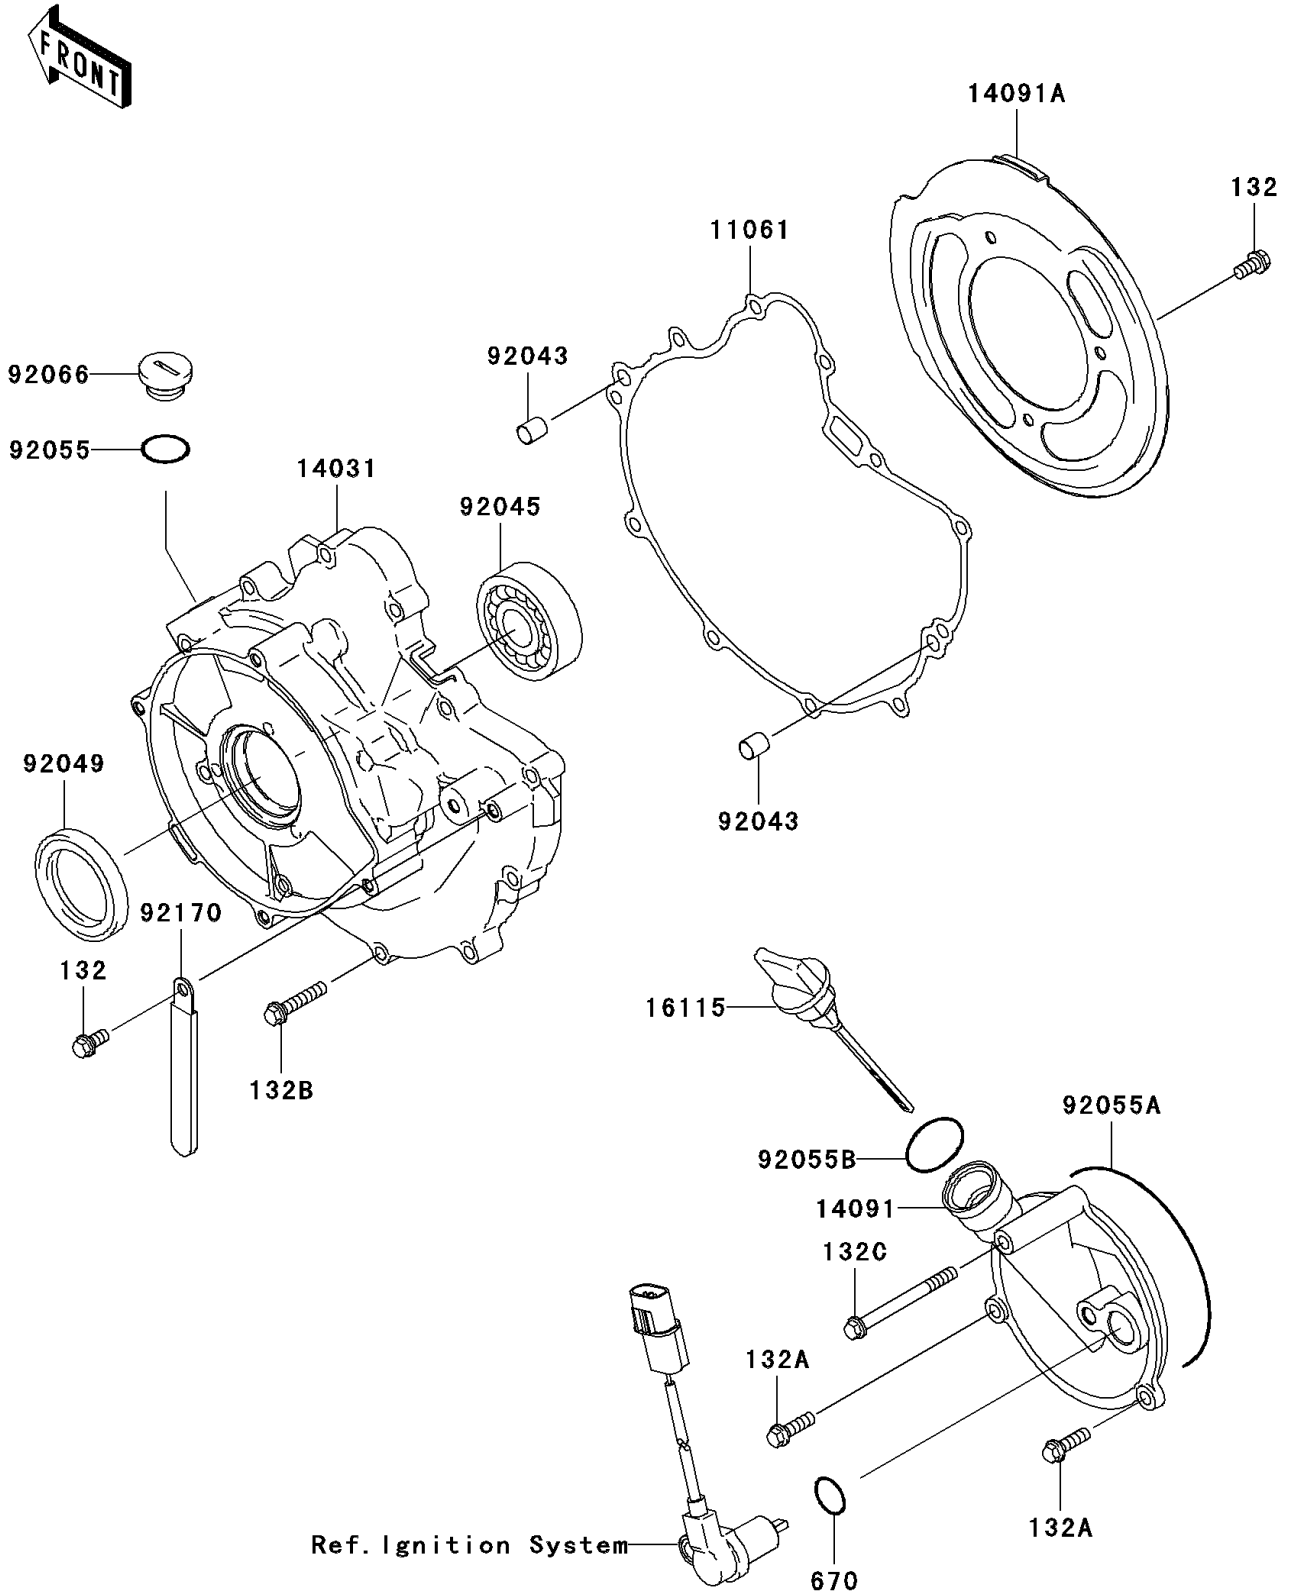

2010 Prairie® 360 4X4

PARTS DIAGRAM

Engine Cover(s)

E1431

2010 Prairie® 360 4X4

PARTS LIST

Engine Cover(s)

ITEM NAME

PART NUMBER

QUANTITY
