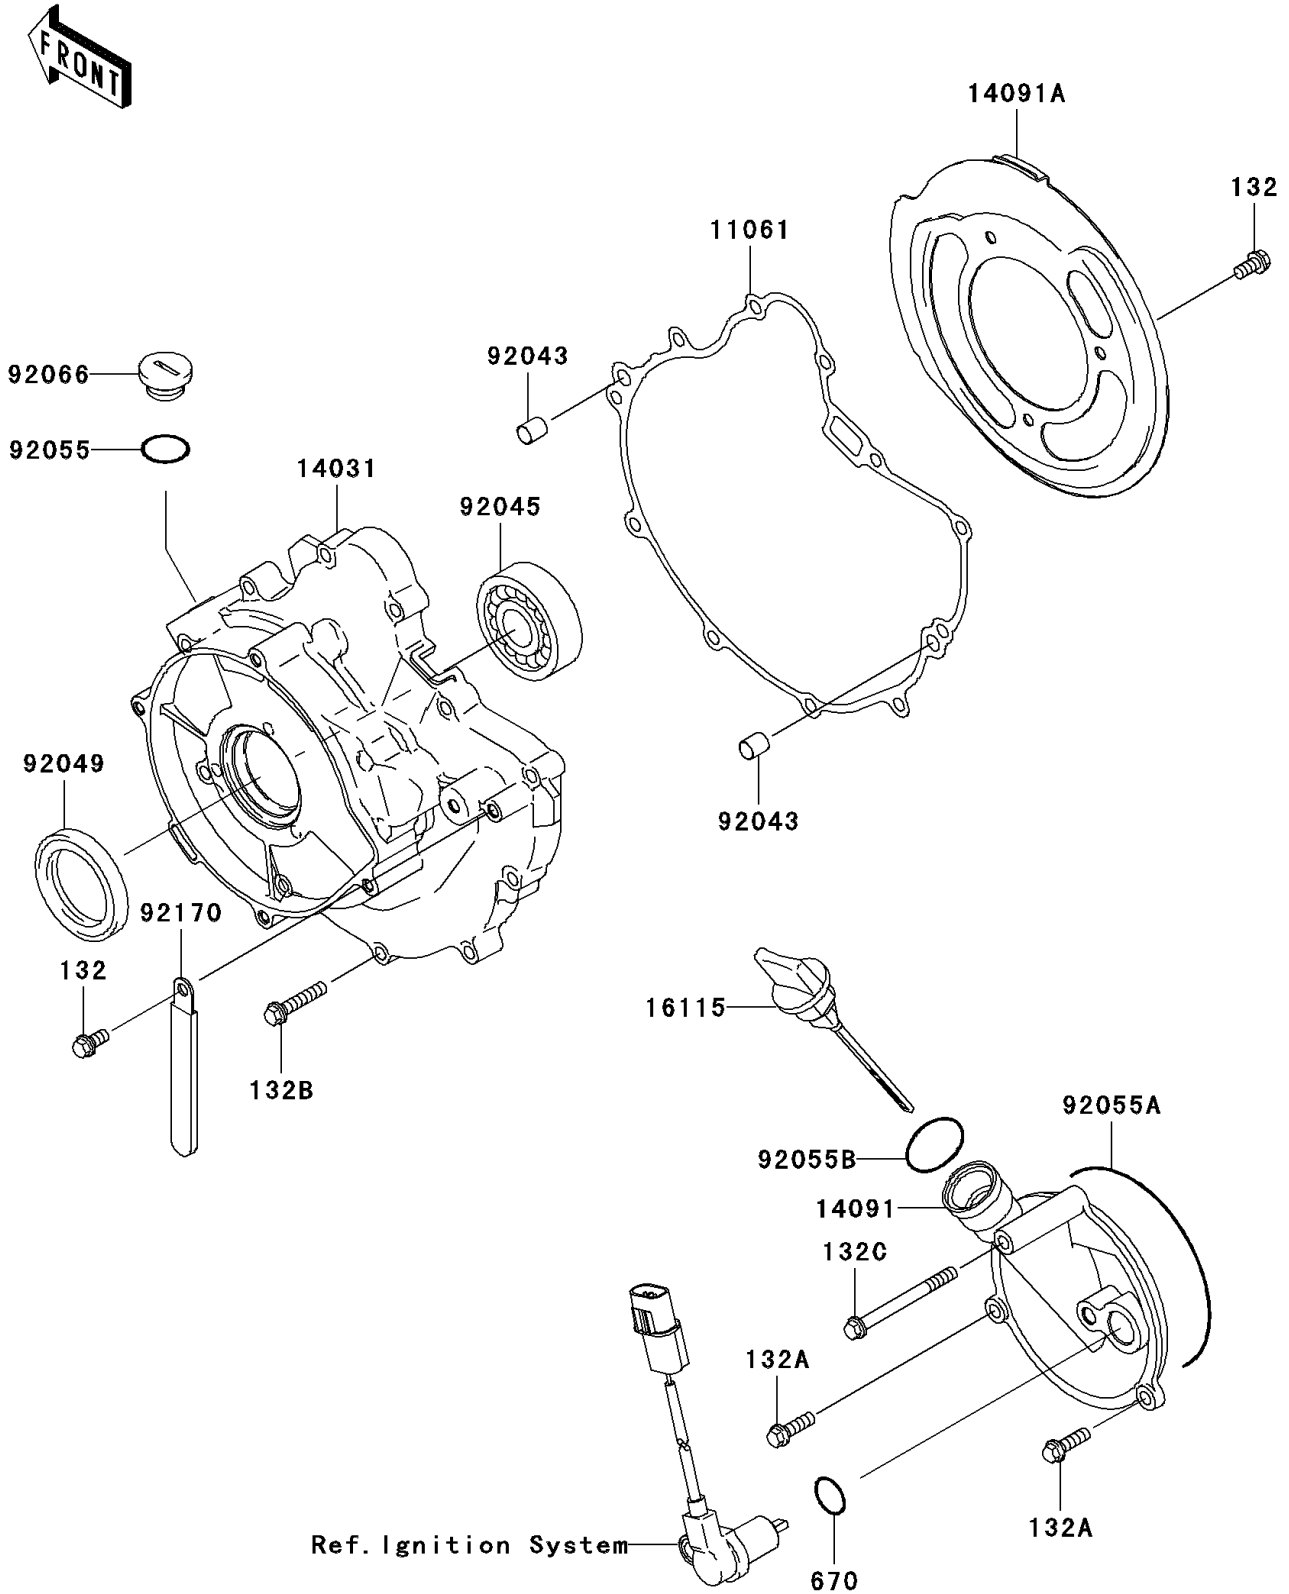

2008 Prairie® 360 4X4

PARTS DIAGRAM

Engine Cover(s)

E1431

2008 Prairie® 360 4X4

PARTS LIST

Engine Cover(s)

ITEM NAME	PART NUMBER	QUANTITY
BOLT-FLANGED-SMALL,6X12 (Ref # 132)	132BD0612	4
BOLT-FLANGED-SMALL,6X20 (Ref # 132A)	132BD0620	2
BOLT-FLANGED-SMALL,6X30 (Ref # 132B)	132BD0630	11
BOLT-FLANGED-SMALL,6X65 (Ref # 132C)	132BD0665	1
O RING (Ref # 670)	670D2018	1
GASKET,GENERATOR COVER (Ref # 11061)	11061-1086	1
COVER-GENERATOR (Ref # 14031)	14031-1389	1
COVER (Ref # 14091)	14091-1365	1
COVER,BELT CONVERTER (Ref # 14091A)	14091-1571	1
CAP-OIL FILLER (Ref # 16115)	16115-1072	1
PIN,6.2X8X14 (Ref # 92043)	92043-1263	2
BEARING-BALL,#6004 (Ref # 92045)	92045-0076	1
SEAL-OIL,HTC 28X45X7 (Ref # 92049)	92049-1576	1
RING-O,20X2 (Ref # 92055)	92055-1146	1
RING-O,99.5X2.0 (Ref # 92055A)	92055-1632	1
RING-O,20X3 (Ref # 92055B)	92055-2185	1
PLUG,COVER (Ref # 92066)	92066-1163	1
CLAMP (Ref # 92170)	92170-1925	1