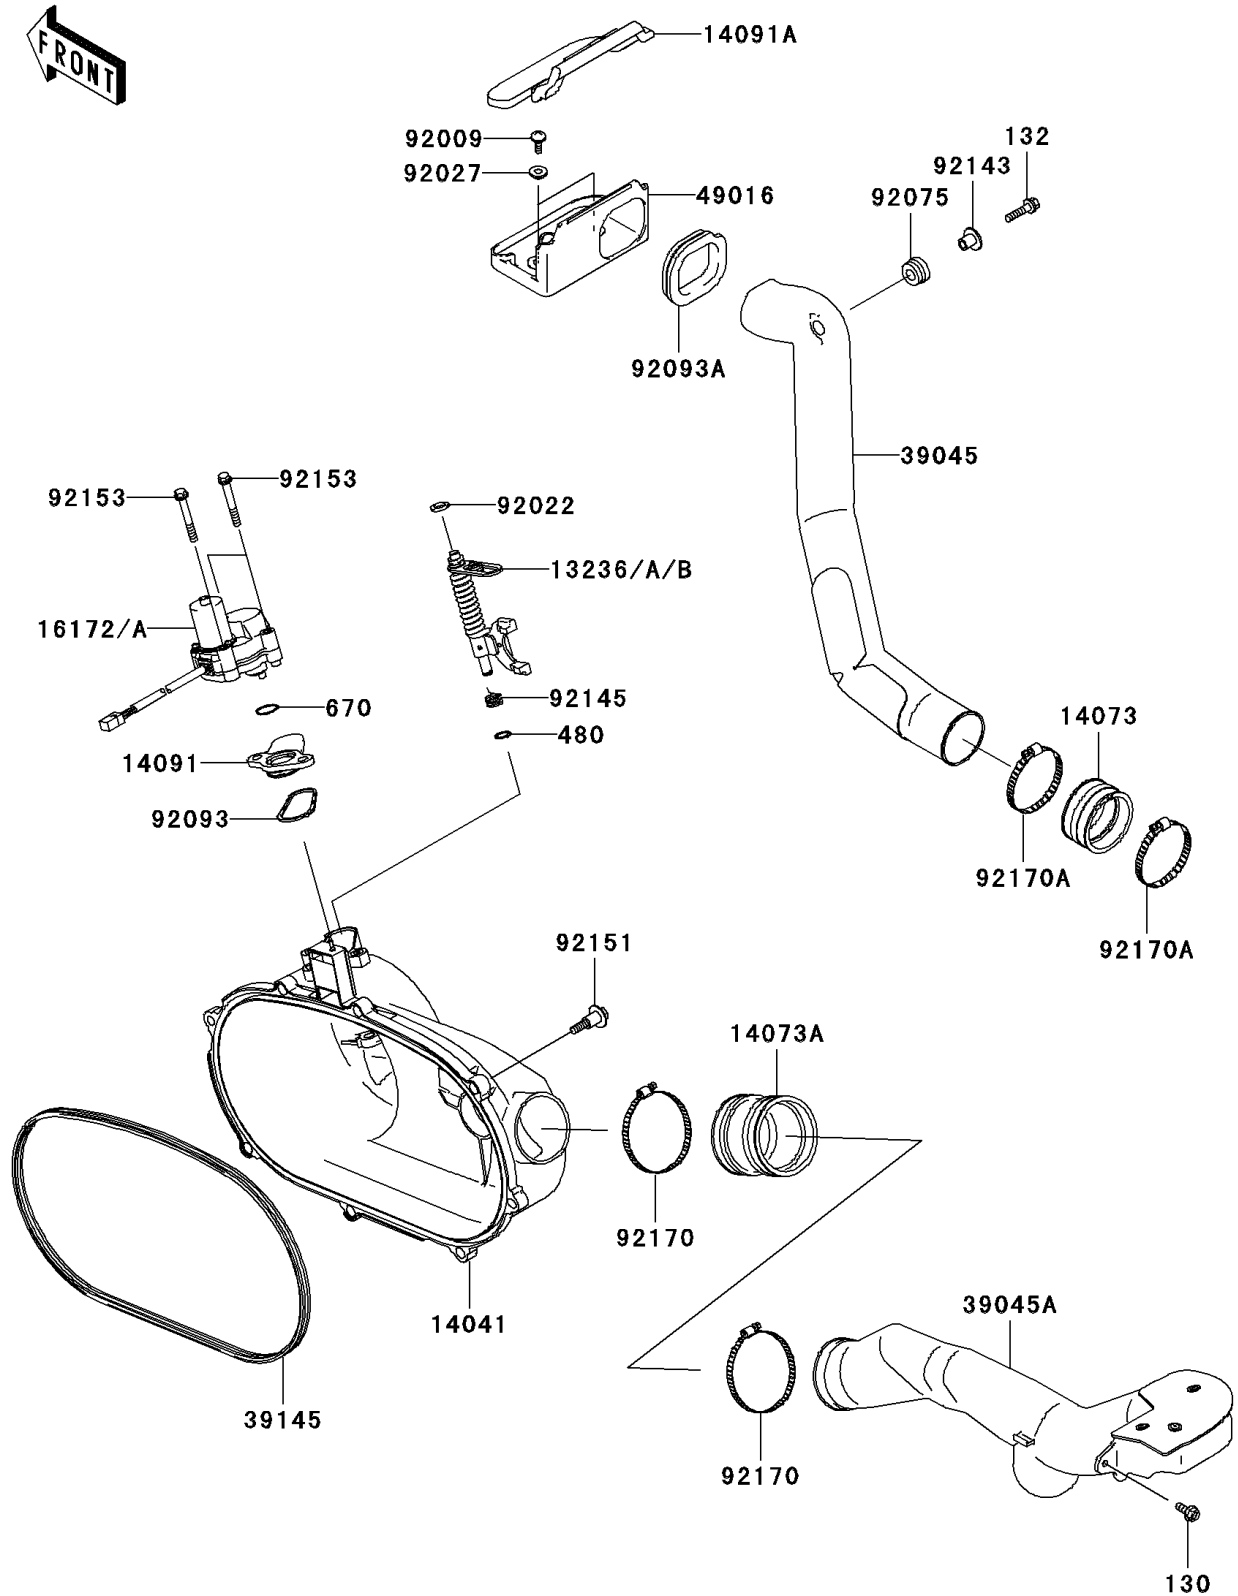

2008 Prairie® 360 4X4

PARTS DIAGRAM

Converter Cover

E1393

2008 Prairie® 360 4X4

PARTS LIST

Converter Cover

ITEM NAME	PART NUMBER	QUANTITY
BOLT-FLANGED,6X14 (Ref # 130)	130BA0614	1
BOLT-FLANGED-SMALL,6X25 (Ref # 132)	132BA0625	1
CIRCLIP-TYPE-C,10MM (Ref # 480)	480J1000	1
O RING (Ref # 670)	670D3022	1
LEVER-COMP,YELLOW (Ref # 13236)	13236-0046	AR
LEVER-COMP,GREEN (Ref # 13236A)	13236-0047	AR
LEVER-COMP,PAINT LESS (Ref # 13236B)	13236-0048	1
COVER-COMP,BELT CONVERTER (Ref # 14041)	14041-1156	1
DUCT,JOINT (Ref # 14073)	14073-1775	1
DUCT,JOINT ENGINE COVER (Ref # 14073A)	14073-1805	1
COVER (Ref # 14091)	14091-1421	1
COVER,MUDGUARD (Ref # 14091A)	14091-1500	1
ACTUATOR (Ref # 16172)	16172-0006	1
DUCT-ASSY,SNORKEL,IN (Ref # 39045)	39045-0012	1
DUCT-ASSY,SNORKEL,EX (Ref # 39045A)	39045-1068	1
TRIM-SEAL (Ref # 39145)	39145-1135	1
COVER-SEAL,BELT CONVERTER (Ref # 49016)	49016-1218	1
SCREW,TAPPING,5X14 (Ref # 92009)	92009-1197	2
WASHER,10.2X16X1 (Ref # 92022)	92022-1829	1
COLLAR,L=4.6 (Ref # 92027)	92027-1168	2
DAMPER,RUBBER (Ref # 92075)	92075-1123	1
SEAL (Ref # 92093)	92093-1548	1
SEAL,COVER MUDGUARD (Ref # 92093A)	92093-1572	1
COLLAR (Ref # 92143)	92143-1353	1
SPRING (Ref # 92145)	92145-1567	1
BOLT,FLANGED,6X30 (Ref # 92151)	92151-1686	8
BOLT,6X47 (Ref # 92153)	92153-0678	3
CLAMP (Ref # 92170)	92170-1763	2
CLAMP (Ref # 92170A)	92170-1764	2