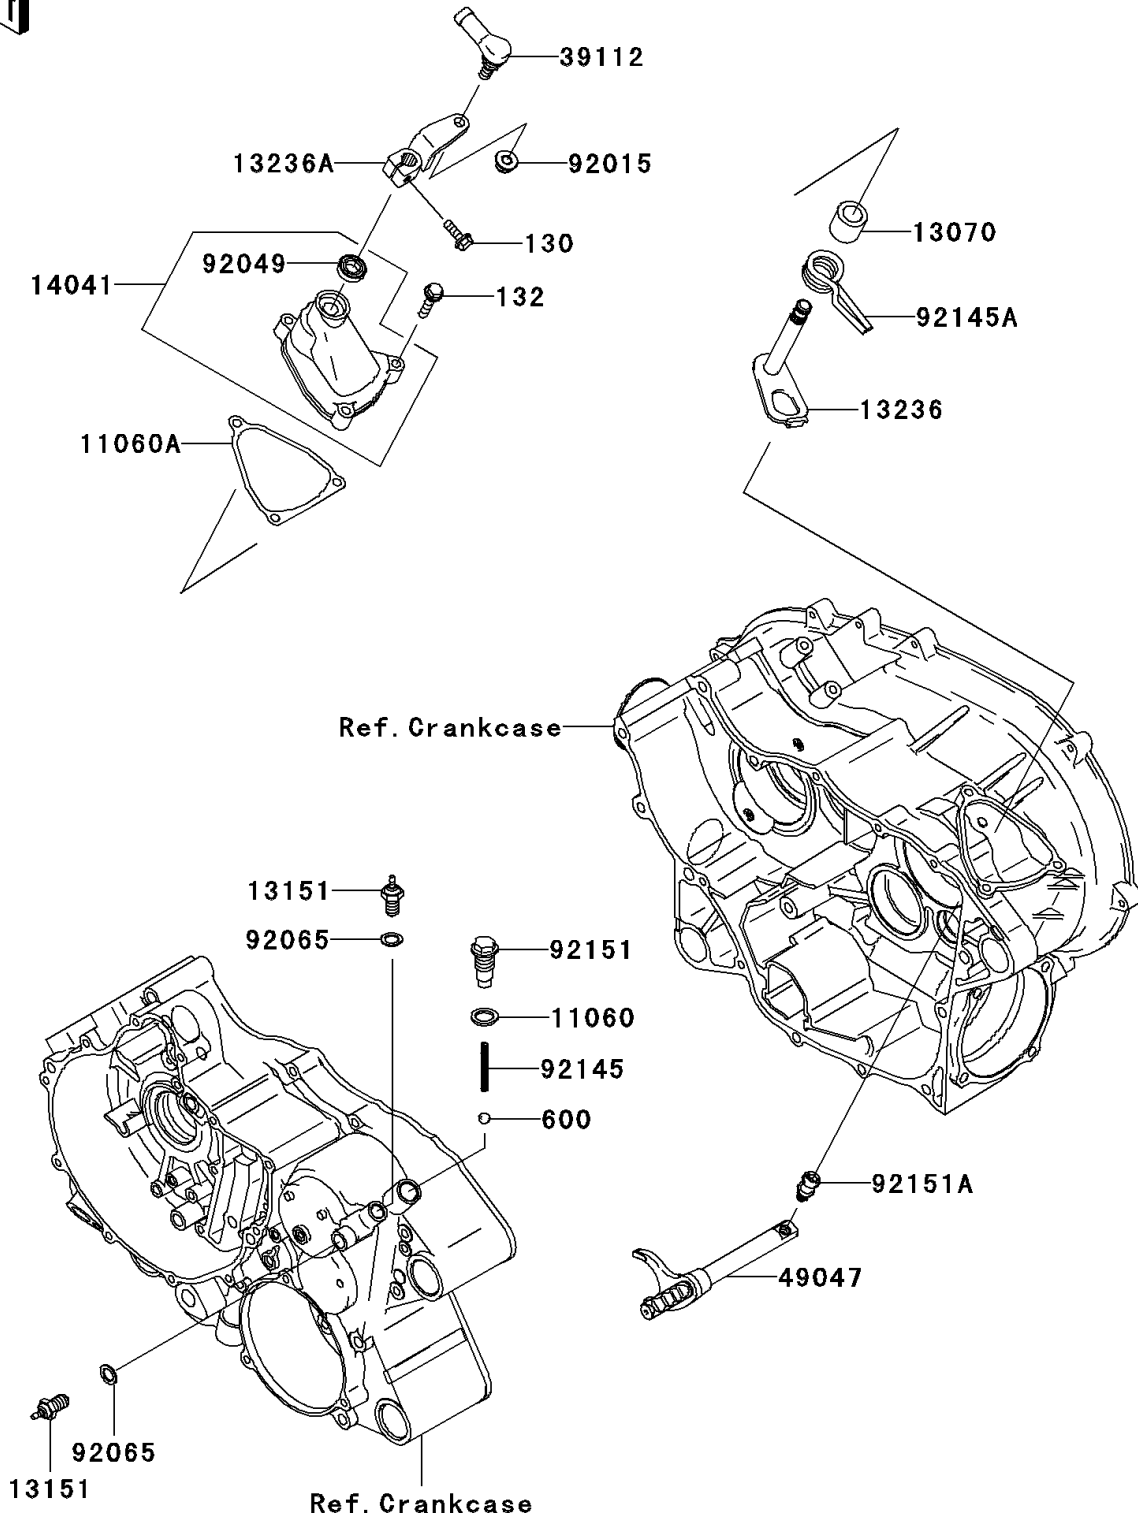

2010 Prairie® 360 4X4

PARTS DIAGRAM

Gear Change Mechanism

E1370

2010 Prairie® 360 4X4

PARTS LIST

Gear Change Mechanism

ITEM NAME

PART NUMBER

QUANTITY
