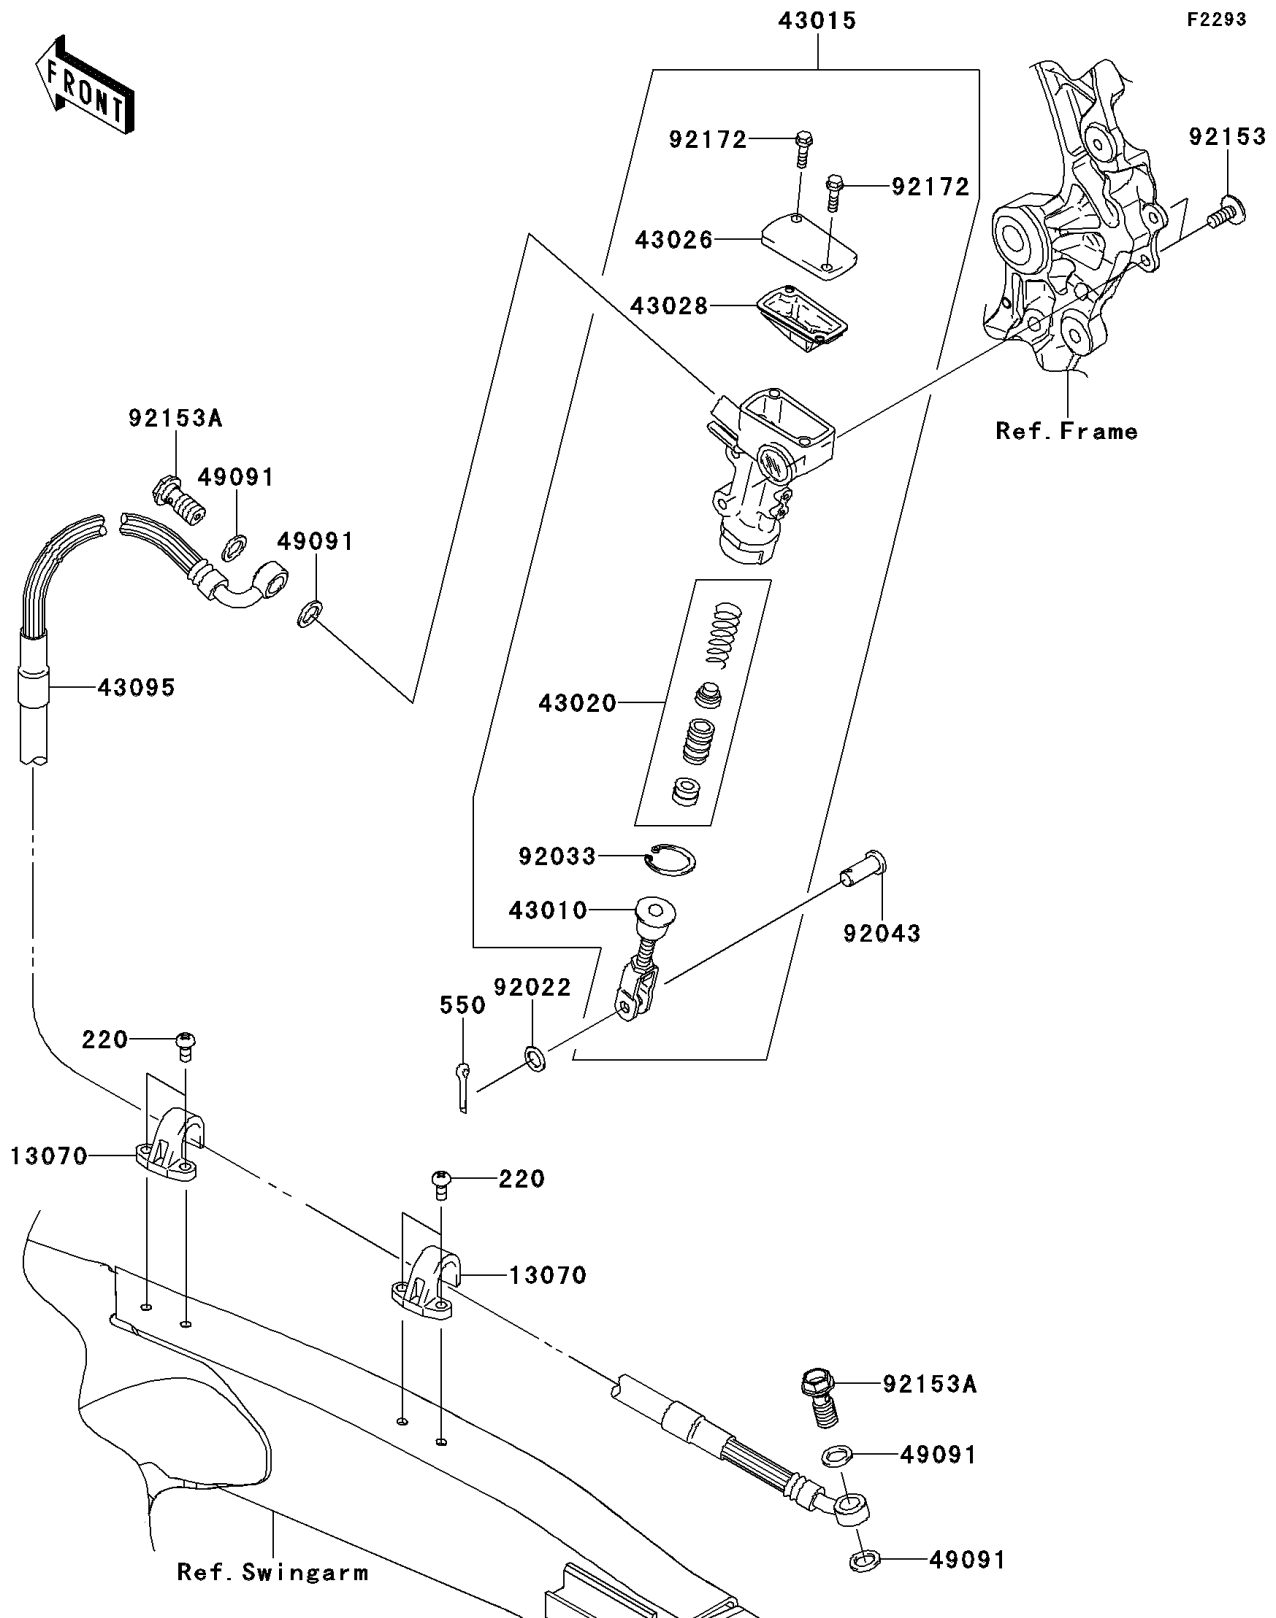

2013 KX™ 450F

PARTS DIAGRAM

Rear Master Cylinder

2013 KX™ 450F

PARTS LIST

Rear Master Cylinder

Kawasaki

Let the Good Times Roll®

ITEM NAME

PART NUMBER

QUANTITY
