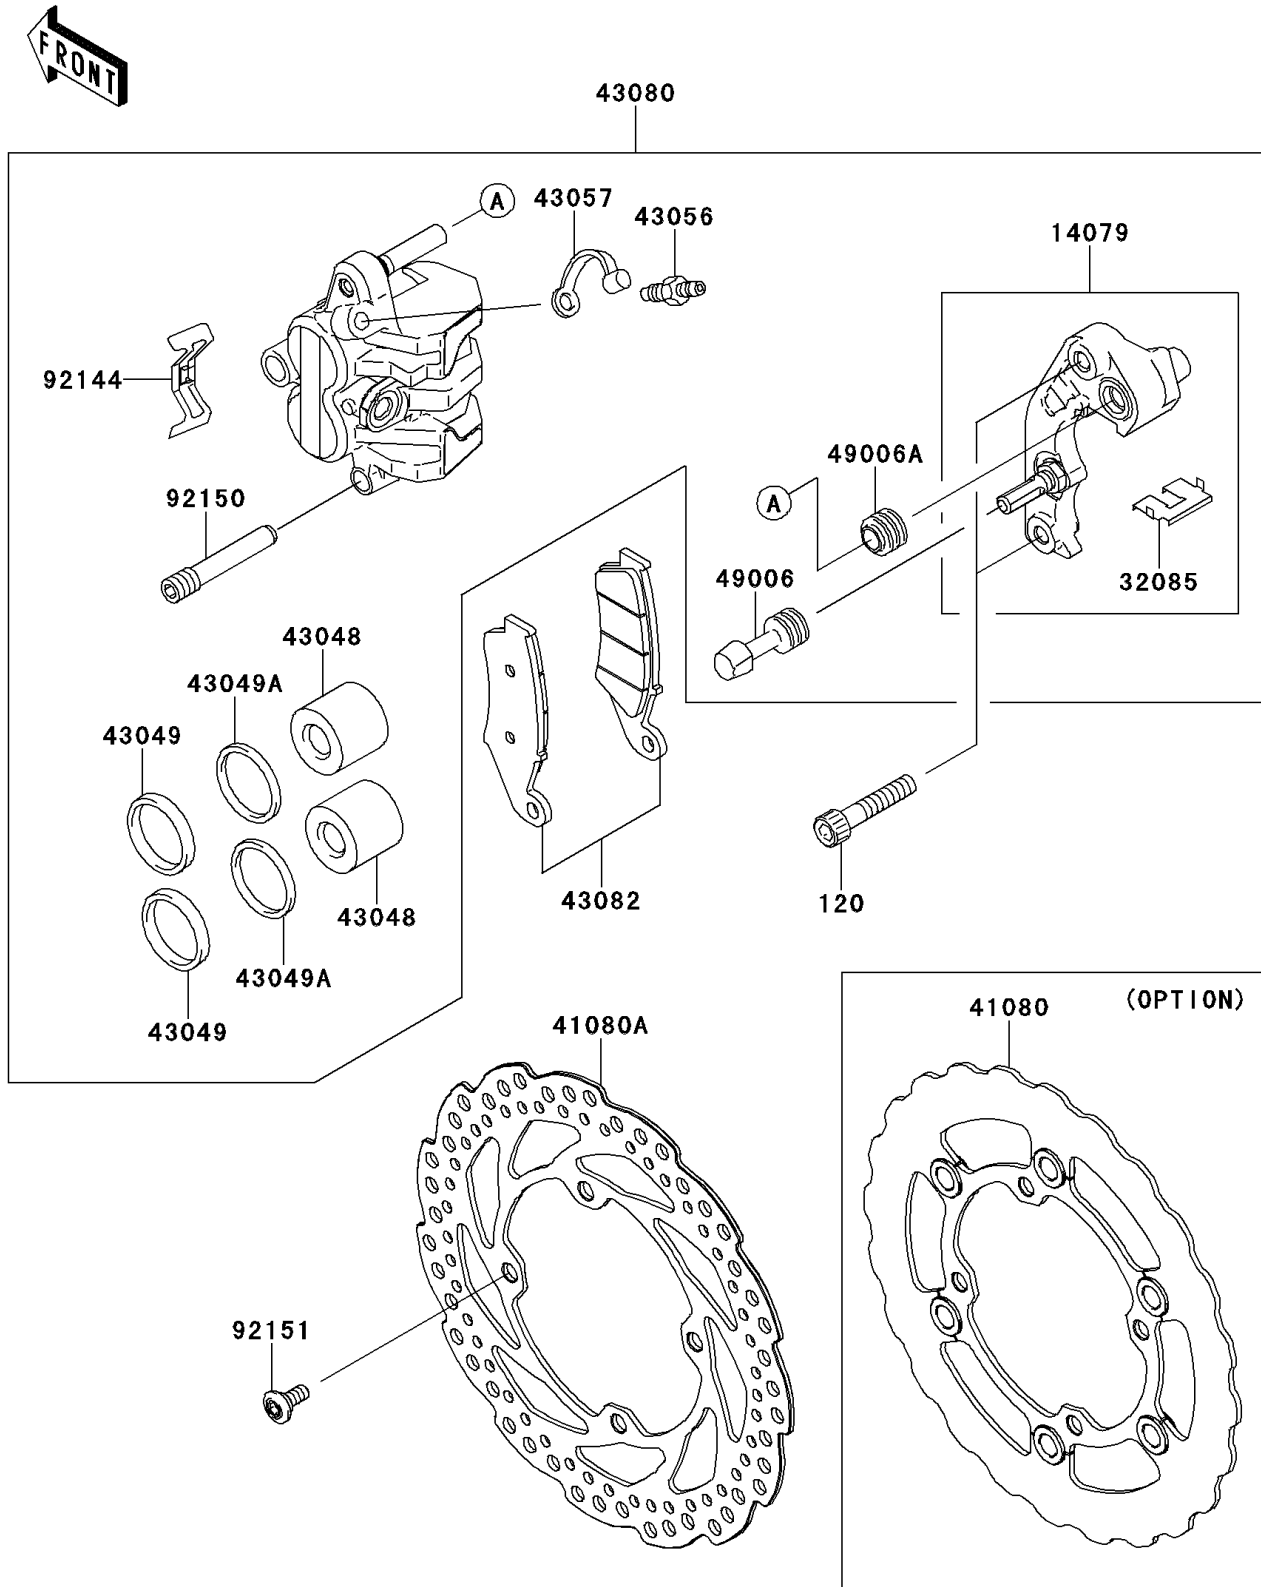

2014 KX™ 450F

PARTS DIAGRAM

Front Brake

F2292

2014 KX™ 450F

PARTS LIST

Front Brake

Kawasaki

Let the Good Times Roll®

ITEM NAME

PART NUMBER

QUANTITY
