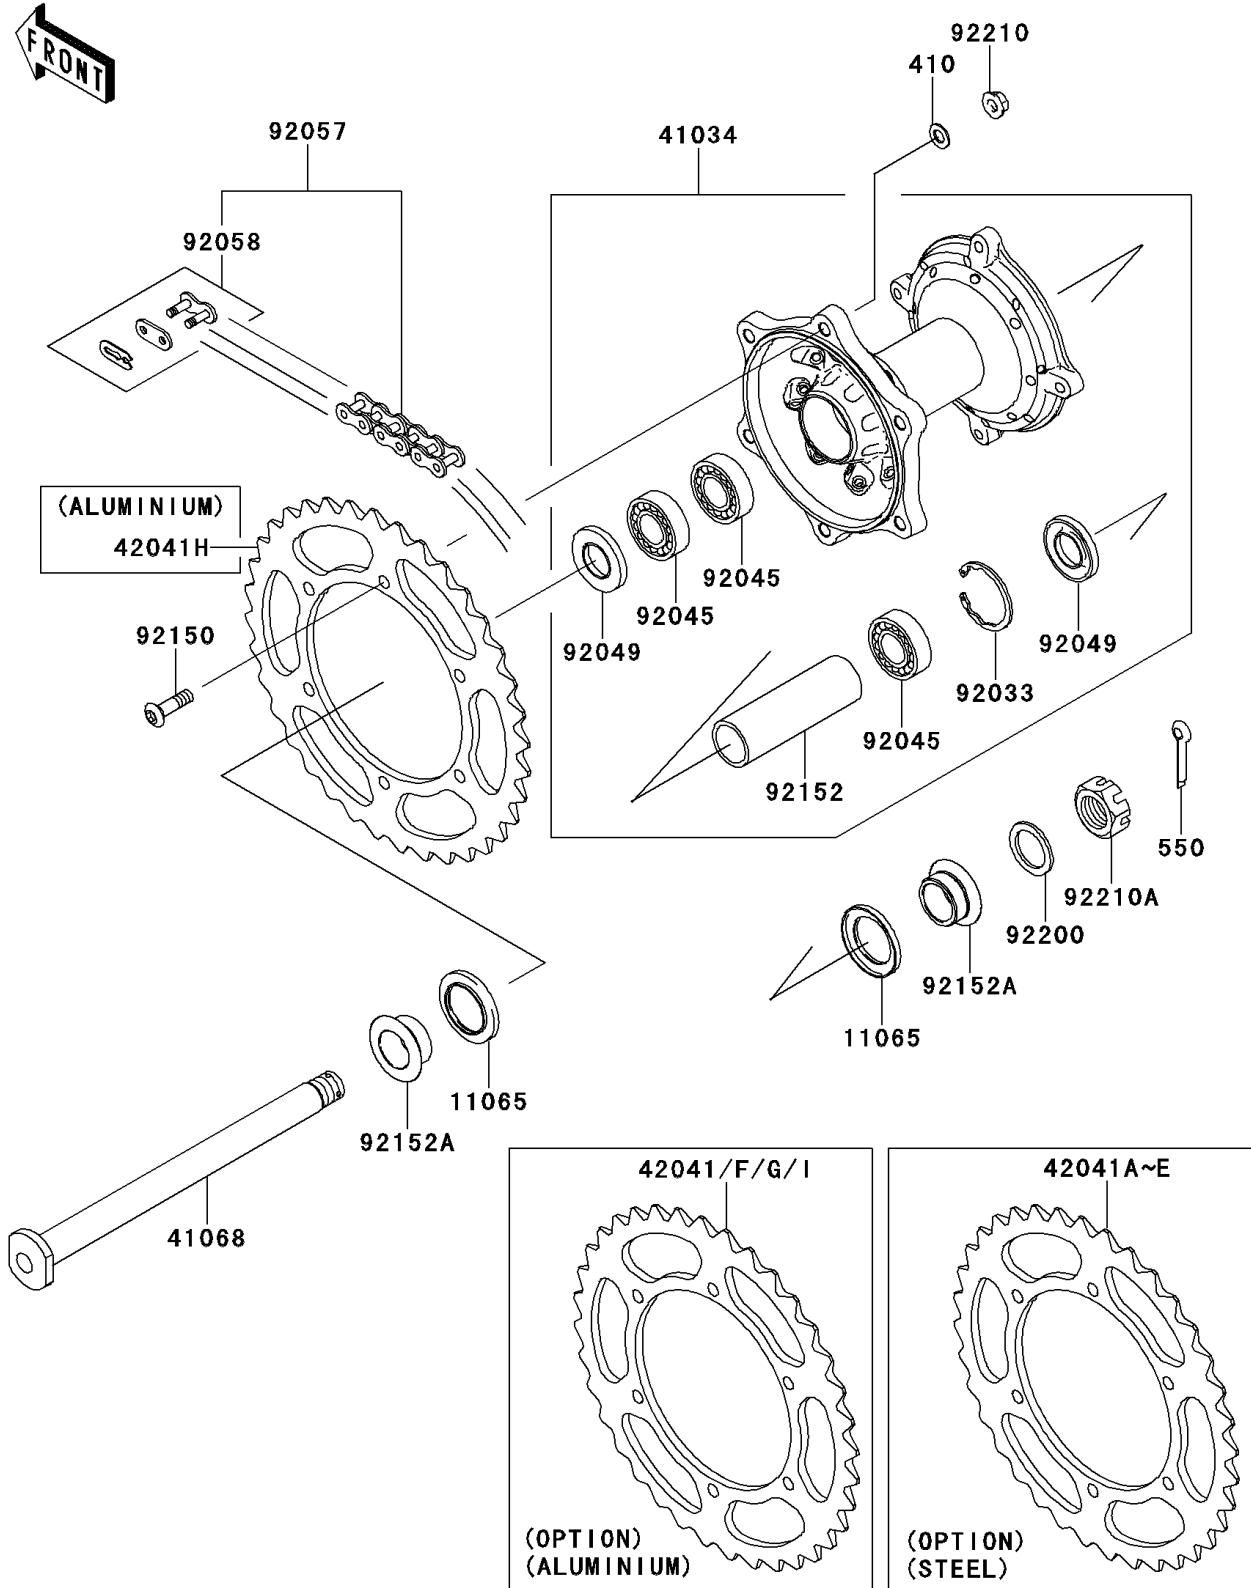

2014 KX™ 450F

PARTS DIAGRAM

Rear Hub

F2240

2014 KX™ 450F

PARTS LIST

Rear Hub

ITEM NAME

PART NUMBER

QUANTITY
