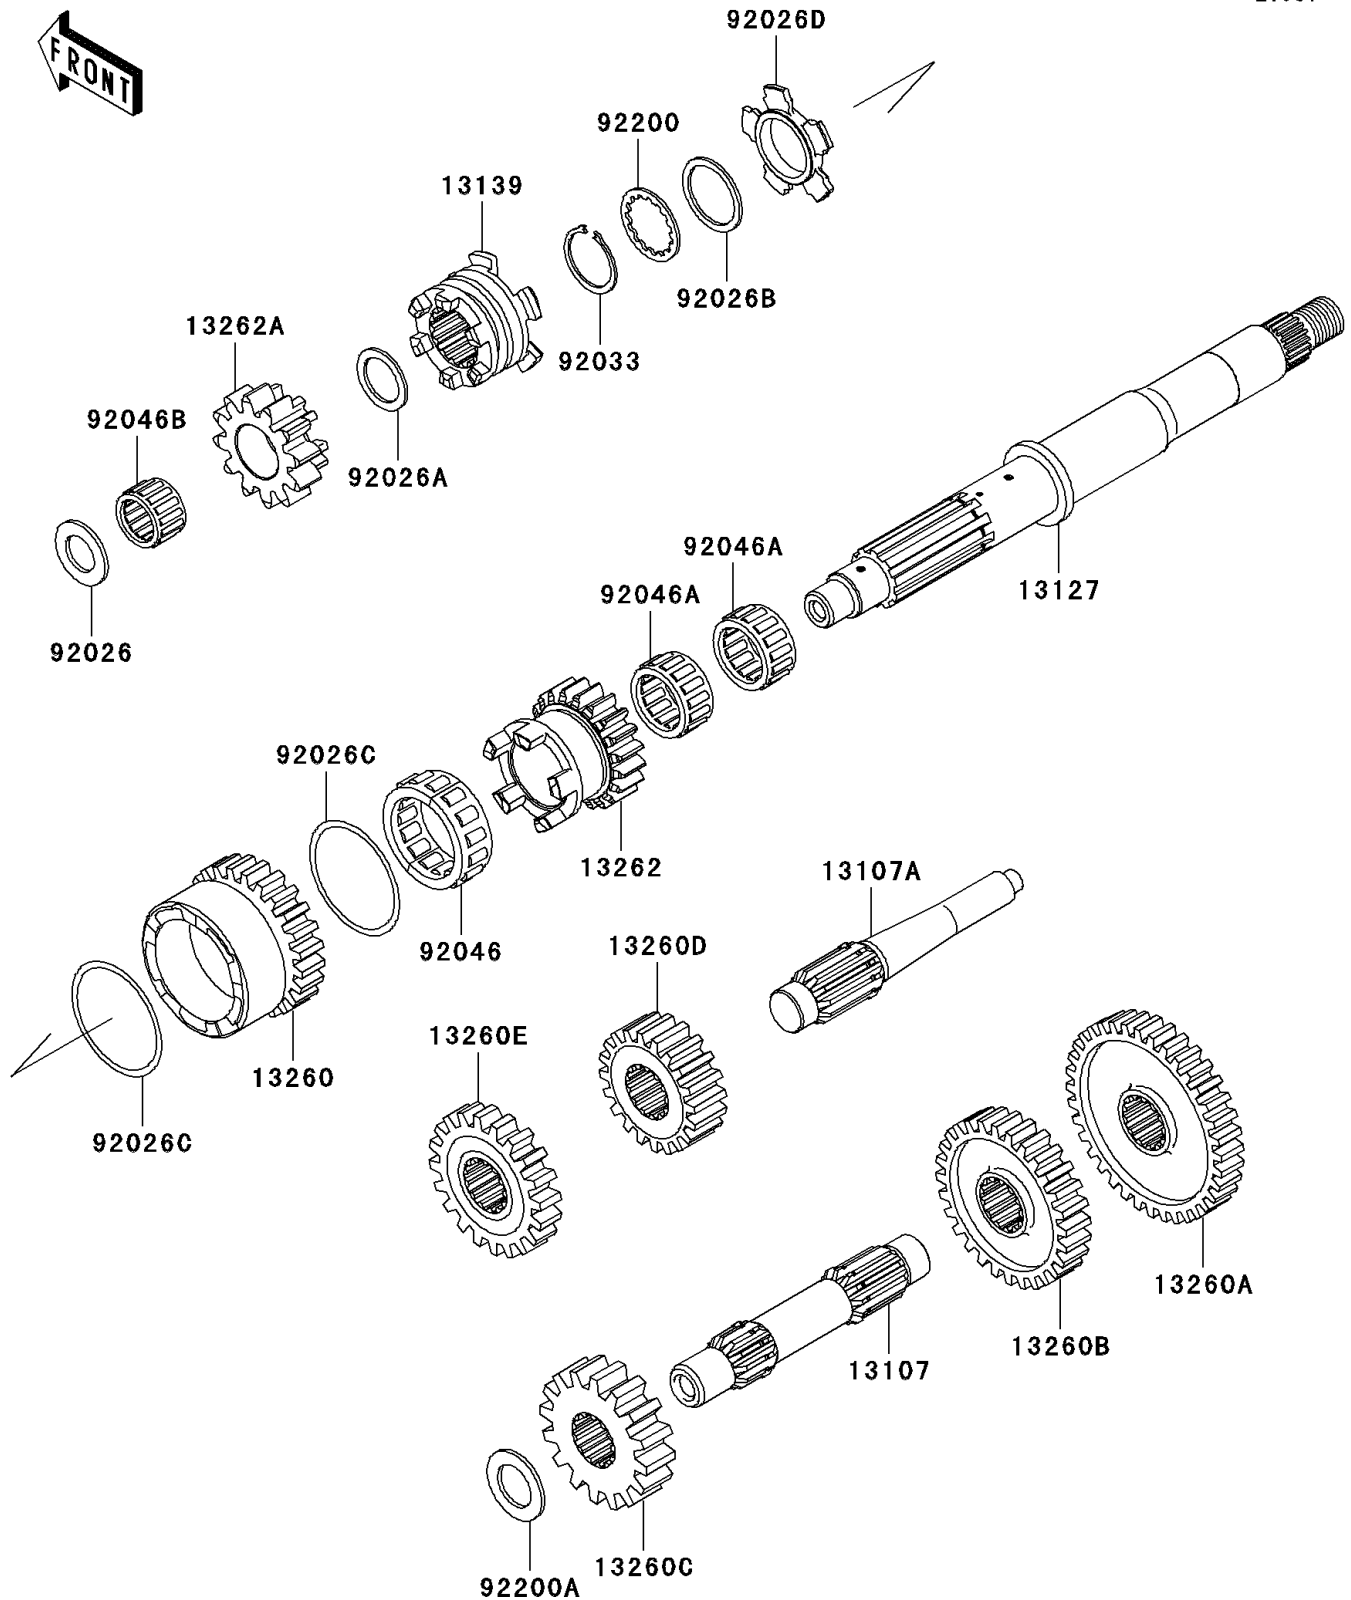

2008 Prairie® 360 4X4

PARTS DIAGRAM

Transmission

E1361

2008 Prairie® 360 4X4

PARTS LIST

Transmission

ITEM NAME	PART NUMBER	QUANTITY
SHAFT,COUNTER (Ref # 13107)	13107-0113	1
SHAFT,REVERSE,IDLE (Ref # 13107A)	13107-1437	1
SHAFT-TRANSMISSION INPUT (Ref # 13127)	13127-1304	1
SHIFTER (Ref # 13139)	13139-0003	1
GEAR,INPUT HIGH,26T (Ref # 13260)	13260-1867	1
GEAR,DRIVEN LOW,36T (Ref # 13260A)	13260-1869	1
GEAR,DRIVEN HIGH,30T (Ref # 13260B)	13260-1870	1
GEAR,OUTPUT DRIVE,18T (Ref # 13260C)	13260-1871	1
GEAR,OUTPUT REVERSE,16T (Ref # 13260D)	13260-1872	1
GEAR,DRIVEN REVERSE,16T (Ref # 13260E)	13260-1873	1
GEAR,INPUT LOW,20T (Ref # 13262)	13262-0234	1
GEAR,INPUT REVERSE,12T (Ref # 13262A)	13262-0235	1
SPACER,17.3X30X2.0 (Ref # 92026)	92026-1415	1
SPACER,21.2X29X1.6 (Ref # 92026A)	92026-1568	1
SPACER,28.2X34.5X1.6 (Ref # 92026B)	92026-1587	1
SPACER,48.2X54.3X1.0 (Ref # 92026C)	92026-1599	2
SPACER,HI&LOW (Ref # 92026D)	92026-1600	1
RING-SNAP,25.9X30.6X1.2 (Ref # 92033)	92033-1037	1
BEARING-NEEDLE,HIGH GEAR (Ref # 92046)	92046-1276	1
BEARING-NEEDLE,FWF-283317 (Ref # 92046A)	92046-1278	2
BEARING-NEEDLE,REVERSE GEAR (Ref # 92046B)	92046-1279	1
WASHER,28.5X34.0X1.5 (Ref # 92200)	92200-1240	1
WASHER,20.3X33X2.0 (Ref # 92200A)	92200-1351	1