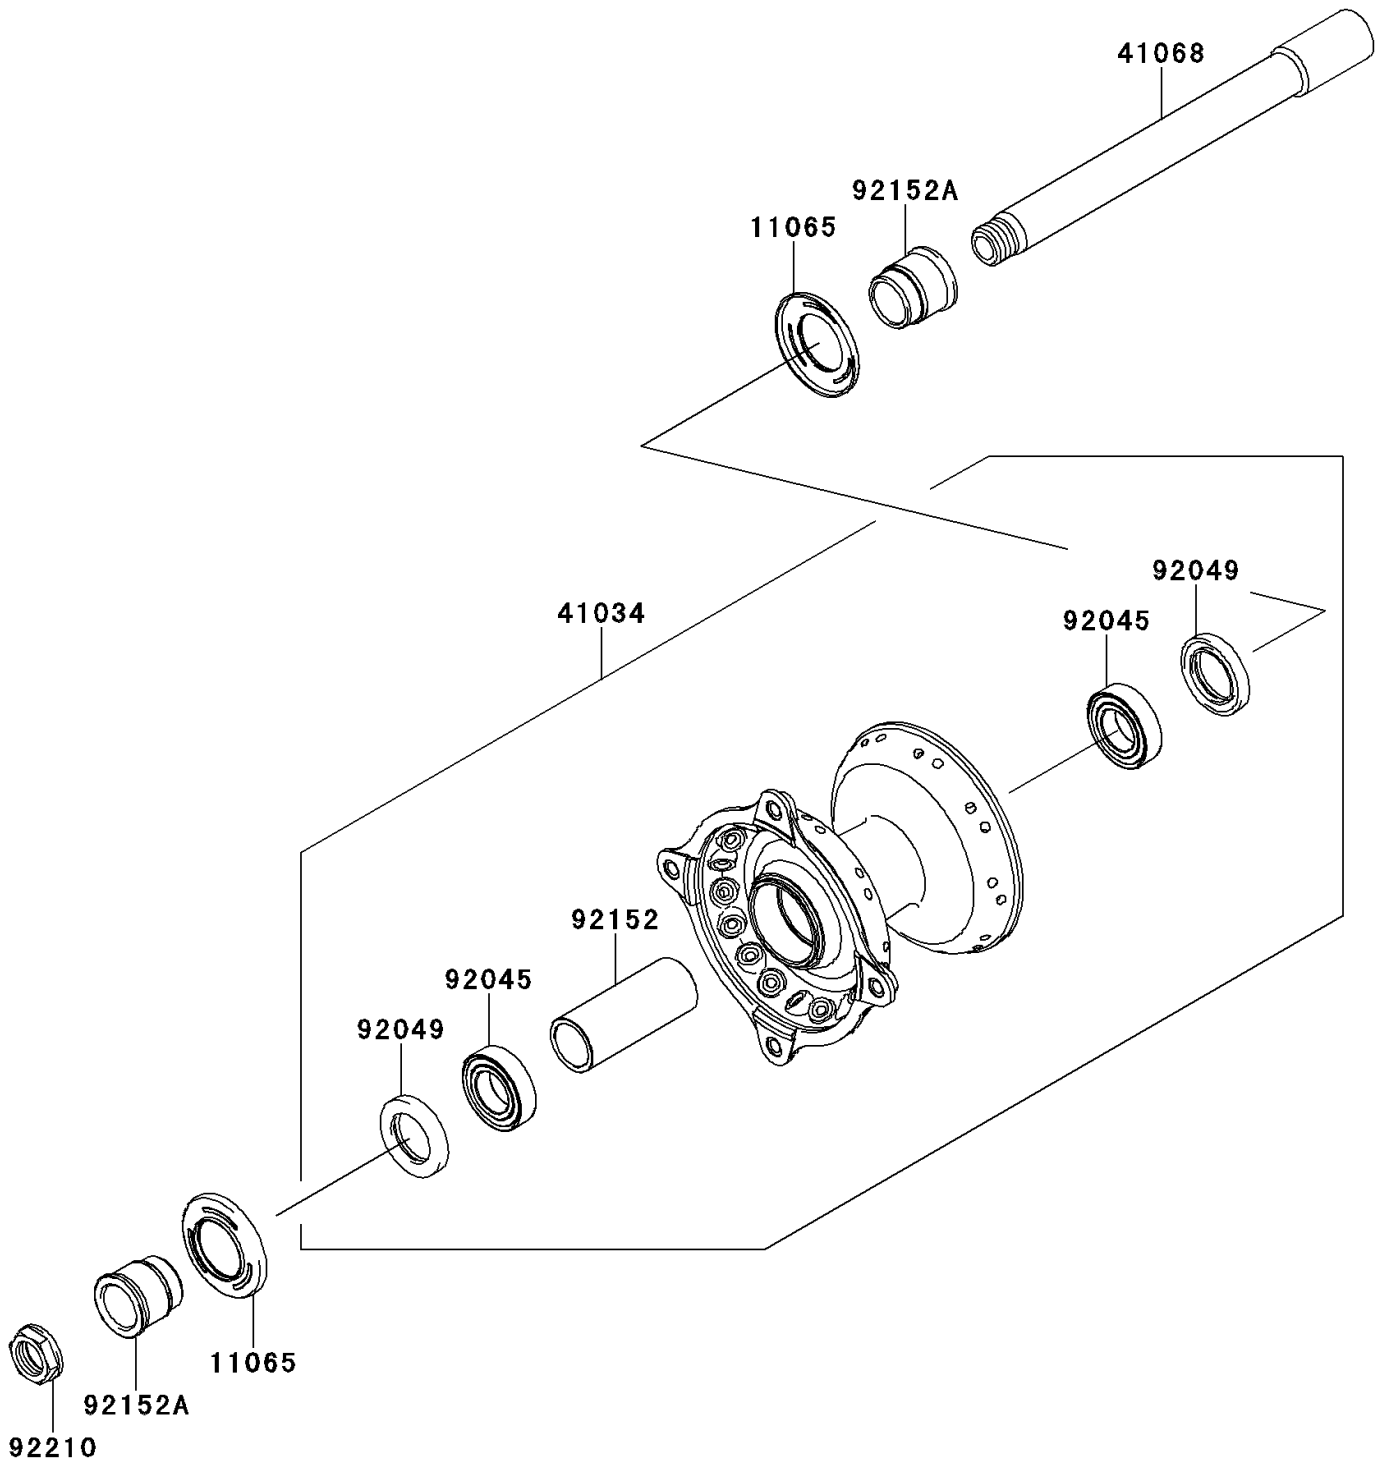

2013 KX™ 450F

PARTS DIAGRAM

Front Hub

F2230

2013 KX™ 450F

PARTS LIST

Front Hub

ITEM NAME

PART NUMBER

QUANTITY
