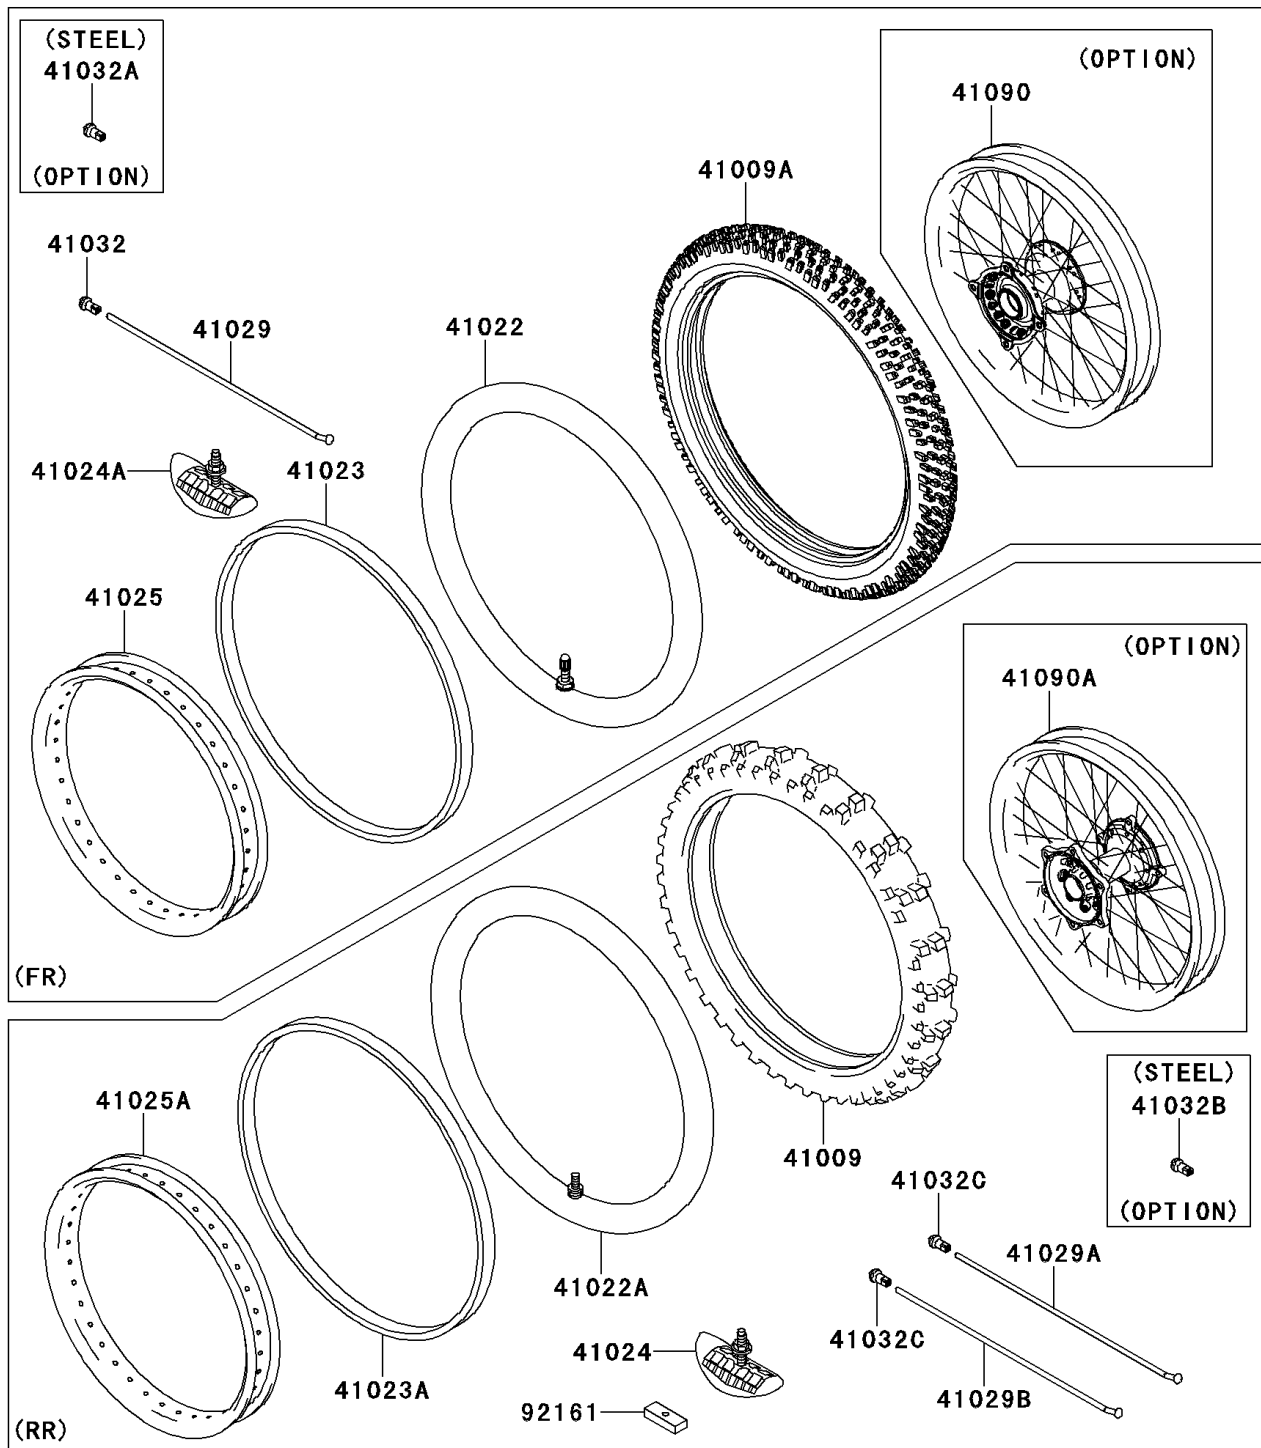

2014 KX™ 450F

PARTS DIAGRAM

Wheels/Tires

F2210

2014 KX™ 450F

PARTS LIST

Wheels/Tires

Kawasaki

Let the Good Times Roll®

ITEM NAME

PART NUMBER

QUANTITY
