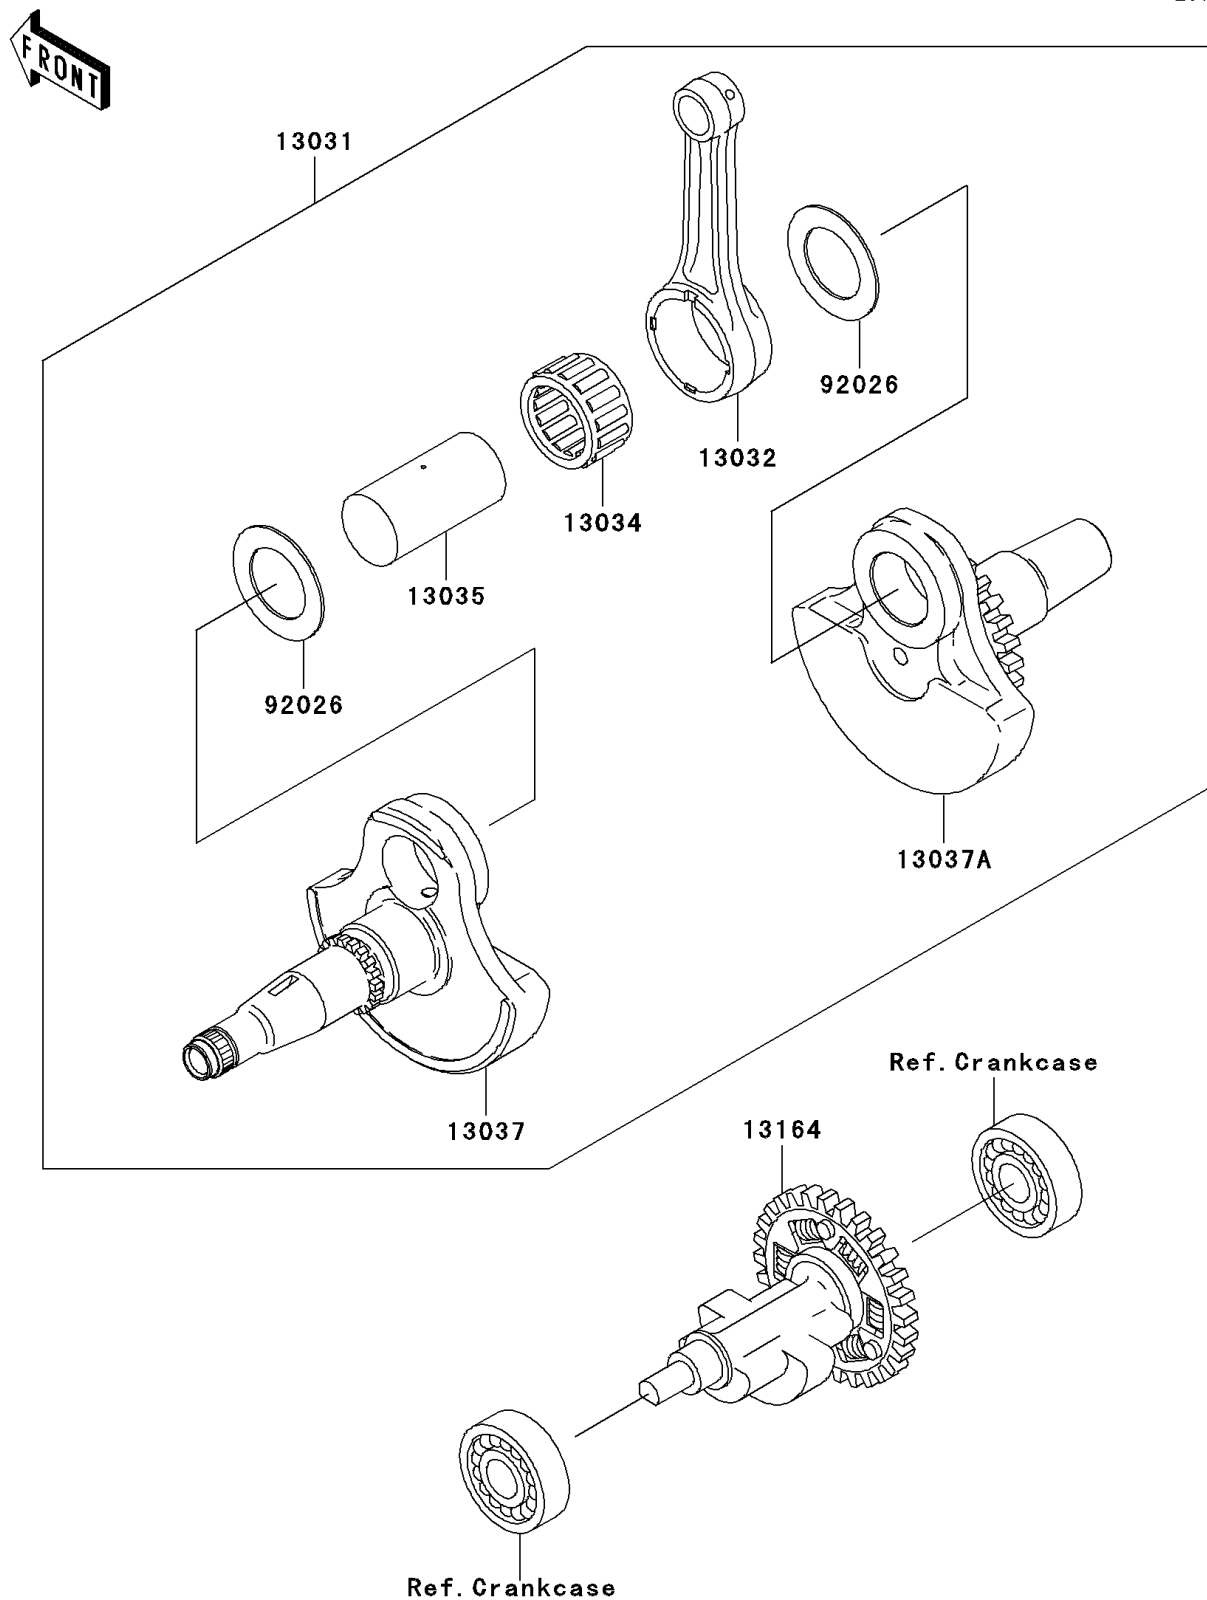

2010 Prairie® 360 4X4

Kawasaki

Let the Good Times Roll®

PARTS DIAGRAM

Crankshaft

E1321

2010 Prairie[®] 360 4X4

PARTS LIST

Crankshaft

ITEM NAME

PART NUMBER

QUANTITY
