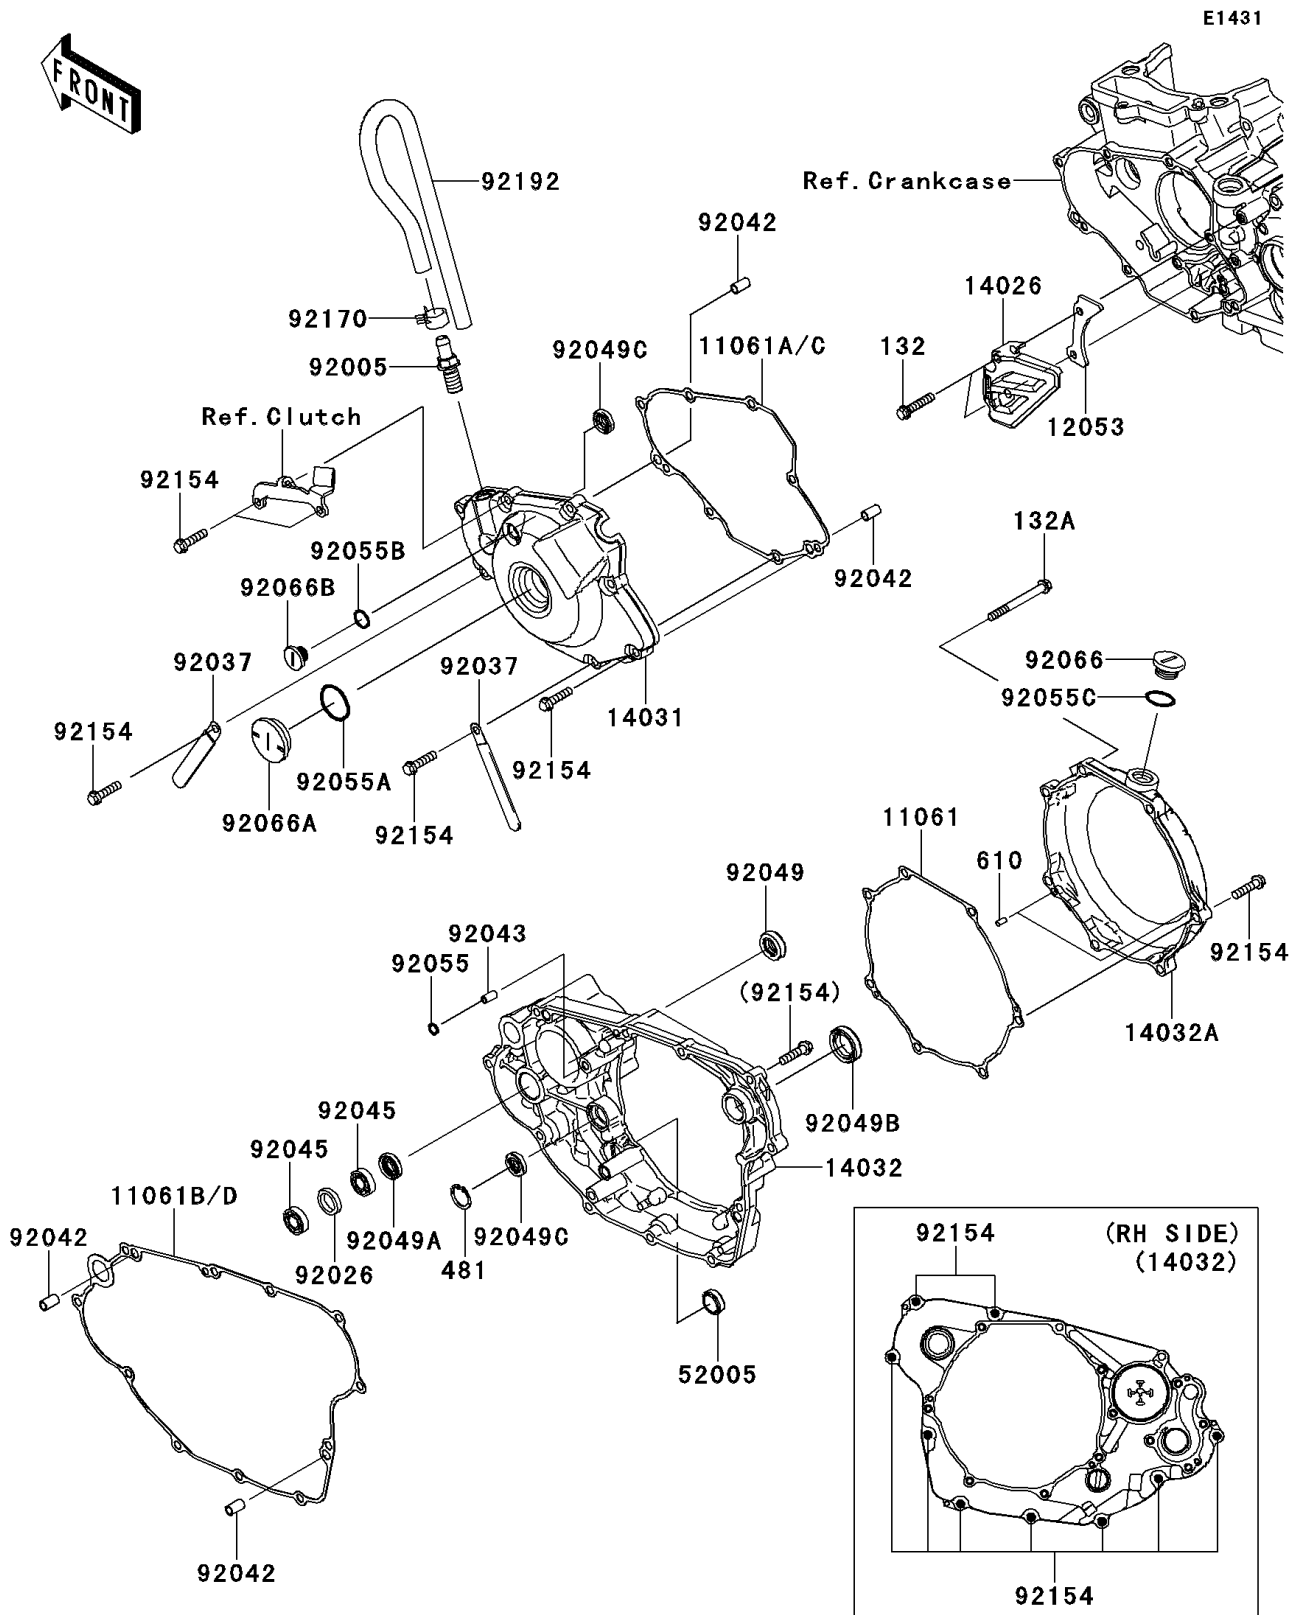

2014 KX™ 450F

PARTS DIAGRAM

Engine Cover(s)

2014 KX™ 450F

PARTS LIST

Engine Cover(s)

Kawasaki

Let the Good Times Roll®

ITEM NAME

PART NUMBER

QUANTITY
