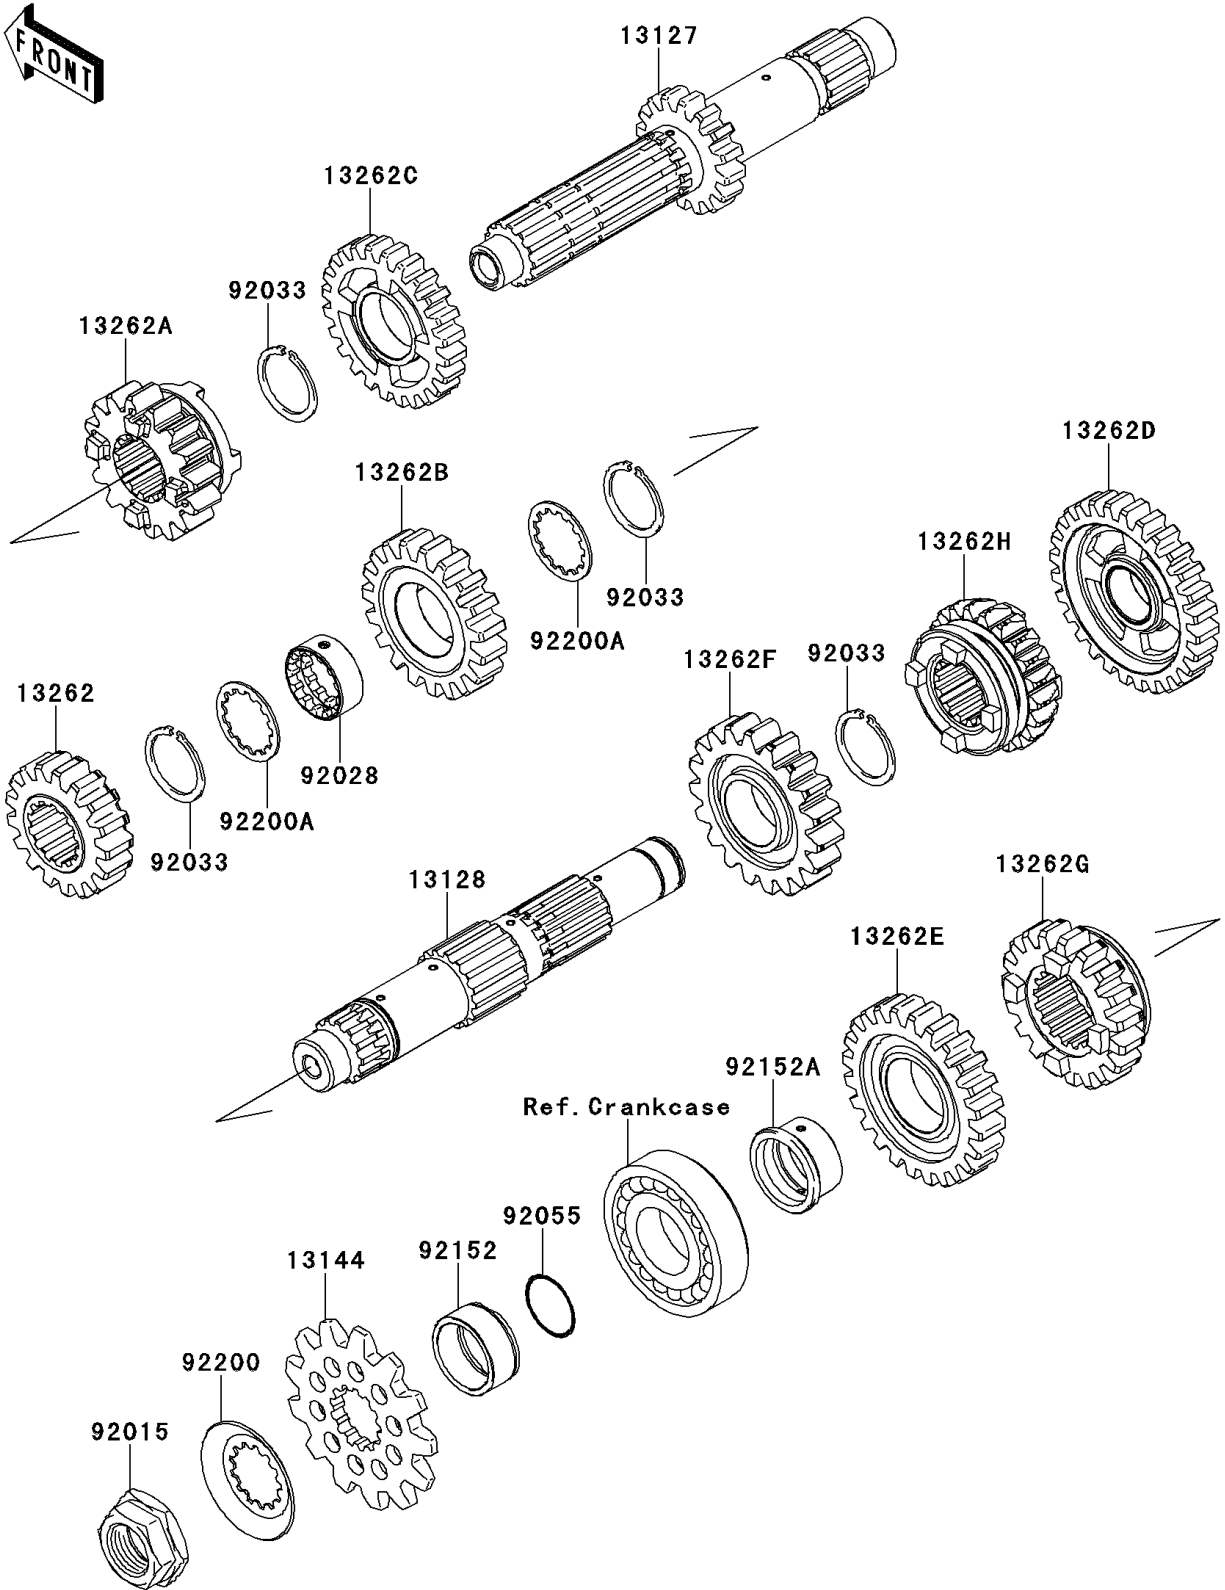

2014 KX™ 450F

PARTS DIAGRAM

Transmission

E1361

2014 KX™ 450F

PARTS LIST

Transmission

Kawasaki

Let the Good Times Roll®

ITEM NAME

PART NUMBER

QUANTITY
