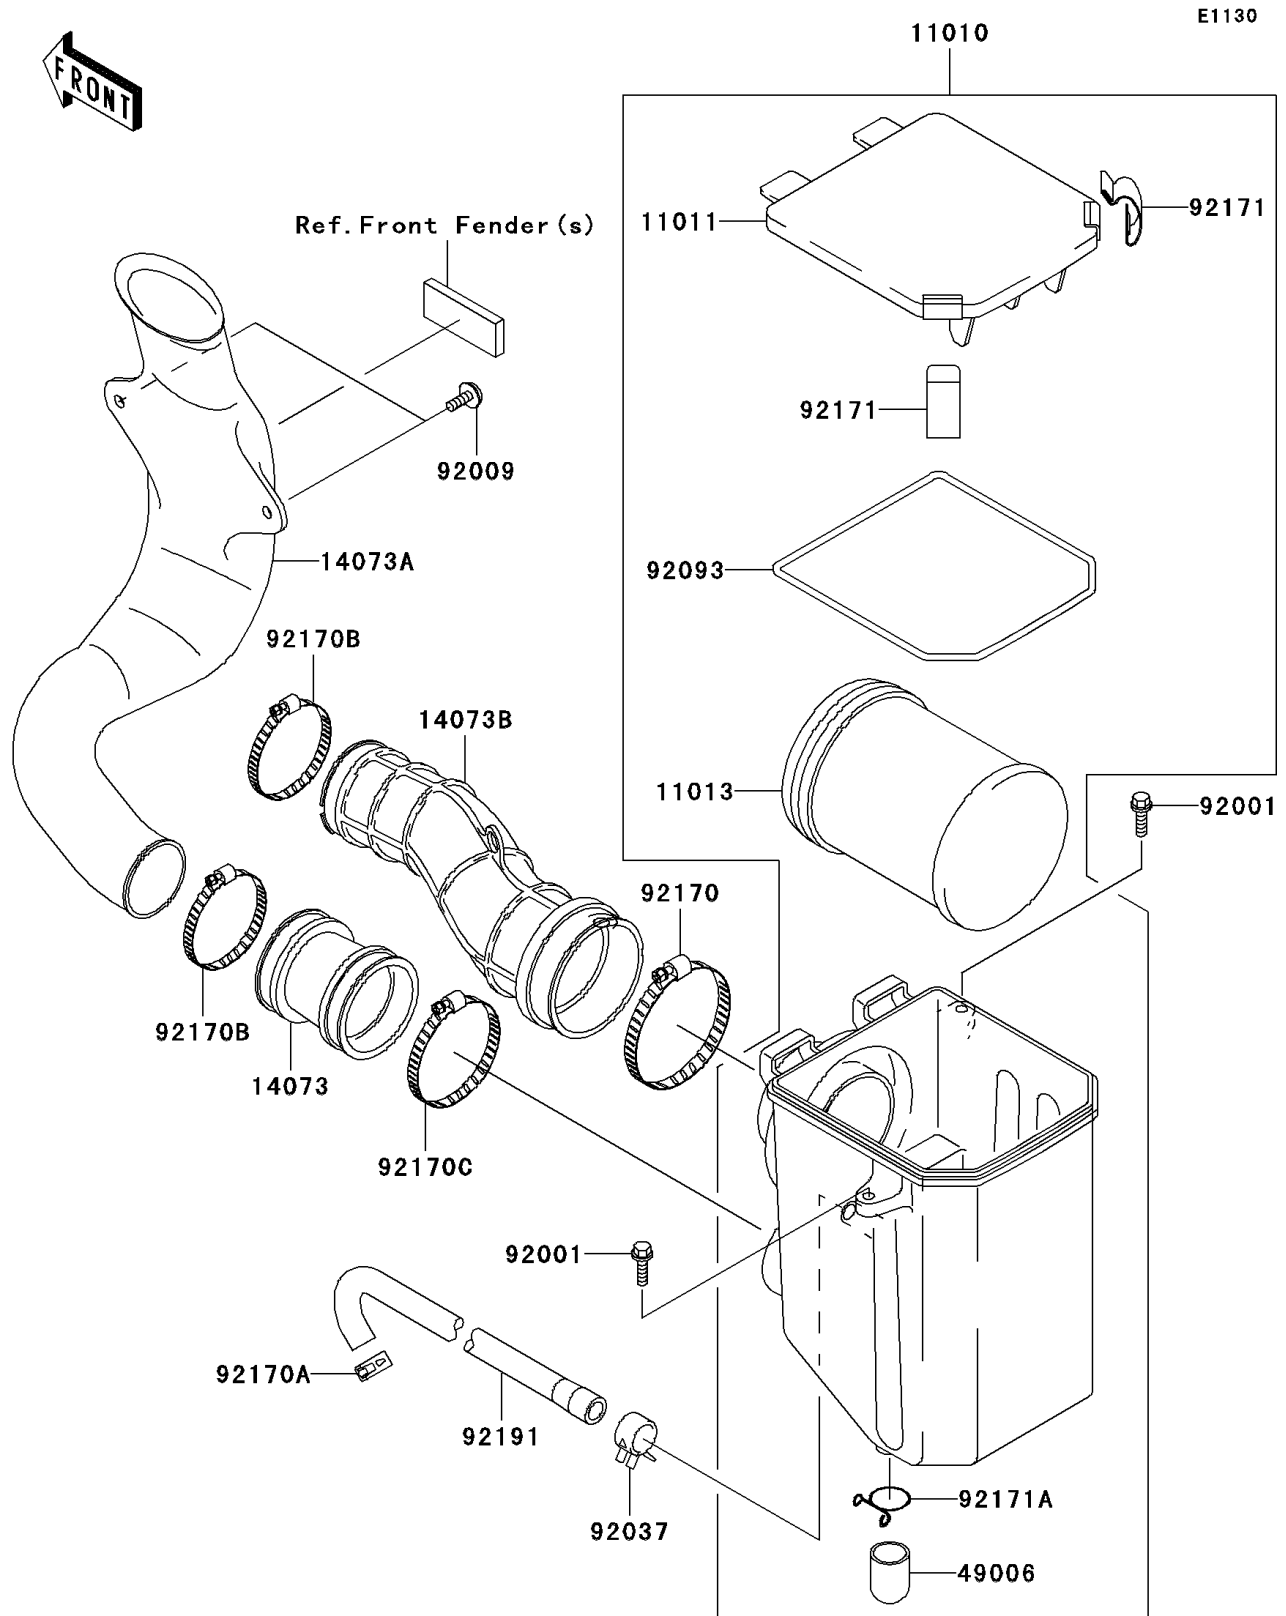

2010 Prairie® 360 4X4

PARTS DIAGRAM

Air Cleaner

2010 Prairie[®] 360 4X4

PARTS LIST

Air Cleaner

ITEM NAME

PART NUMBER

QUANTITY
