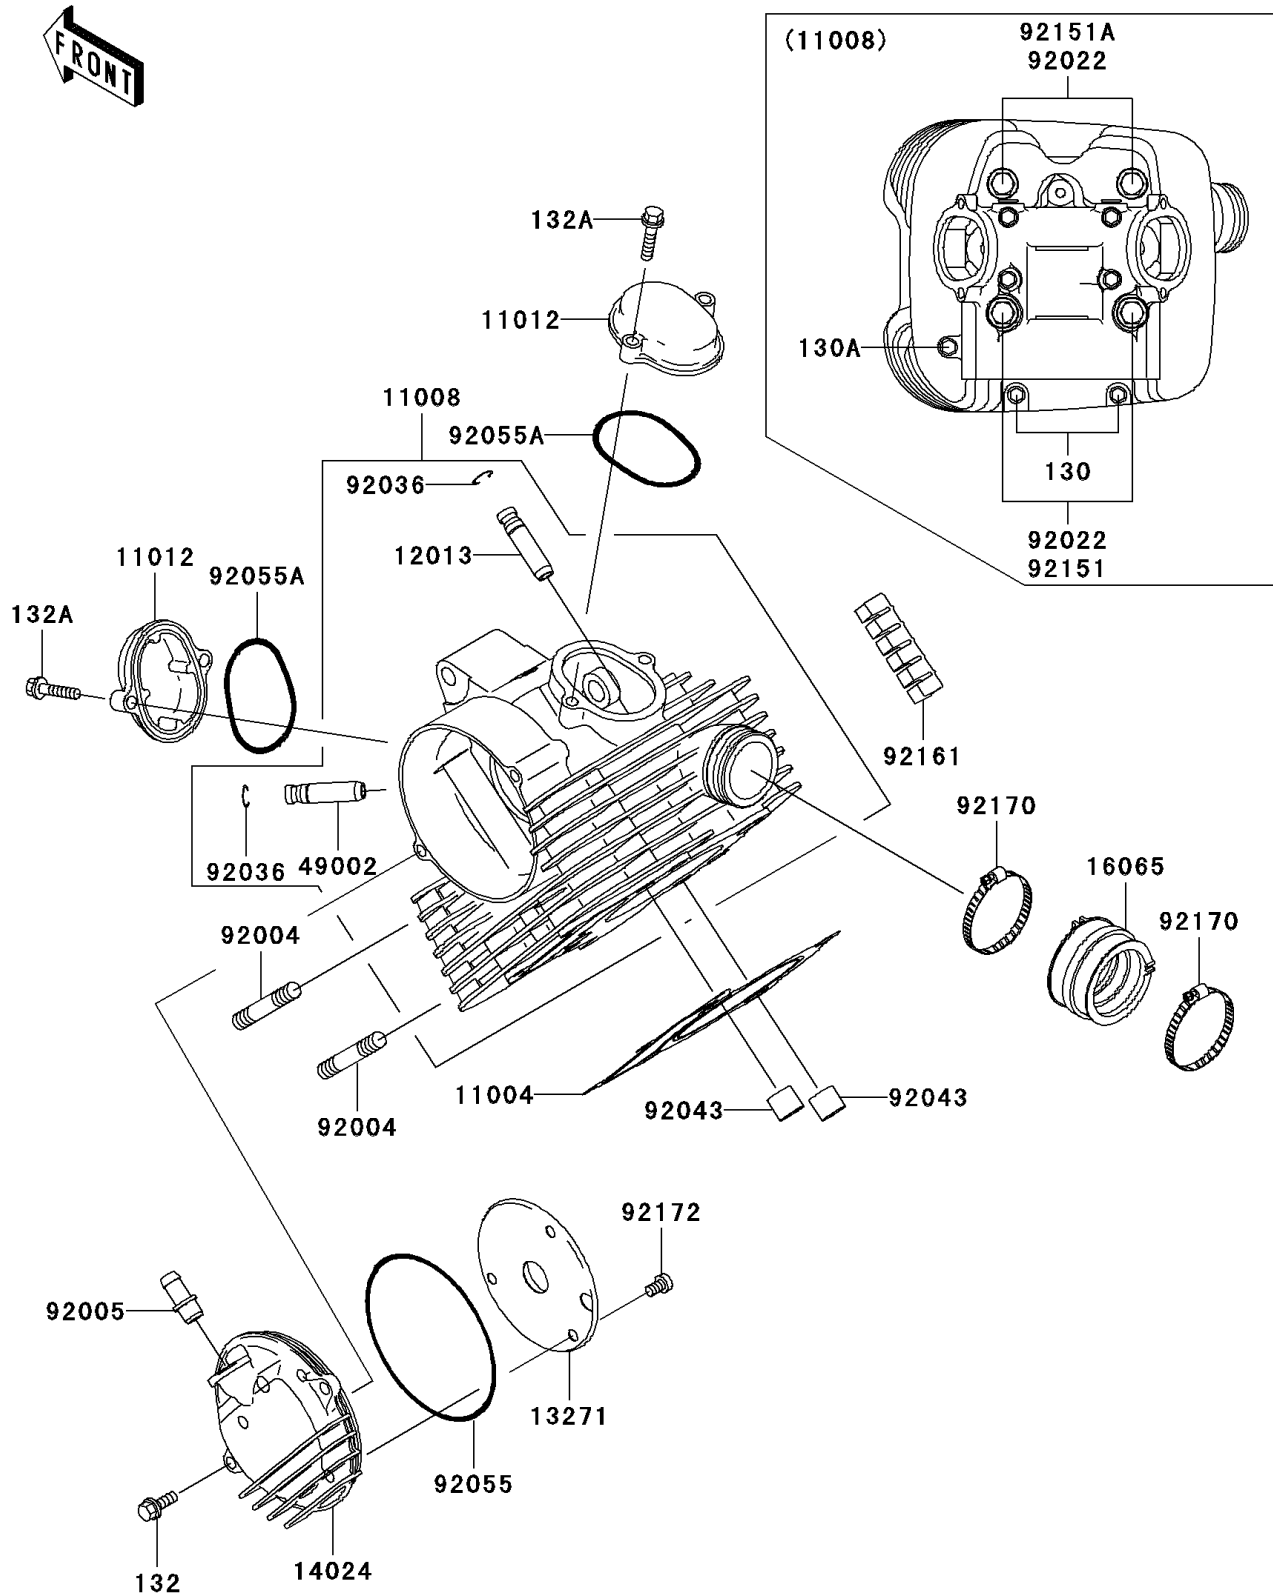

2010 Prairie® 360 4X4

PARTS DIAGRAM

Cylinder Head

E1111

2010 Prairie® 360 4X4

PARTS LIST

Cylinder Head

ITEM NAME

PART NUMBER

QUANTITY
