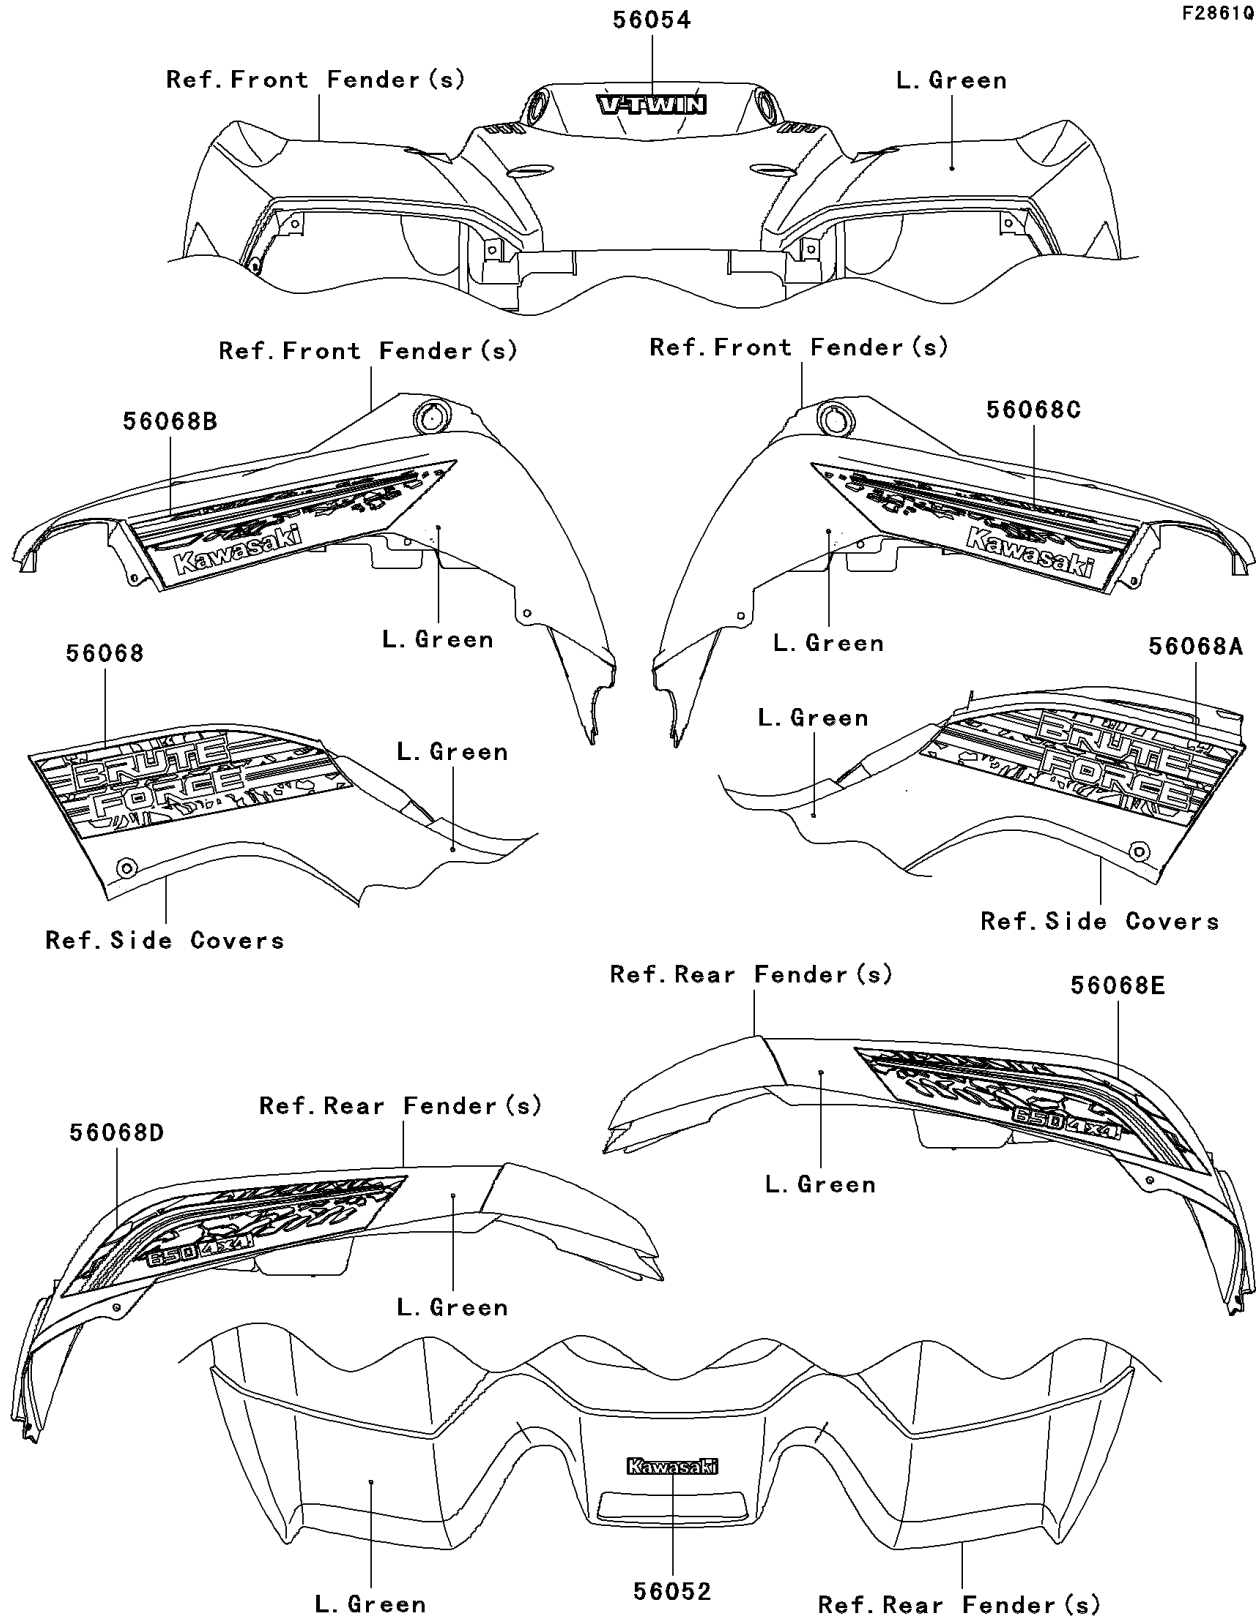

2010 Brute Force® 650 4x4

PARTS DIAGRAM Decals(L.Green)(DAF)

2010 Brute Force® 650 4x4

PARTS LIST

Decals(L.Green)(DAF)

ITEM NAME

PART NUMBER

QUANTITY
