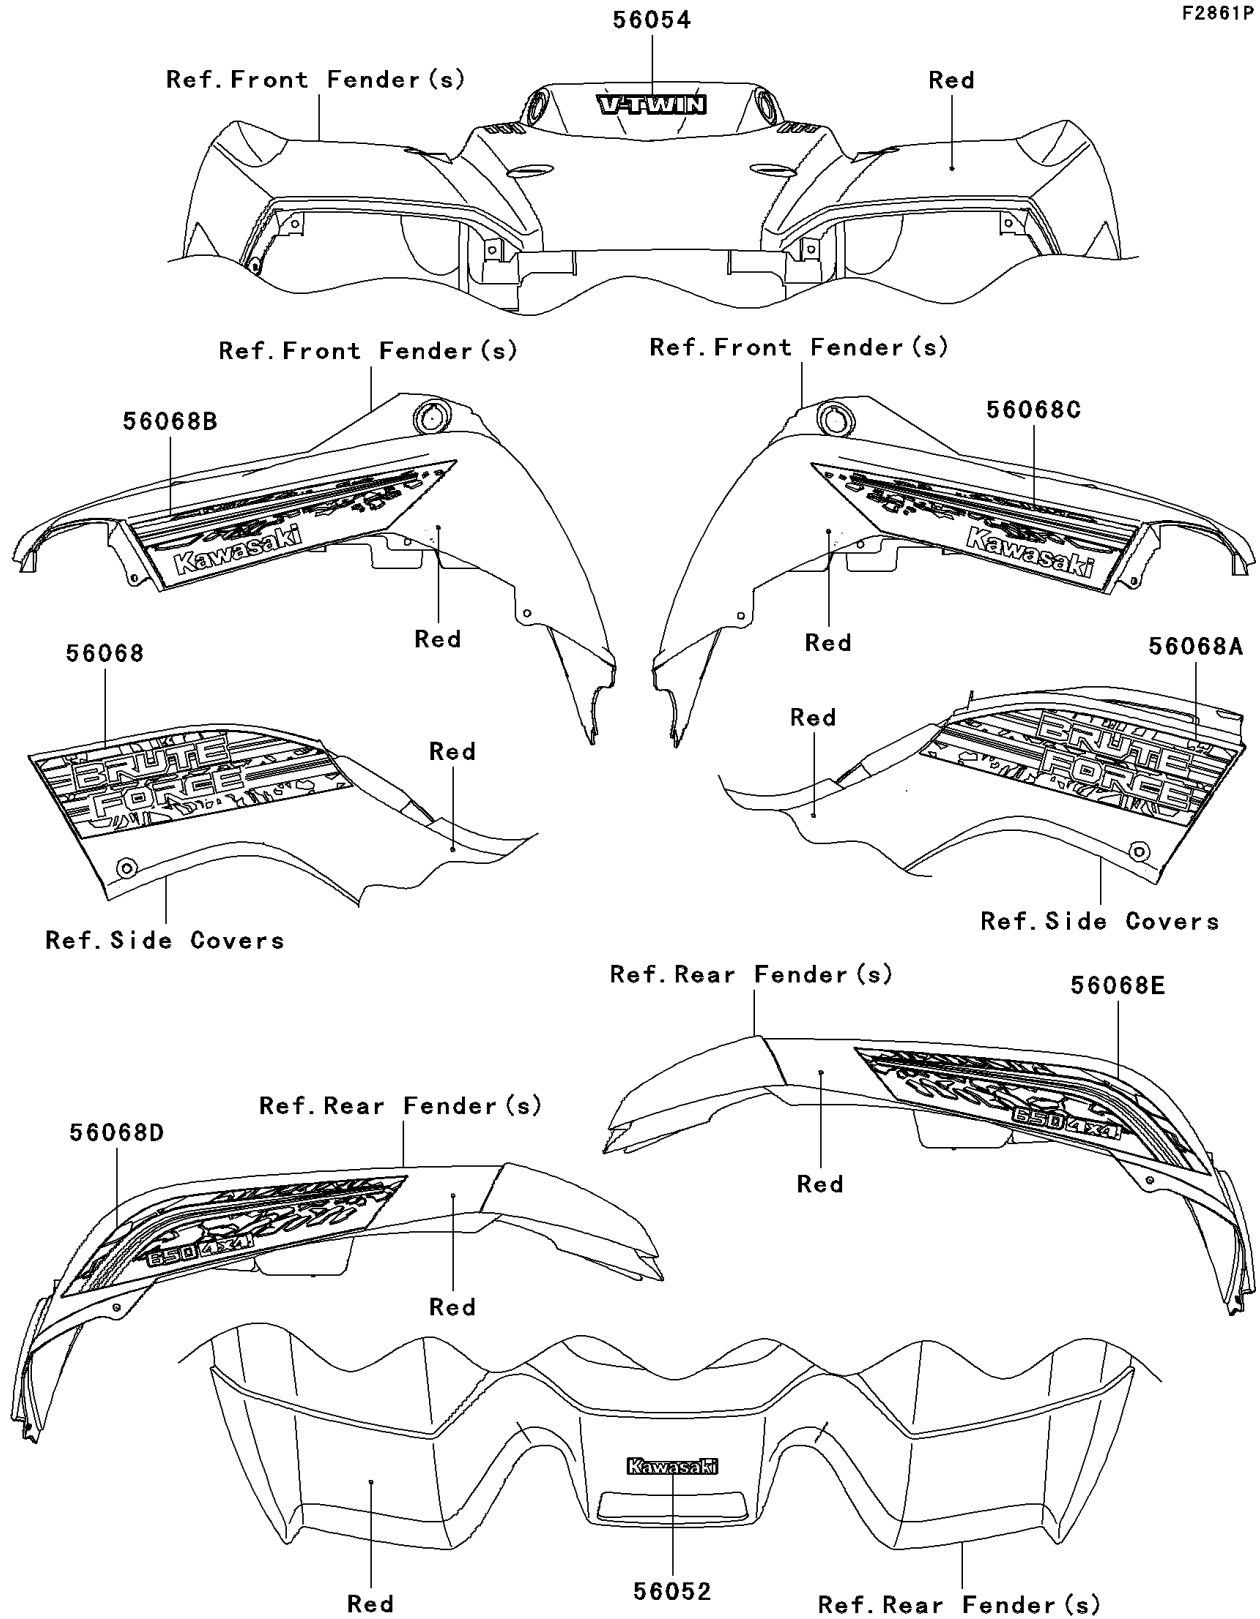

# 2010 Brute Force® 650 4x4

## PARTS DIAGRAM

# 2010 Brute Force<sup>®</sup> 650 4x4

## PARTS LIST

Decals(Red)(DAF)

ITEM NAME	PART NUMBER	QUANTITY
-----------	-------------	----------

---