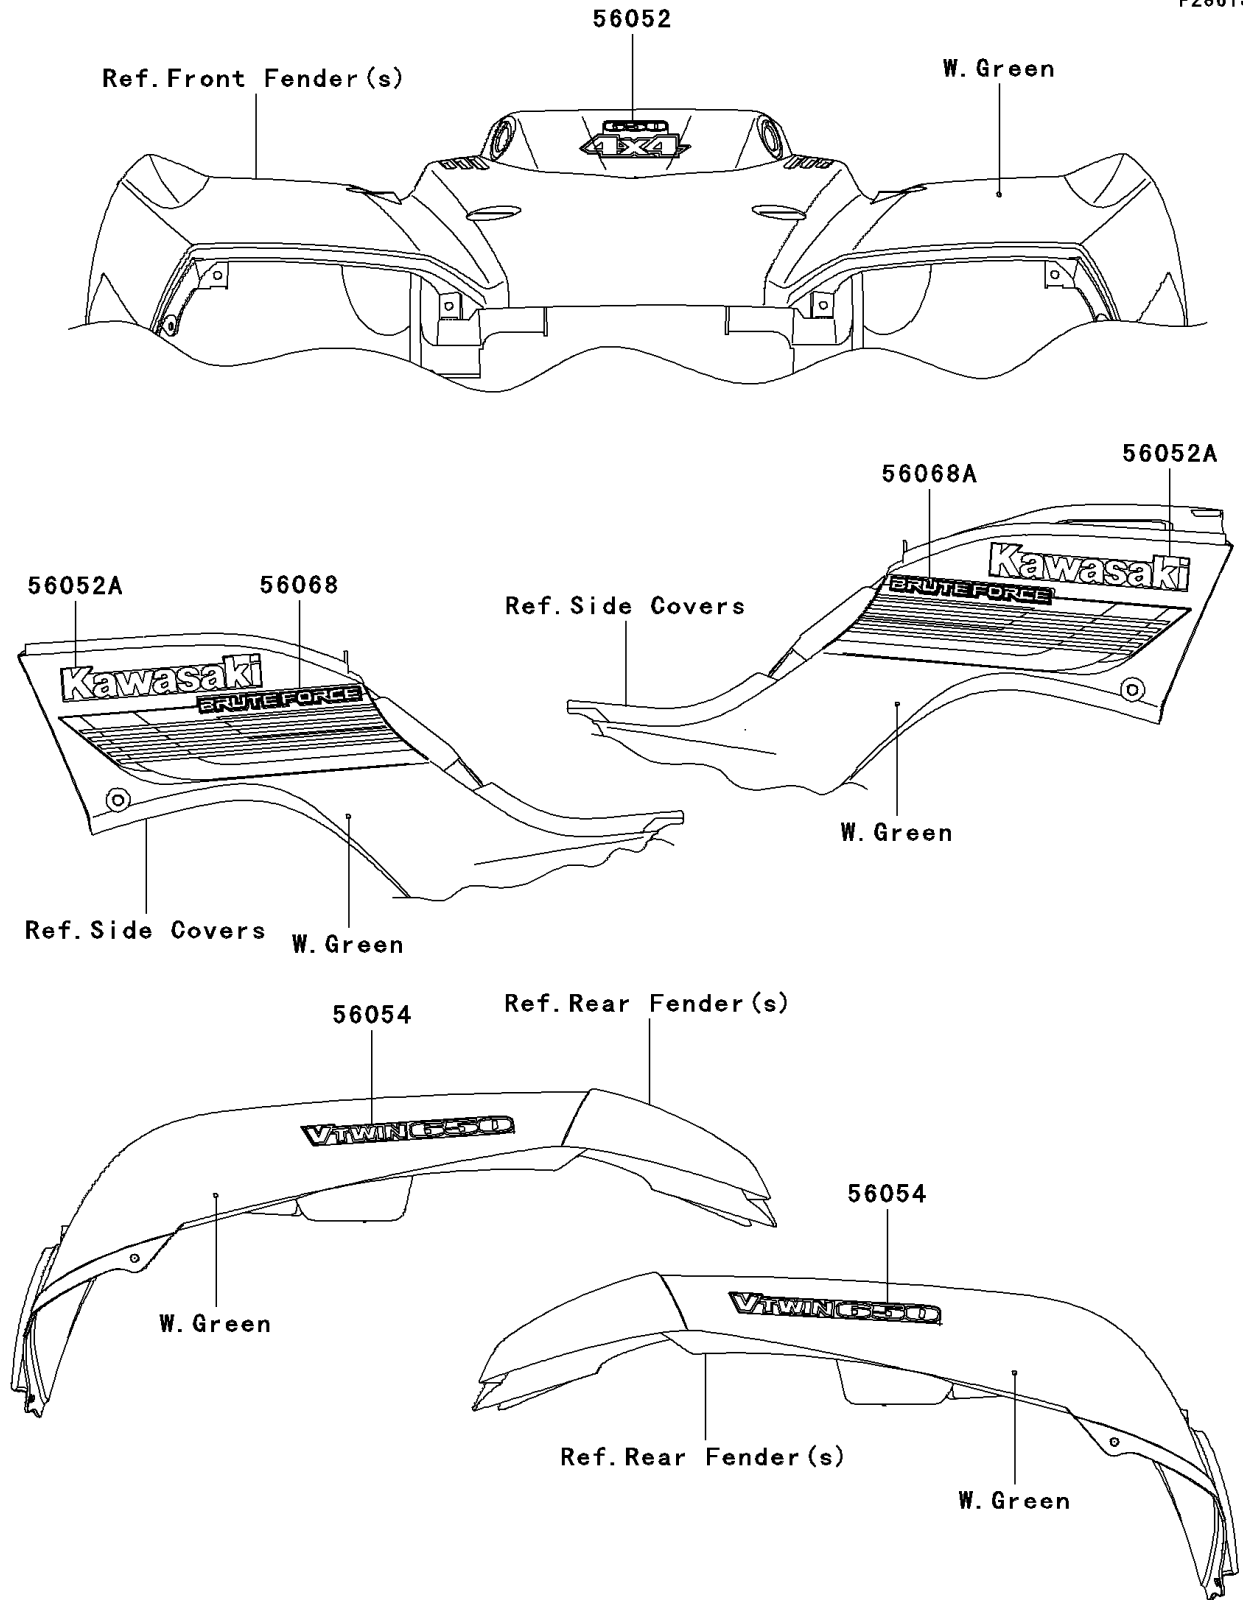

2008 Brute Force® 650 4x4

PARTS DIAGRAM

Decals(W.Green)(D8F)

F2861J

2008 Brute Force[®] 650 4x4

PARTS LIST

Decals(W.Green)(D8F)

ITEM NAME

PART NUMBER

QUANTITY
