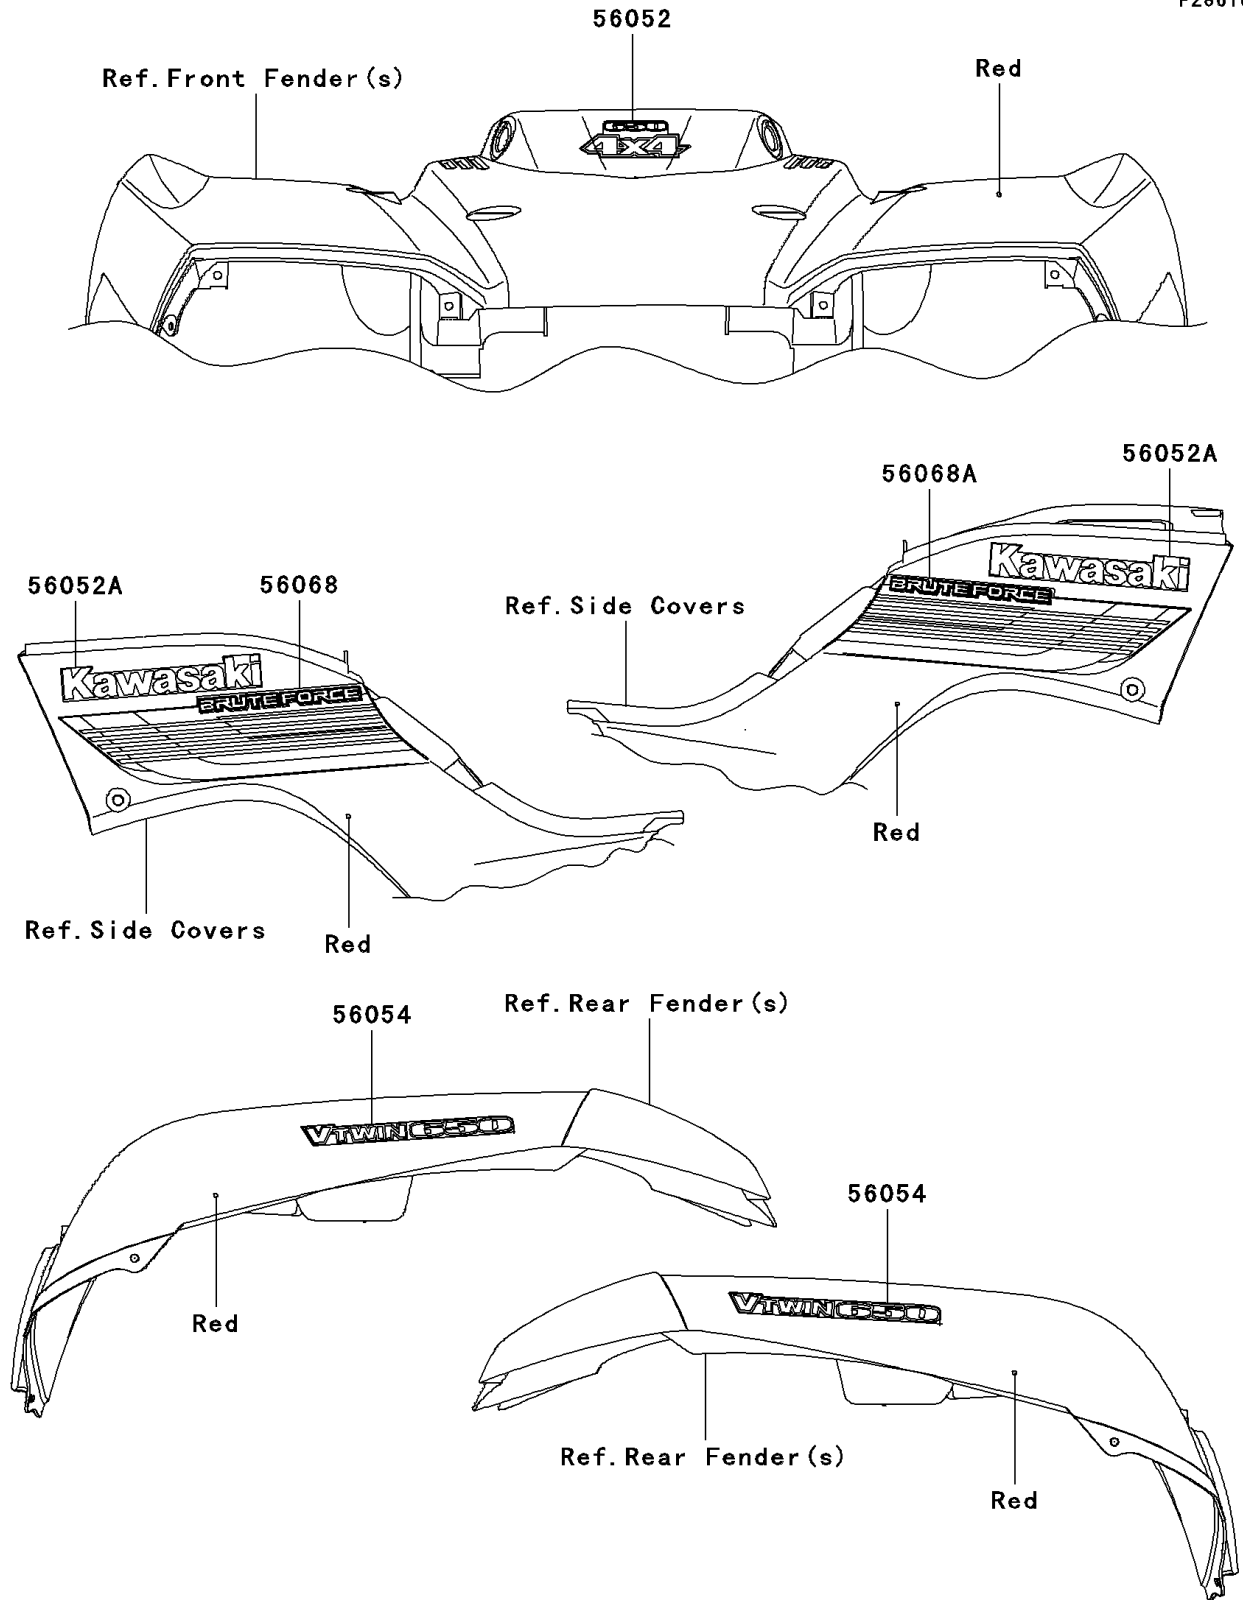

2008 Brute Force® 650 4x4

PARTS DIAGRAM

Decals(Red)(D8F)

F2861G

2008 Brute Force® 650 4x4

PARTS LIST

Decals(Red)(D8F)

ITEM NAME

PART NUMBER

QUANTITY
