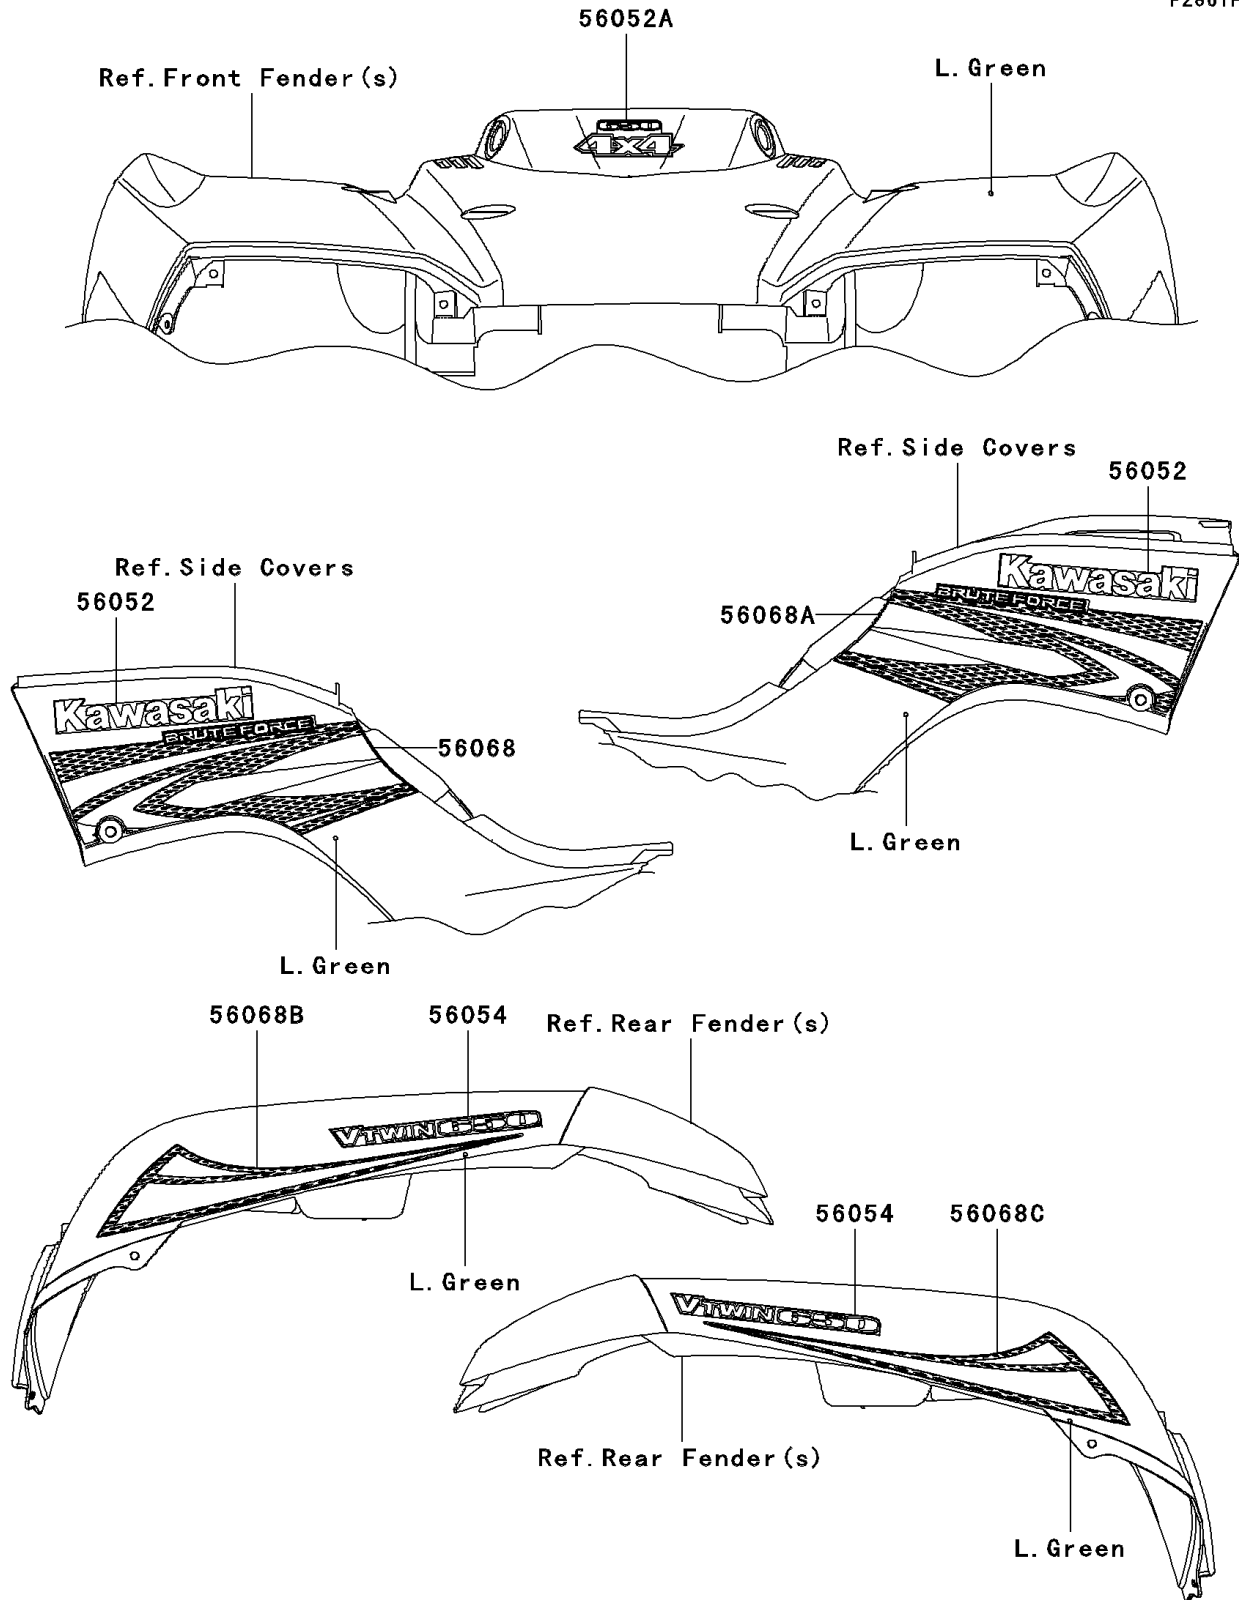

2008 Brute Force® 650 4x4

PARTS DIAGRAM

Decals(L.Green)(D8F)

F2861F

2008 Brute Force® 650 4x4

PARTS LIST

Decals(L.Green)(D8F)

ITEM NAME

PART NUMBER

QUANTITY
