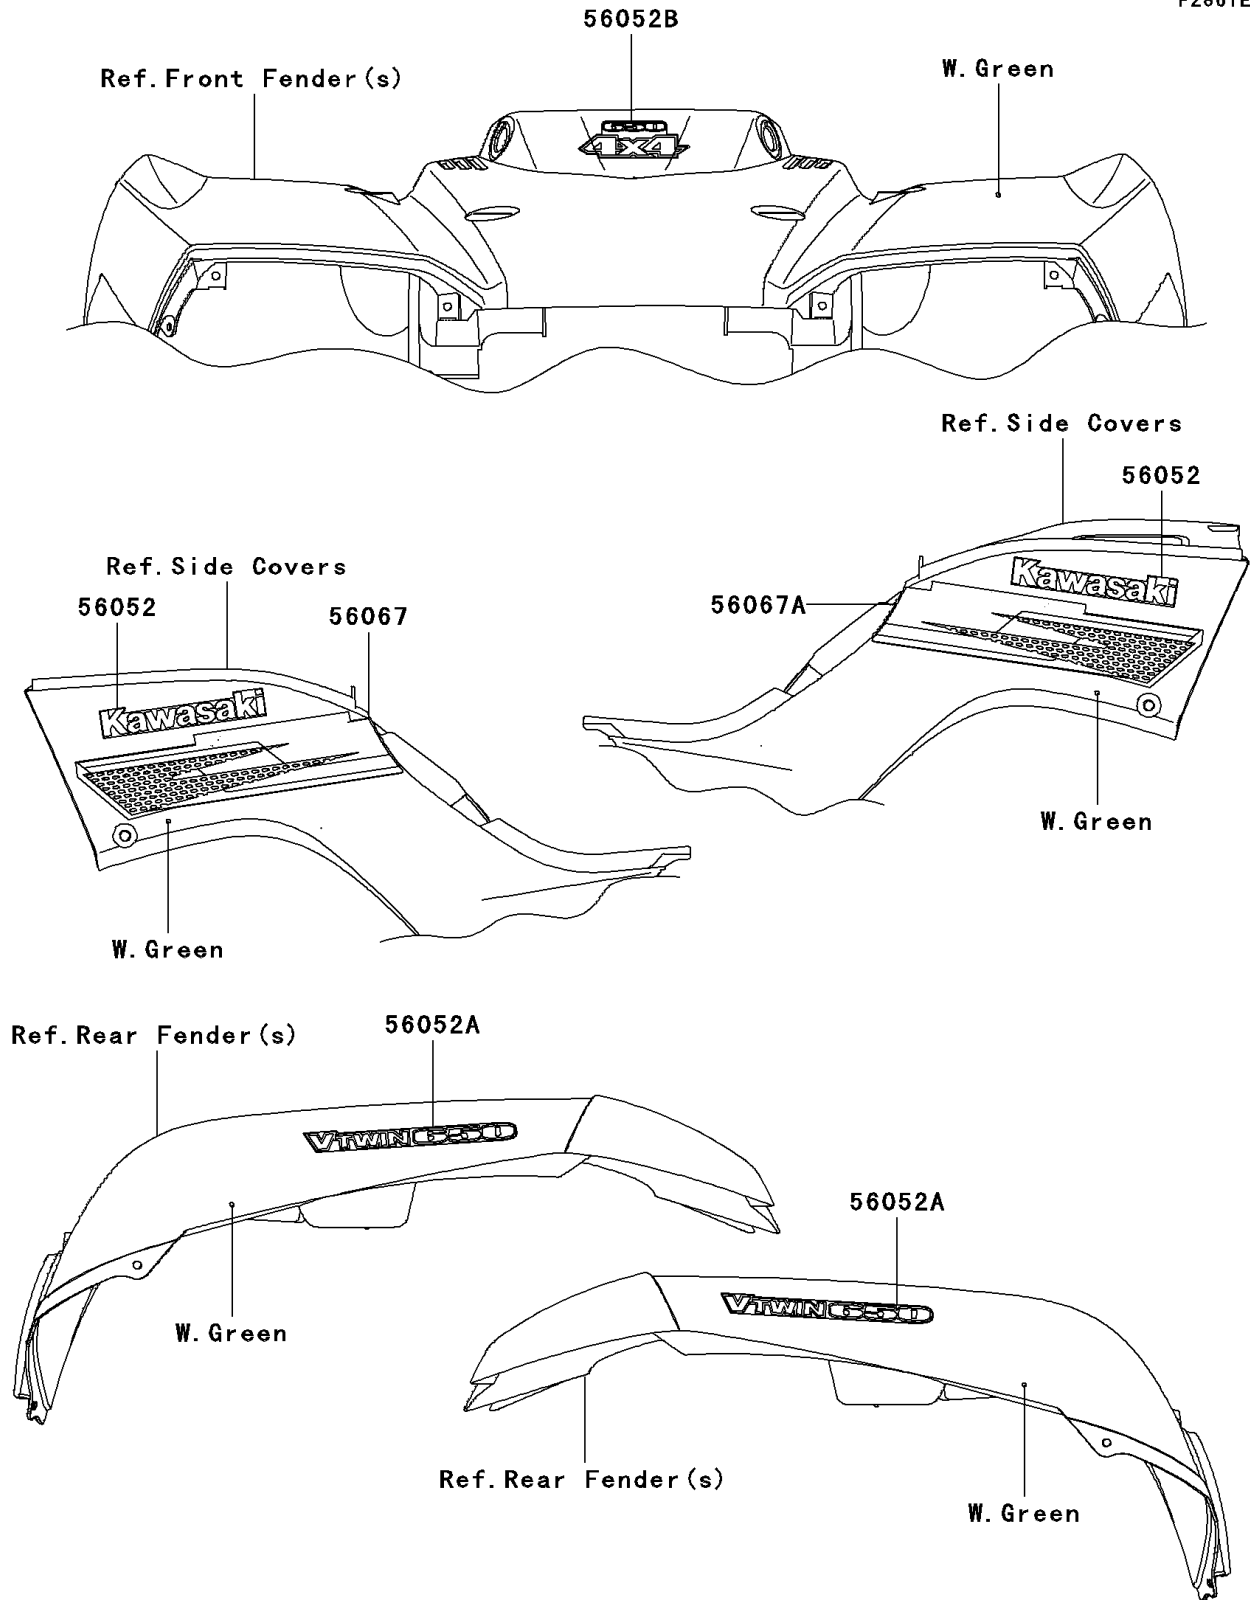

2007 Brute Force 650 4x4

PARTS DIAGRAM

Decals(W.Green)(D7F)

F2861E

2007 Brute Force 650 4x4

PARTS LIST

Decals(W.Green)(D7F)

ITEM NAME

PART NUMBER

QUANTITY
