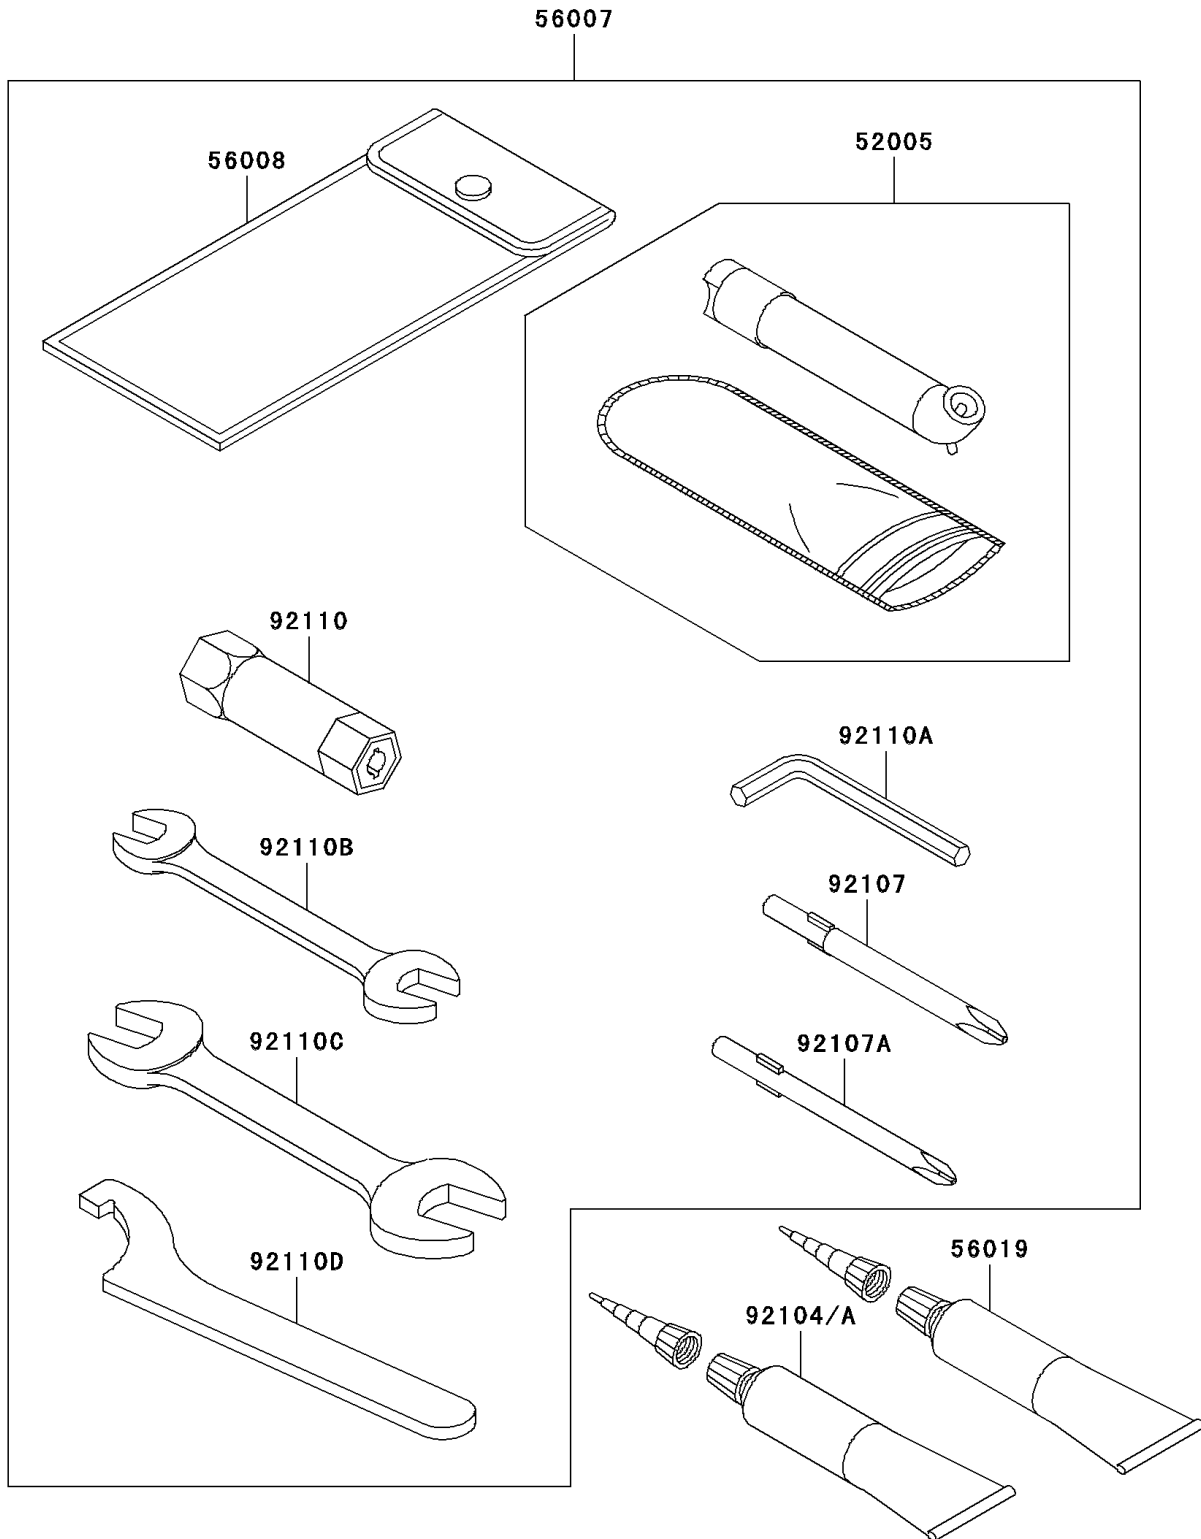

2008 Brute Force® 650 4x4

PARTS DIAGRAM

Owner's Tools

F2810

2008 Brute Force[®] 650 4x4

PARTS LIST Owner's Tools

ITEM NAME

PART NUMBER

QUANTITY
