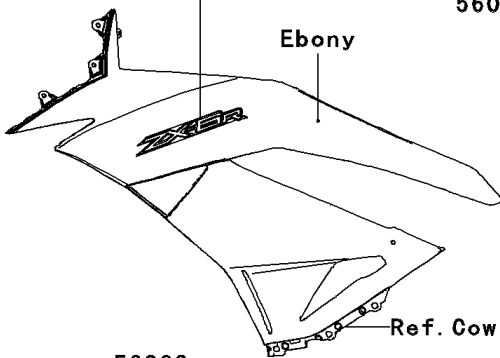

Ref. Fuel Tank

56054A

56054B/C

Ebony