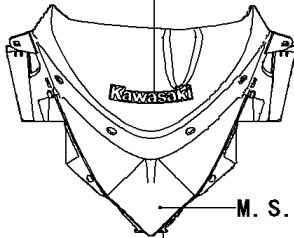

2012 NINJA[®] ZX[™]-6R

PARTS DIAGRAM

Decals(Black)

F2861A

56054

M. S. Black

Ref. Cowling

Ref. Side Covers