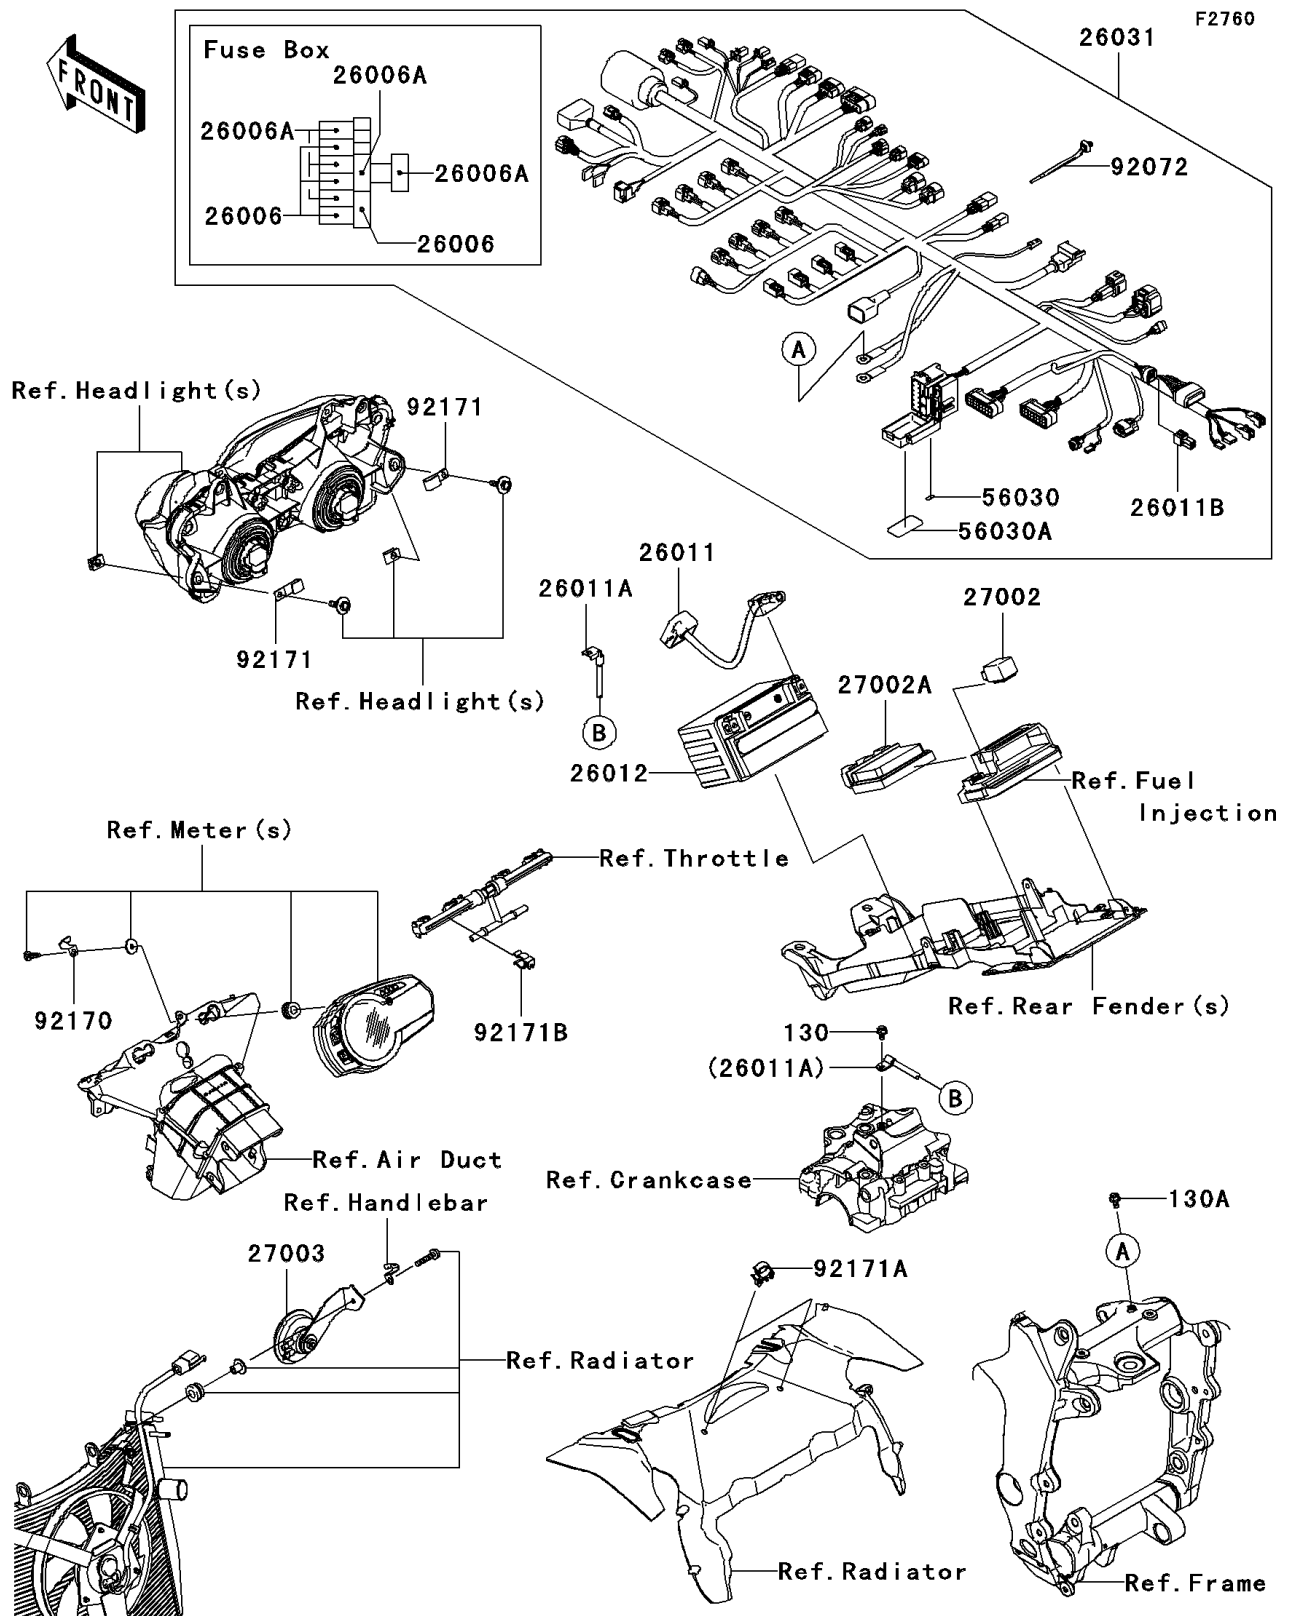

2012 NINJA[®] ZX[™]-6R

PARTS DIAGRAM

Chassis Electrical Equipment

2012 NINJA® ZX™-6R

PARTS LIST

Chassis Electrical Equipment

ITEM NAME

PART NUMBER

QUANTITY
