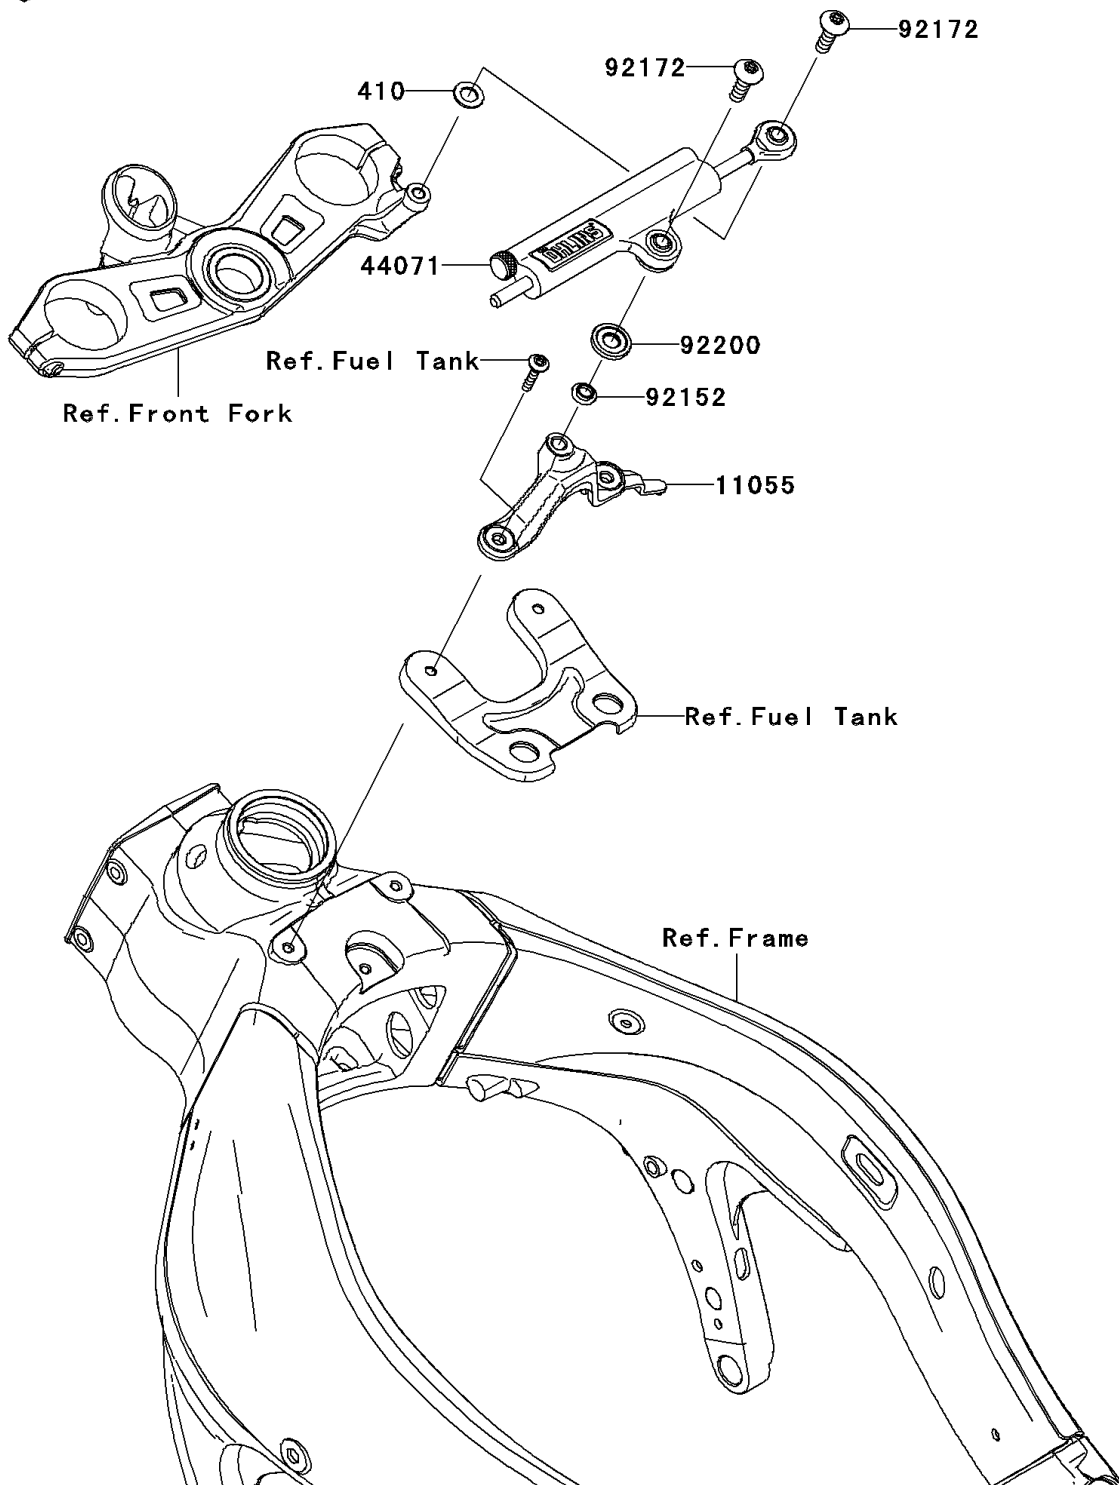

2012 NINJA[®] ZX[™]-6R

PARTS DIAGRAM

Steering Damper

F2313

2012 NINJA[®] ZX[™]-6R

PARTS LIST

Steering Damper

ITEM NAME	PART NUMBER	QUANTITY
WASHER-PLAIN-SMALL,8MM (Ref # 410)	410AA0800	1
BRACKET,STEERING DAMPER (Ref # 11055)	11055-1147	1
DAMPER-ASSY,STEERING (Ref # 44071)	44071-0673	1
COLLAR,L=3.3 (Ref # 92152)	92152-0834	1
SCREW,8X26 (Ref # 92172)	92172-0269	2
WASHER (Ref # 92200)	92200-0293	1