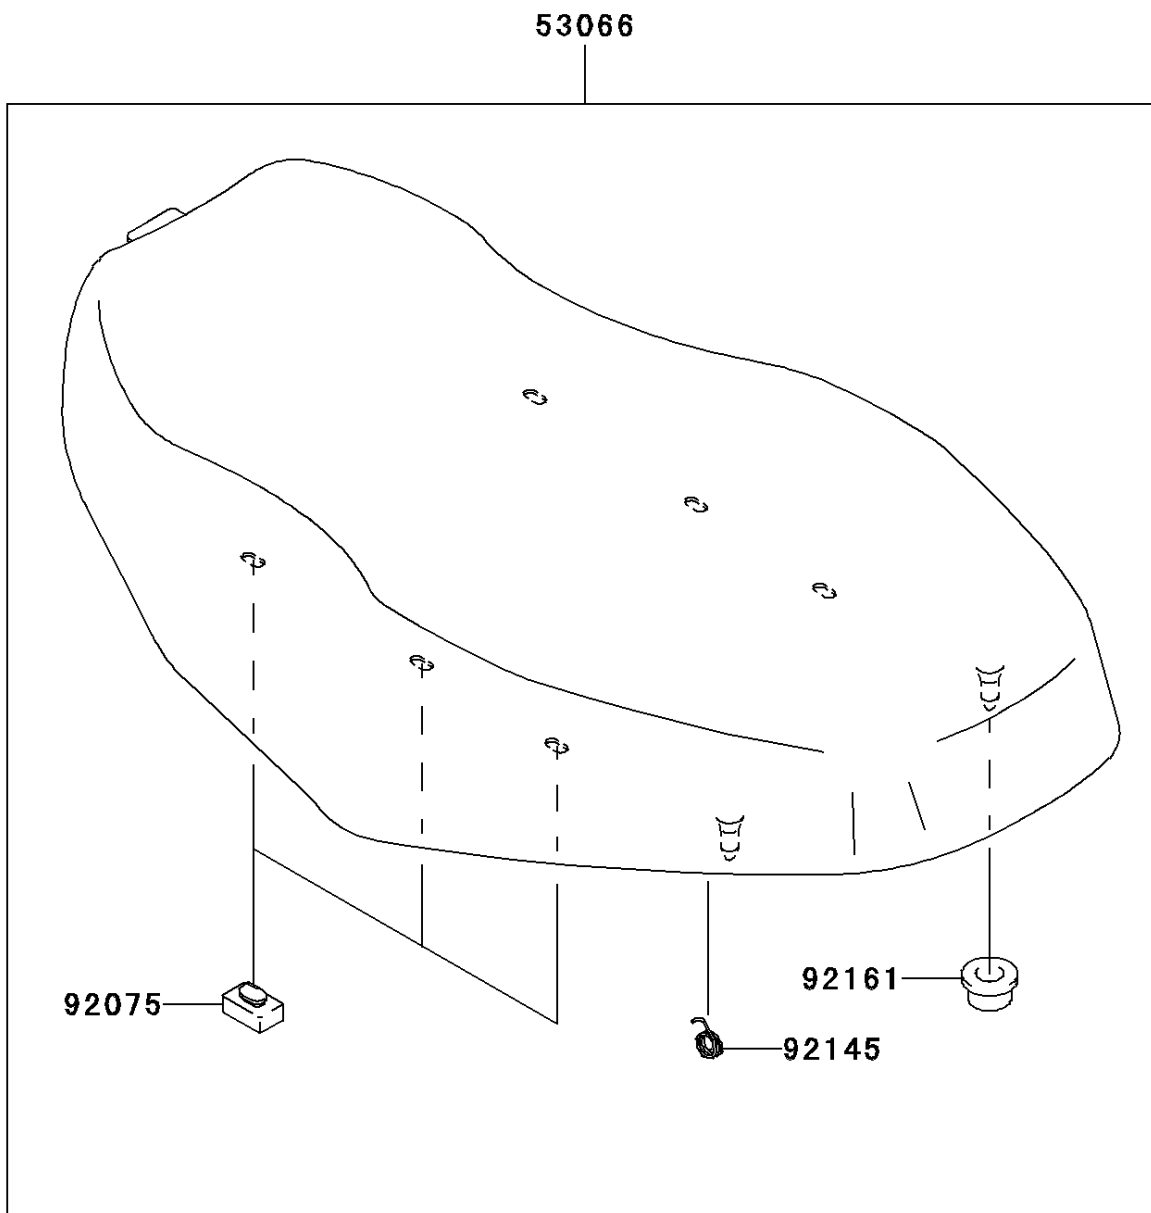

2008 Brute Force® 650 4x4

PARTS DIAGRAM

Seat

F2510

2008 Brute Force® 650 4x4

PARTS LIST

Seat

ITEM NAME

PART NUMBER

QUANTITY
