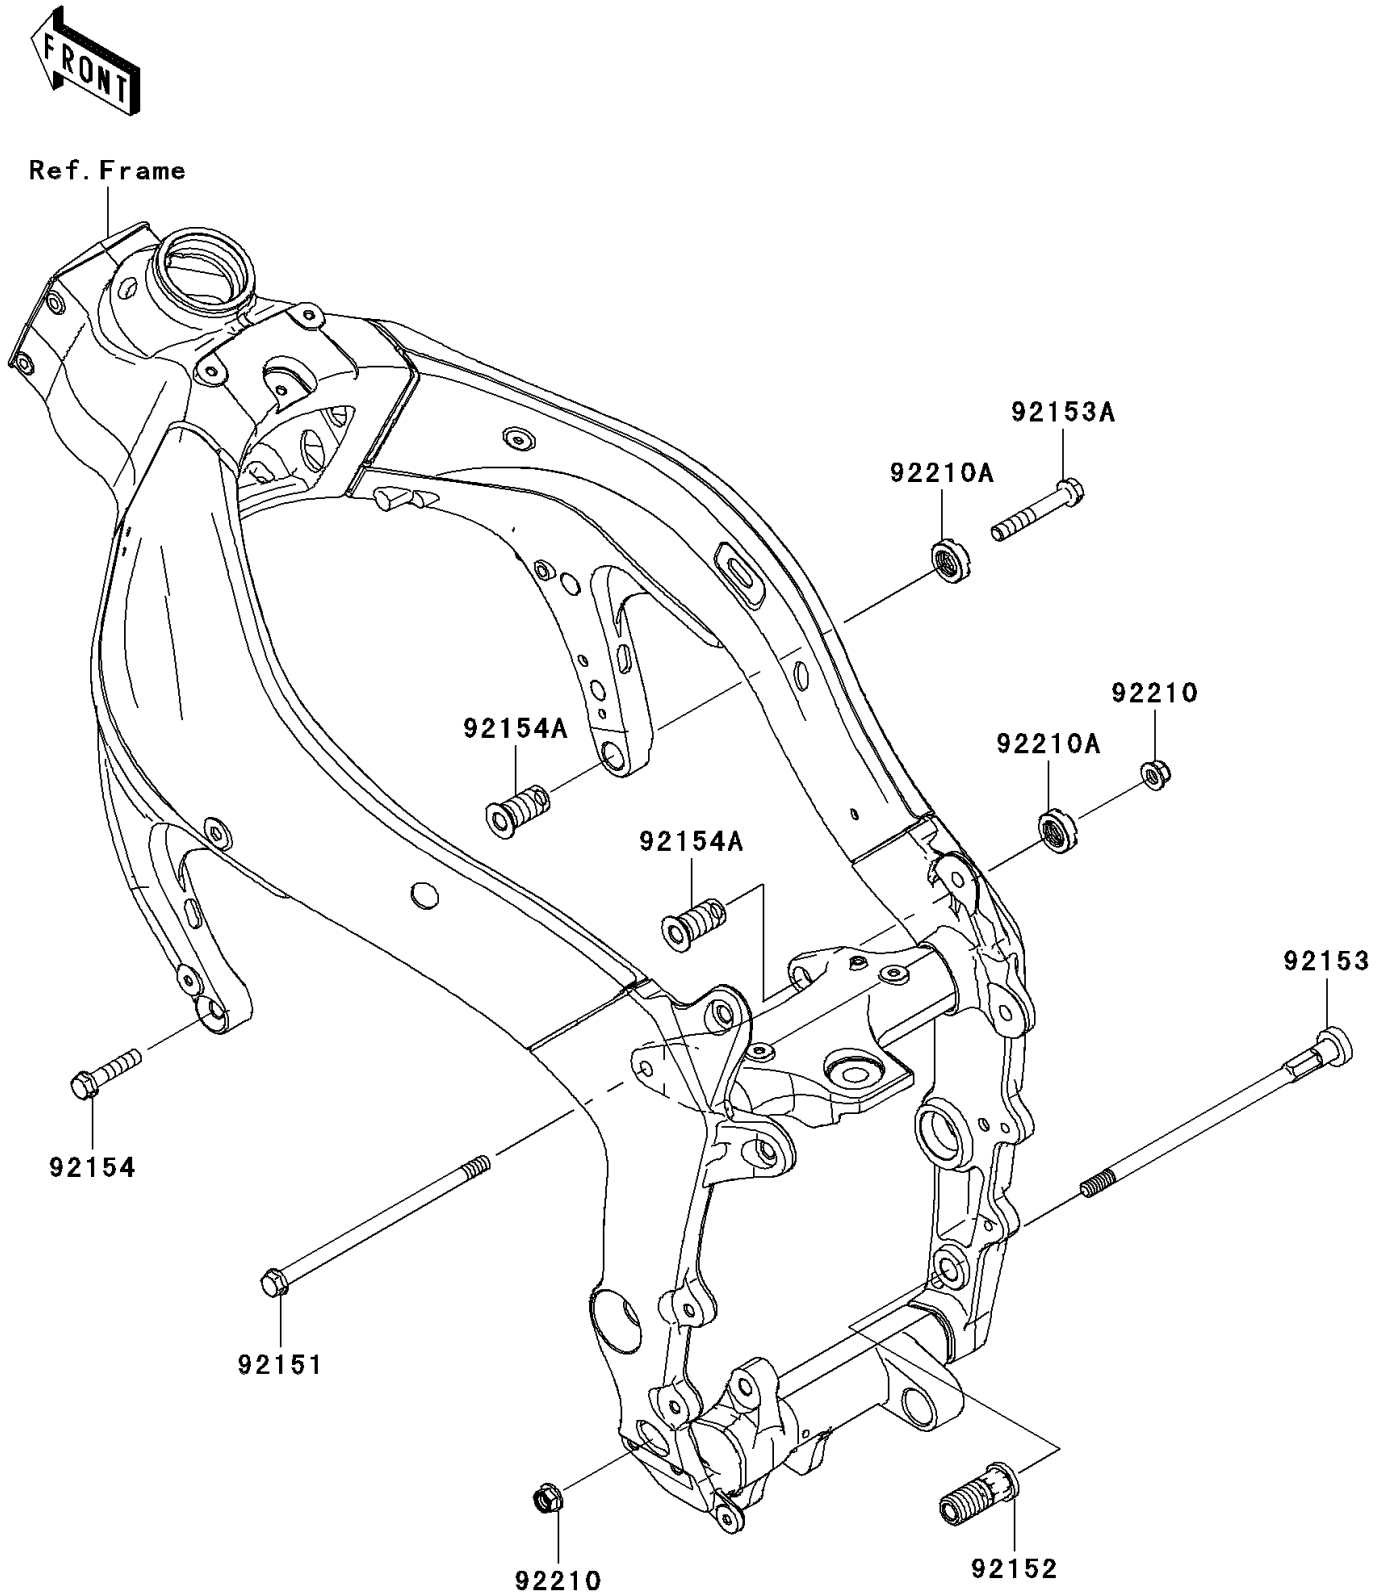

2012 NINJA[®] ZX[™]-6R

PARTS DIAGRAM

Engine Mount

F2122

2012 NINJA[®] ZX[™]-6R

PARTS LIST

Engine Mount

ITEM NAME

PART NUMBER

QUANTITY
