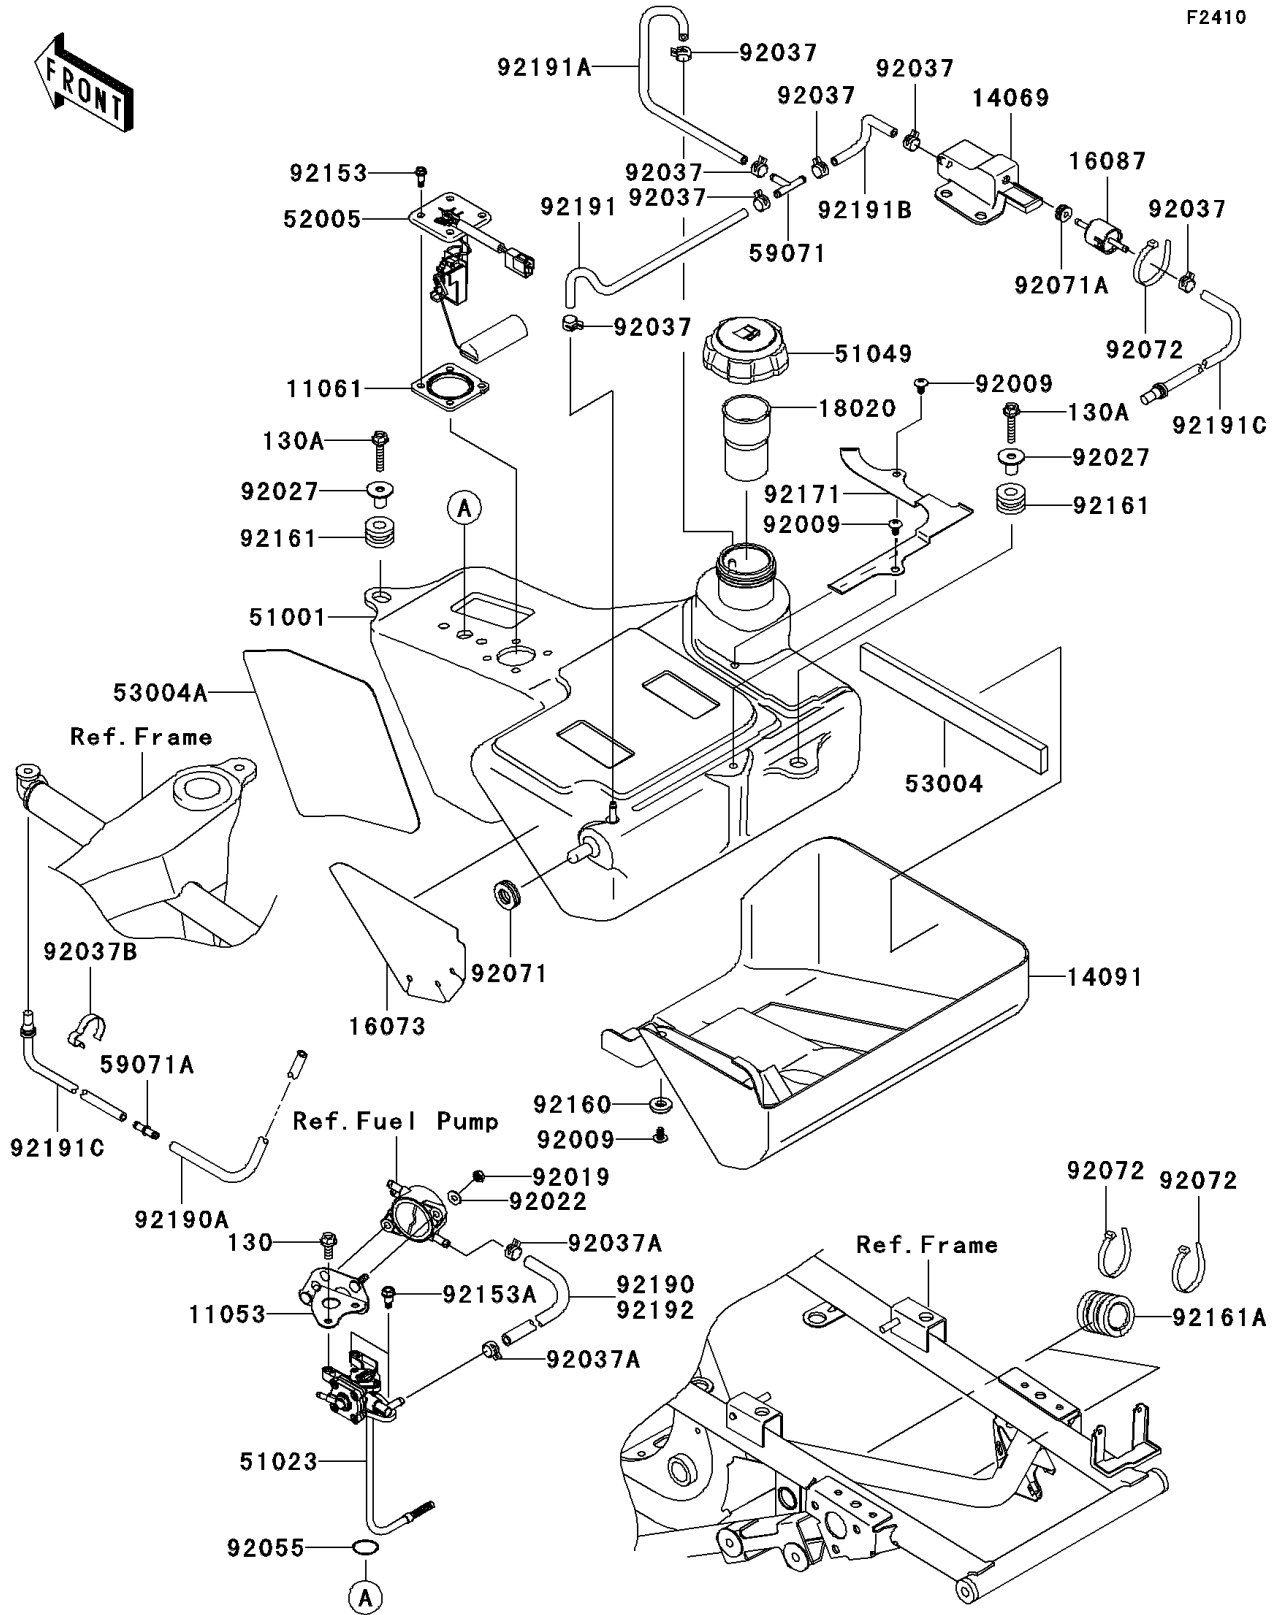

2006 Brute Force 650 4x4

PARTS DIAGRAM

Fuel Tank

2006 Brute Force 650 4x4

PARTS LIST

Fuel Tank

ITEM NAME

PART NUMBER

QUANTITY
