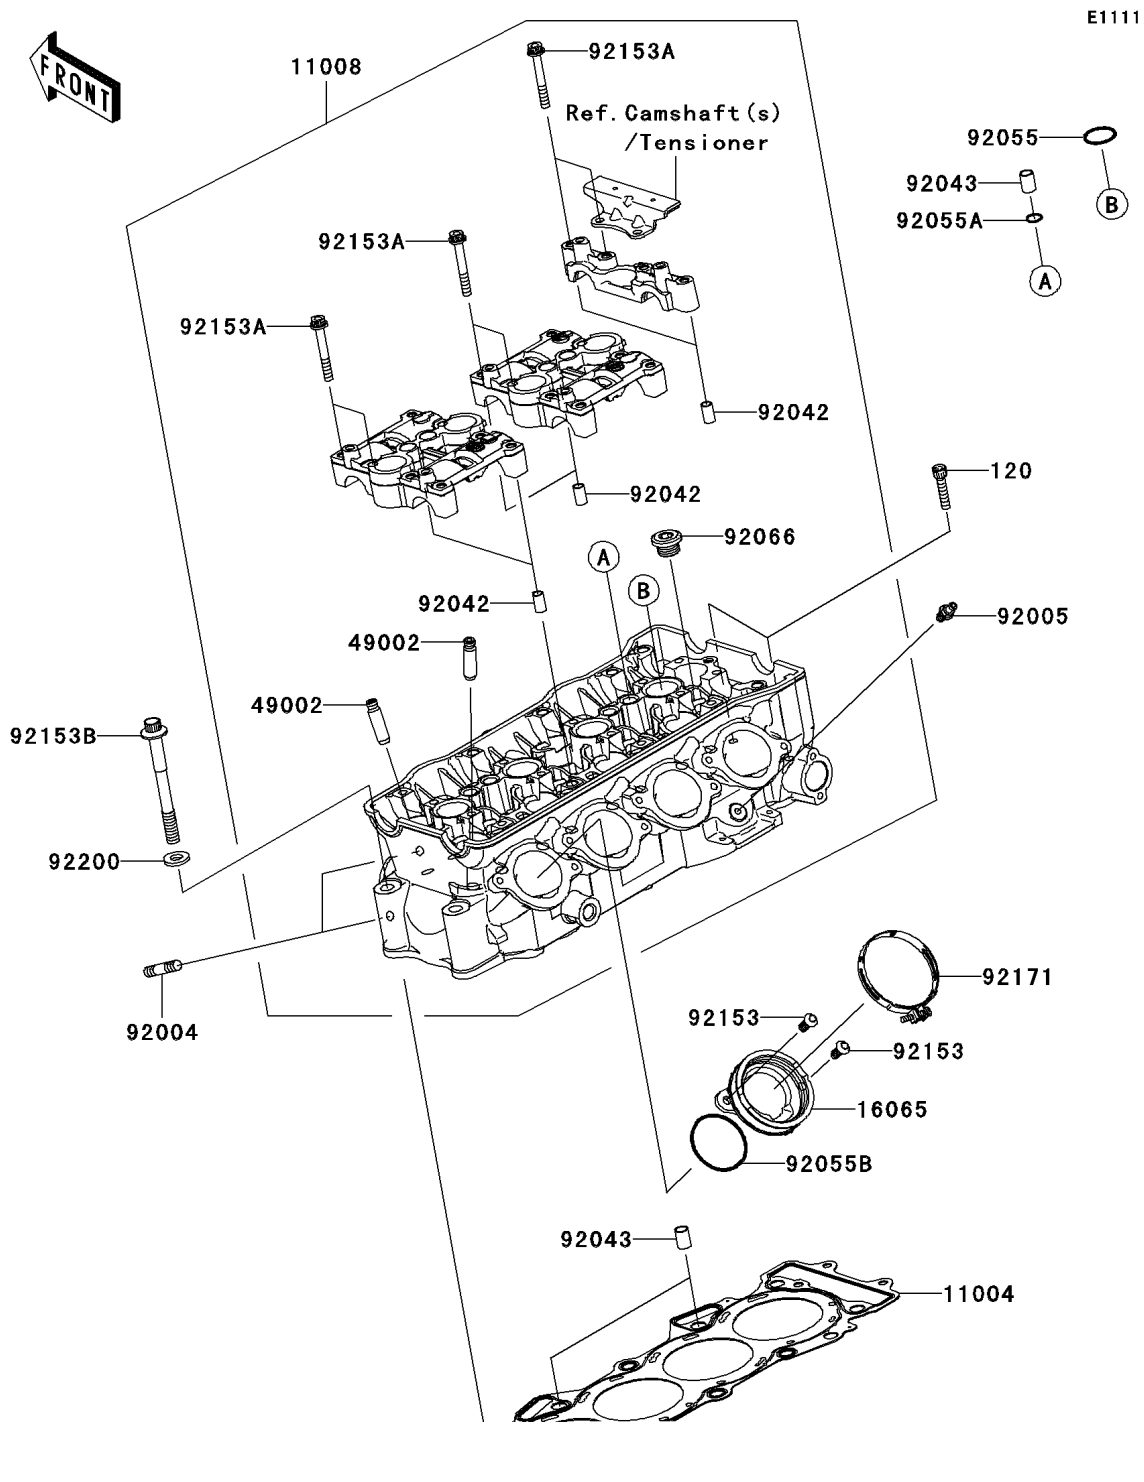

2012 NINJA[®] ZX[™]-6R

PARTS DIAGRAM

Cylinder Head

2012 NINJA® ZX™-6R

PARTS LIST

Cylinder Head

ITEM NAME

PART NUMBER

QUANTITY
