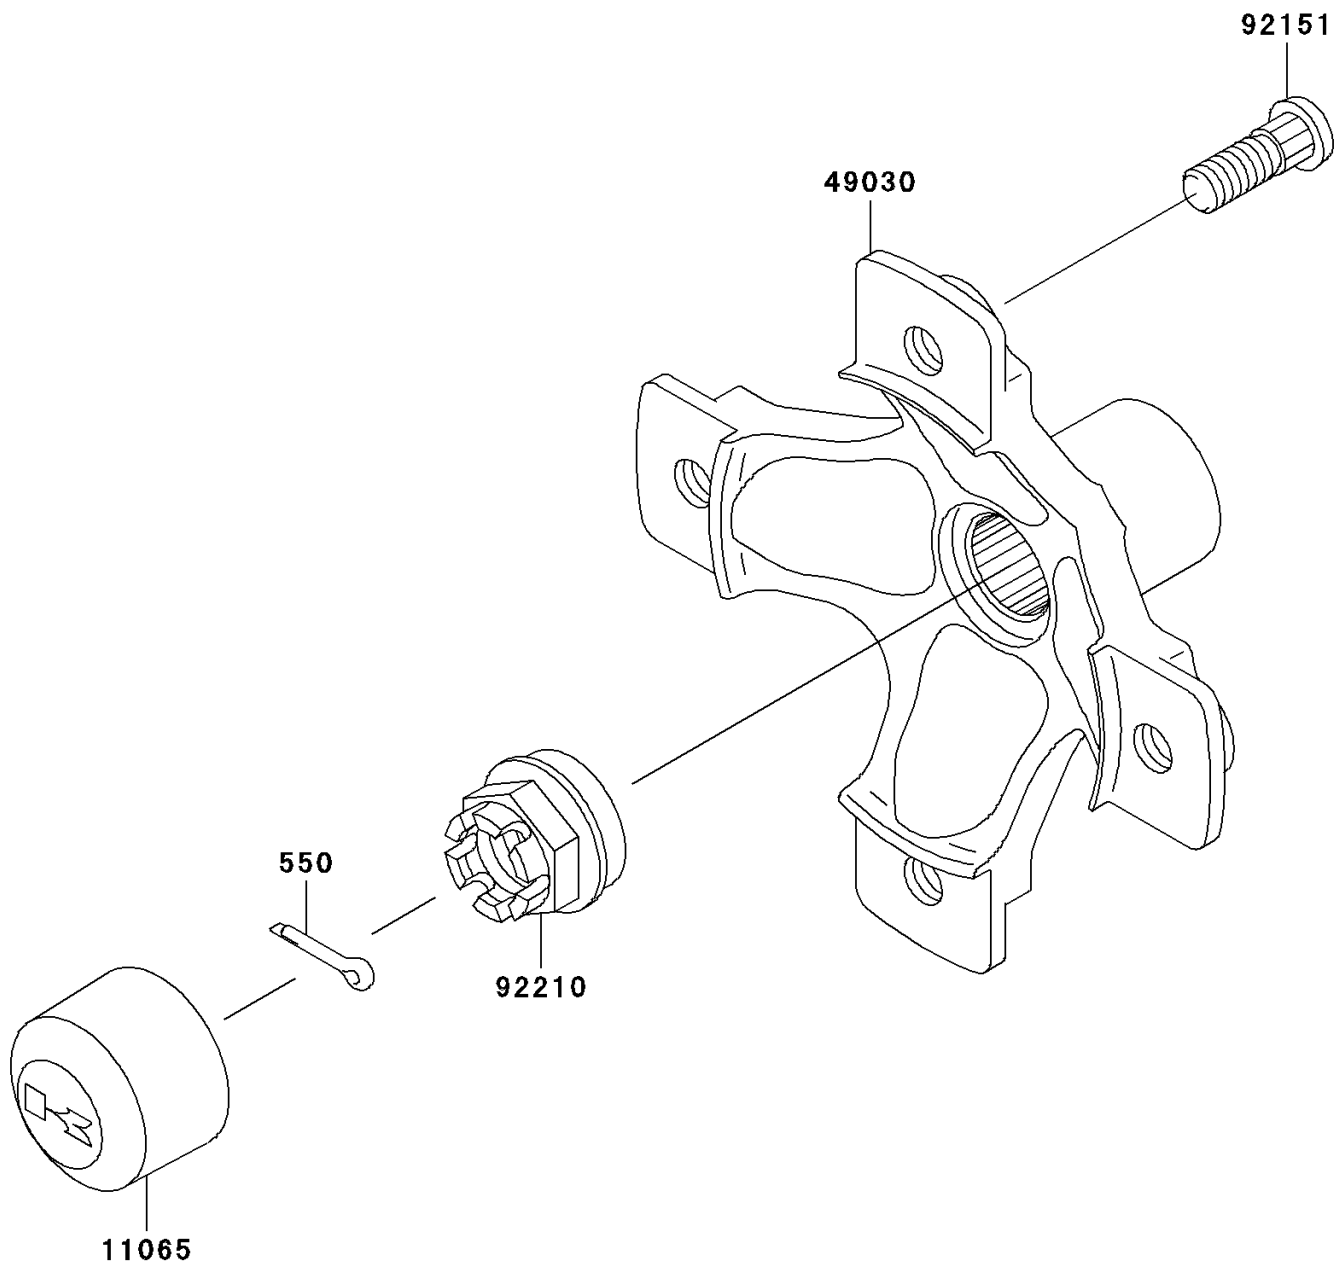

2006 Brute Force 650 4x4

PARTS DIAGRAM

Rear Hub

F2240

2006 Brute Force 650 4x4

PARTS LIST

Rear Hub

ITEM NAME

PART NUMBER

QUANTITY
