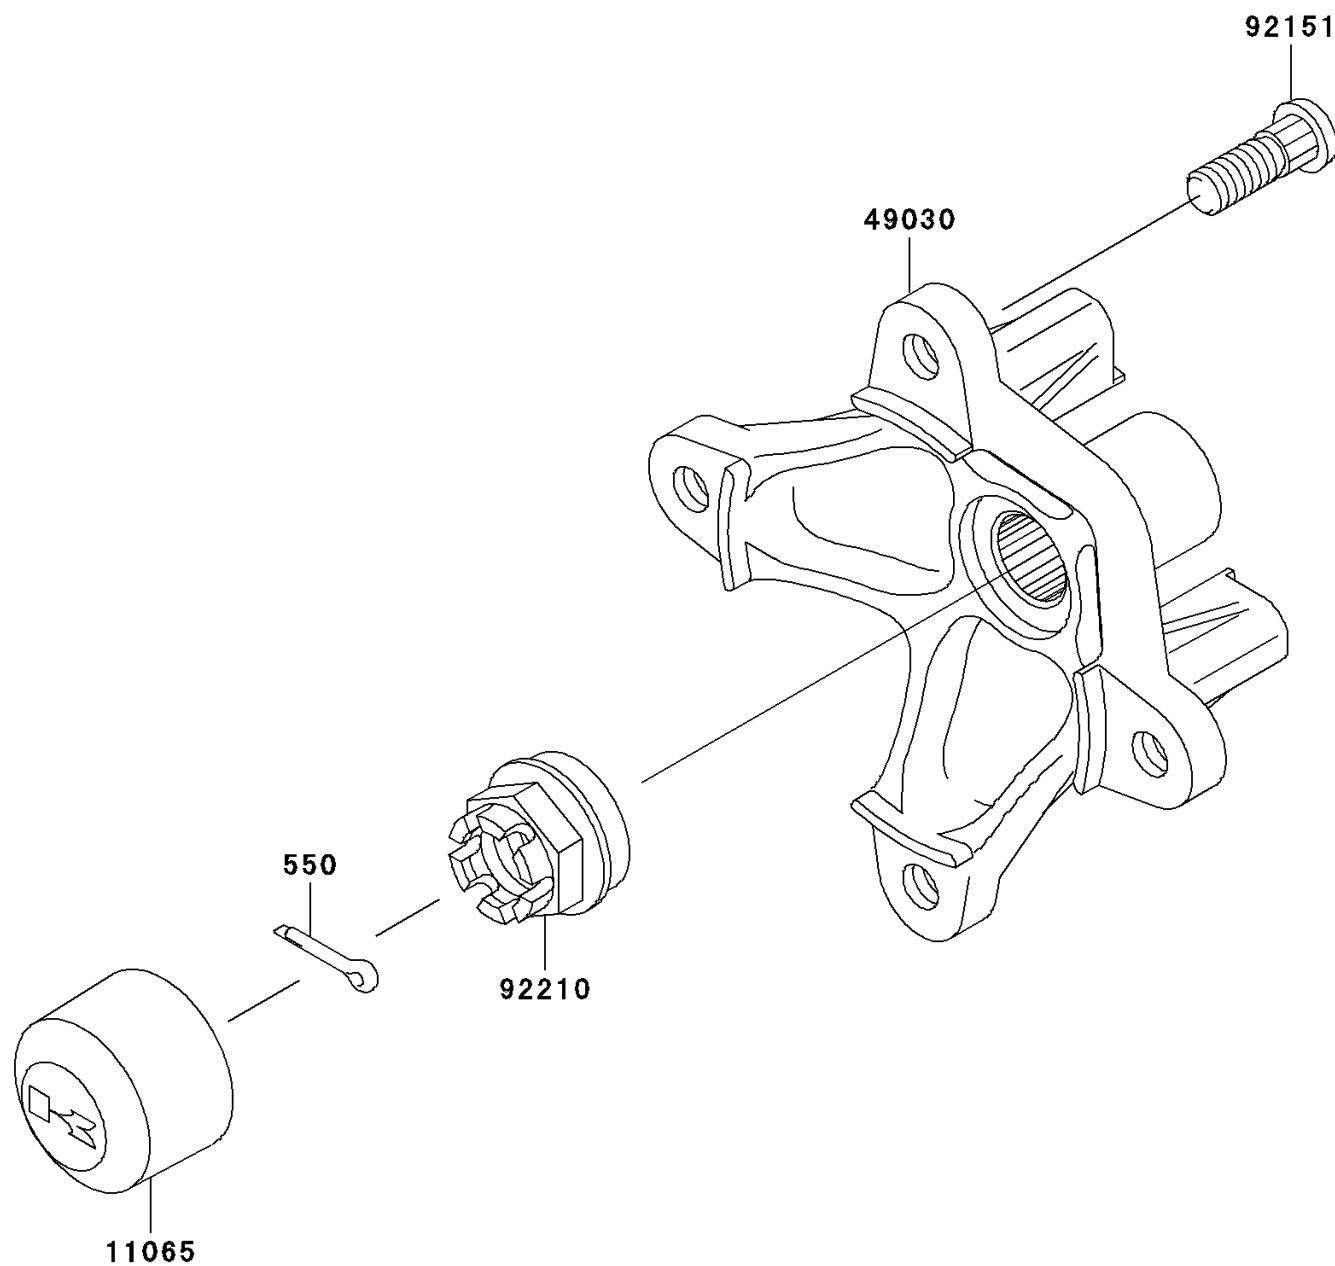

2008 Brute Force® 650 4x4

PARTS DIAGRAM

Front Hub

F2230

2008 Brute Force[®] 650 4x4

PARTS LIST

Front Hub

ITEM NAME

PART NUMBER

QUANTITY
