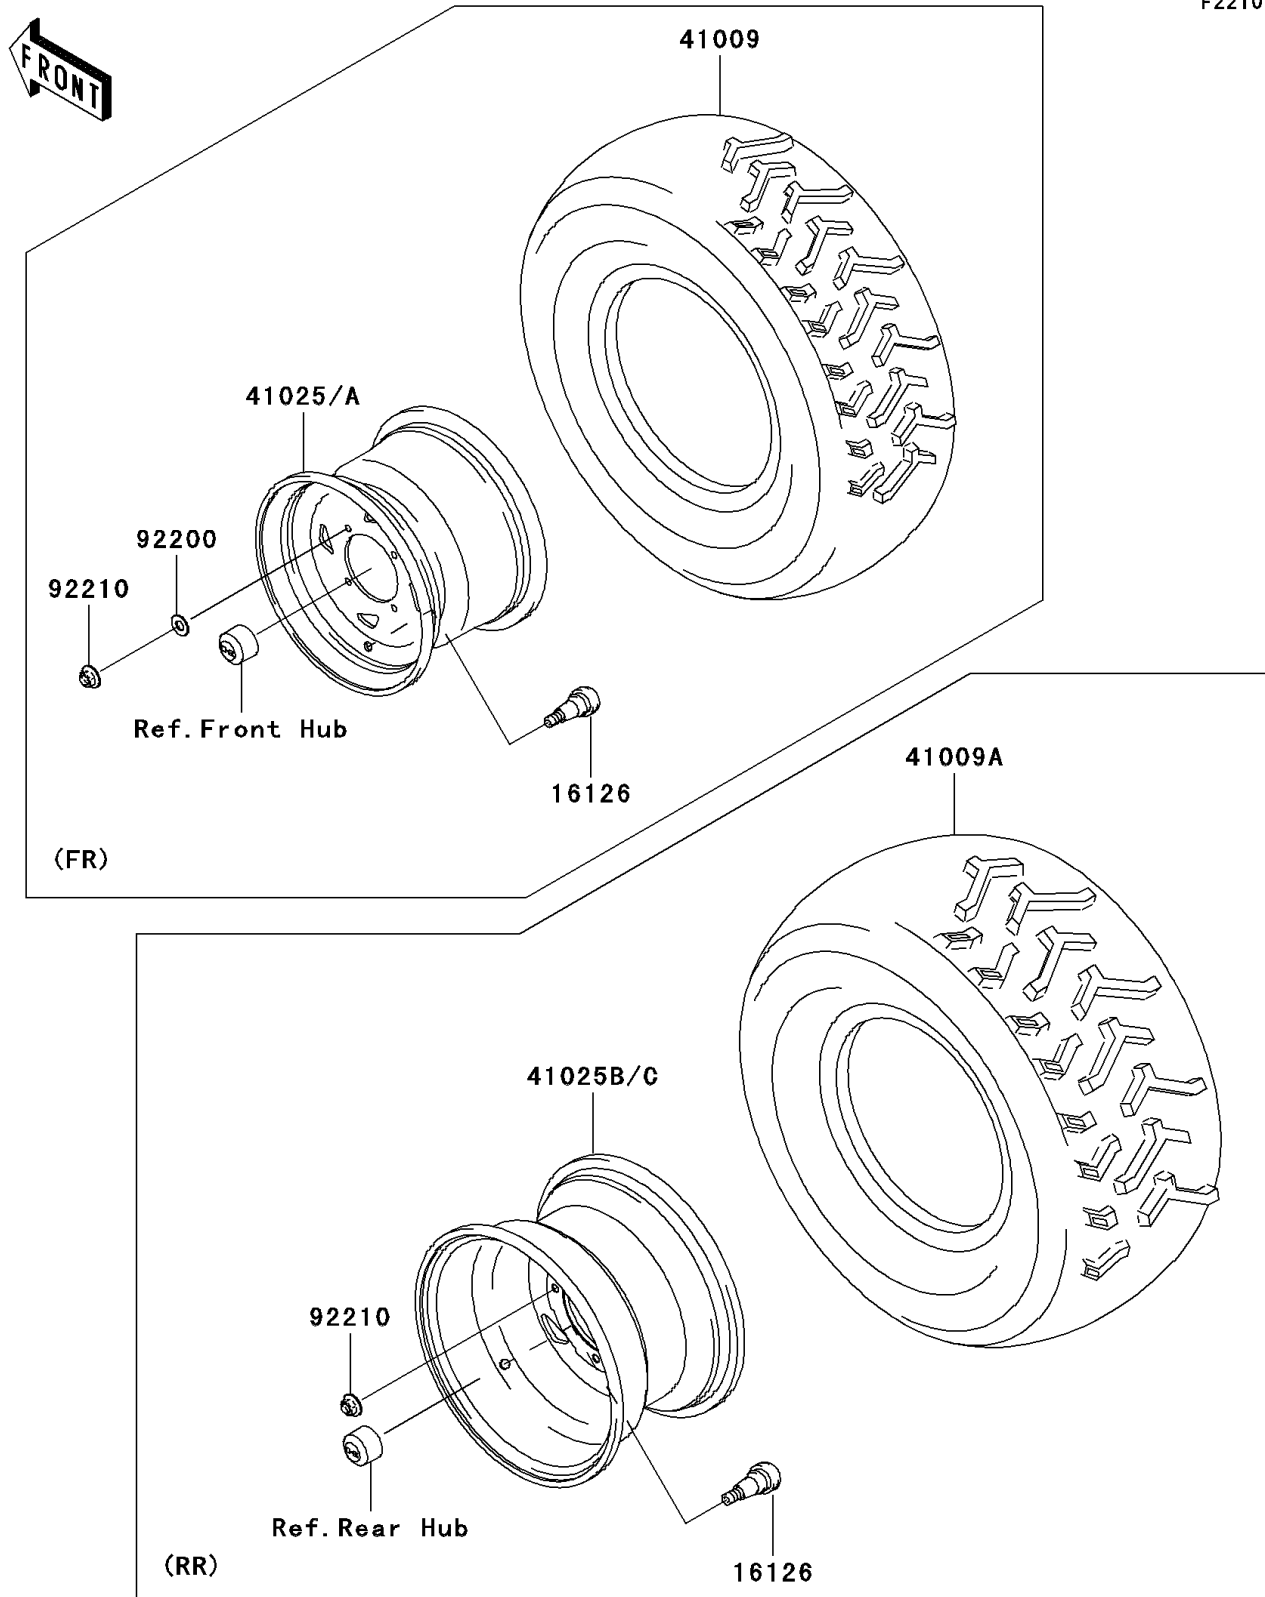

2008 Brute Force® 650 4x4

PARTS DIAGRAM

Wheels/Tires

F2210

2008 Brute Force® 650 4x4

PARTS LIST

Wheels/Tires

ITEM NAME

PART NUMBER

QUANTITY
