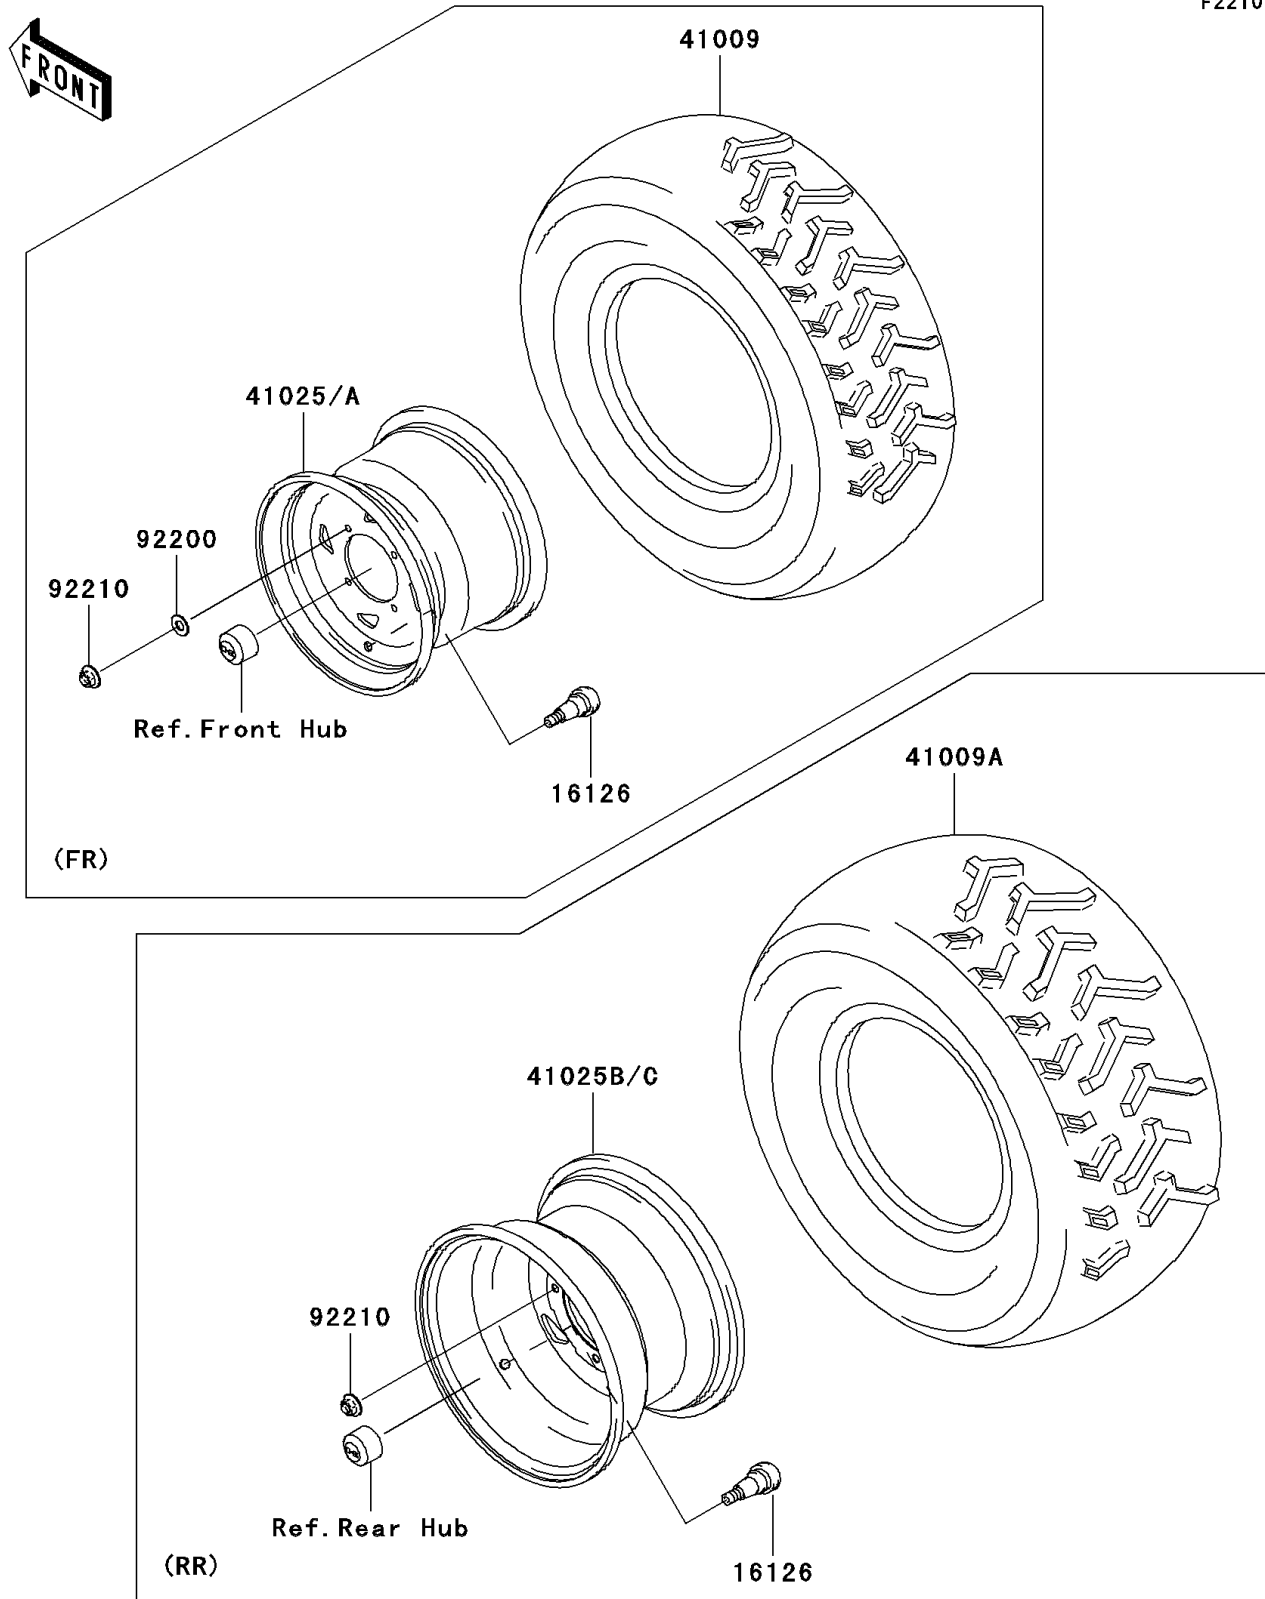

2009 Brute Force® 650 4x4

PARTS DIAGRAM

Wheels/Tires

F2210

2009 Brute Force® 650 4x4

PARTS LIST

Wheels/Tires

ITEM NAME	PART NUMBER	QUANTITY
VALVE (Ref # 16126)	16126-4001	4
TIRE,FR,AT25X8-12,KT121A(D) (Ref # 41009)	41009-0149	2
TIRE,RR,AT25X10-12,KT127A(D) (Ref # 41009A)	41009-0150	2
RIM,FR,12X6.0,F.S.BLACK (Ref # 41025A)	41025-1375-397	2
RIM,RR,12X7.5AT,F.S.BLACK (Ref # 41025C)	41025-1426-397	2
WASHER,10.5X25X1.6 (Ref # 92200)	92200-1595	8
NUT,FLANGED,10MM (Ref # 92210)	92210-1325	16